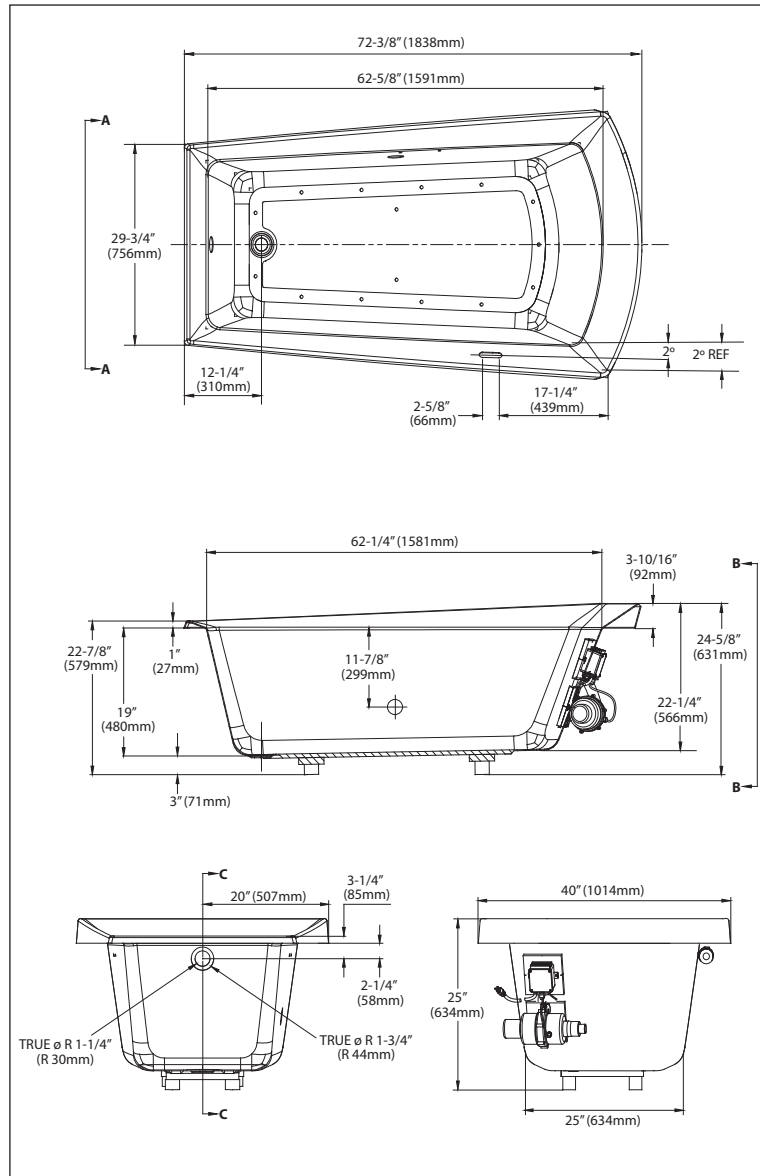

### ■ SPECIFICATIONS

Size: 72"L x 40"W

Depth: 22"

Bathing Well:

Basin area: 51-1/2" x 25"

Top area: 38-1/4" x 62-5/8"

Warranty: 1 Year Limited Warranty  
on Acrylic Tub

1 Year Limited Warranty  
on Components and Parts

Material: Cast Acrylic

Electrical Requirements:

15 AMP; 120V w/GFI

Shipping Weight:

**ABA964R/L**  
125 lbs.

Shipping Dimensions:

**ABA964R/L**  
73"L x 43"W  
x 26"H

Gallons: **ABA964R/L**

98 gal. to overflow  
50 min. operational capacity

ABA964R - Soirée® 6' Air Bath™

Fixture meets ANSI/ASME standard Z124.1,  
ETL, and C-UPC requirements.

These dimensions and specifications are  
subject to change without notice.