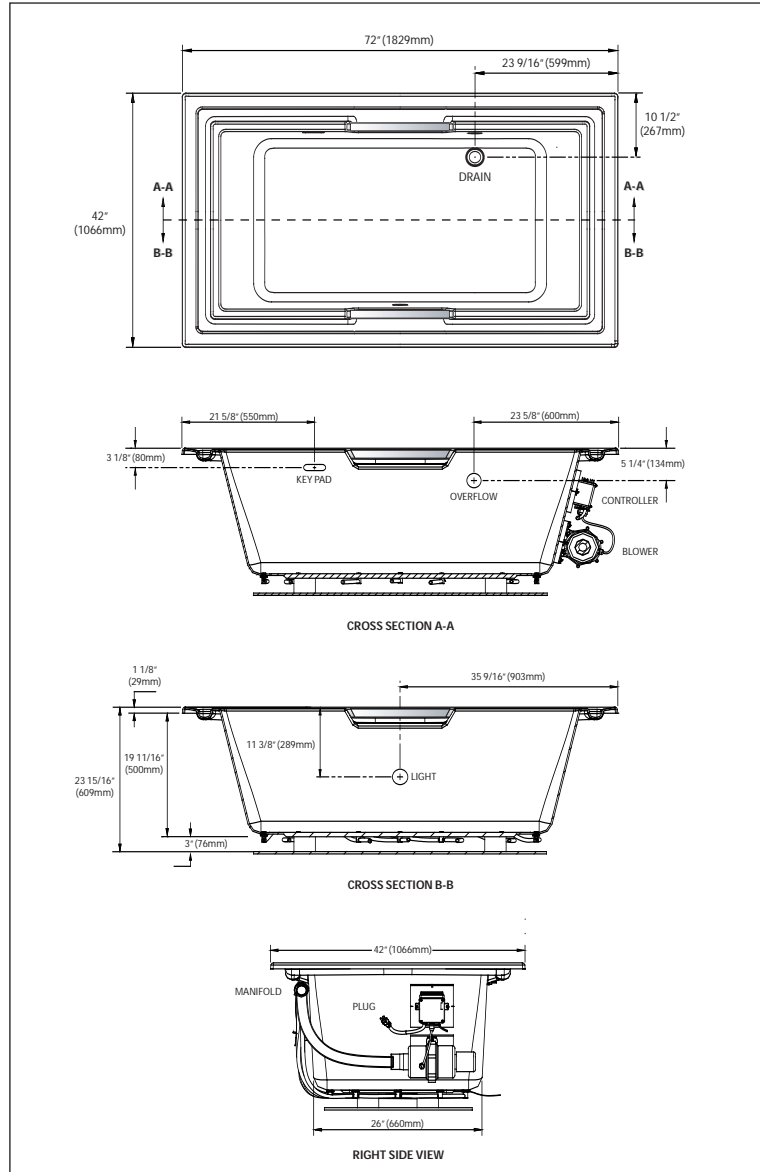

■ SPECIFICATIONS

Size: 72"L x 42"W

Depth: 22-3/8"

Bathing Well:

Basin area: 48-3/4" x 26"

Top area: 59" x 29-3/8"

Warranty: 5 Year Limited Warranty on Acrylic Tub

1 Year Limited Warranty on Components and Parts

Material: Cast Acrylic

Electrical Requirements:

15 AMP; 120V w/GFI

Shipping Weight:

ABA930R
145 lbs.

Shipping Dimensions:

ABA930R
76"L x 45"H
x 24"H

Gallons:

ABA930R
94 gal. to overflow
50 min. operational capacity

ABA930R - Lloyd™ 6' Air Bathtub

Fixture meets ANSI/ASME standard Z124.1, IAPMO/UPC, and CSA requirements.

These dimensions and specifications are subject to change without notice.