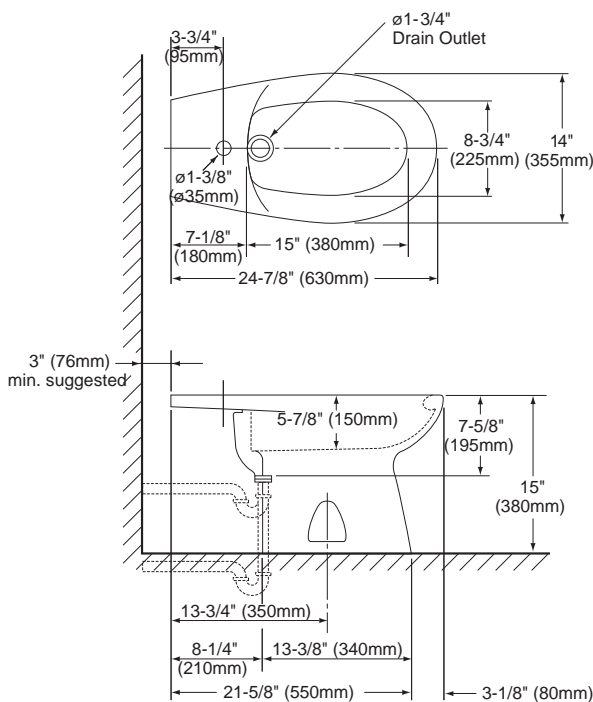

BT500B

BT500AR

PRODUCT SPECIFICATION

The bidet shall be made of vitreous china. Bidet shall be drilled for fixture-mounted centerset over-the-rim bidet faucet (single-hole) or front fill and vertical spray (4-hole). Bidet shall be for above or below the floor rough-in. Bidet shall be single-hole TOTO model number BT500AR_____ or 4-hole TOTO model number BT500B_____.

CODES/STANDARDS

- Meets and exceeds ASME A112.19.2/CSA B45.1
- Certifications: IAPMO(cUPC), State of Massachusetts, City of Los Angeles, and others

BT500AR/BT500B

Piedmont® Bidet

SPECIFICATIONS

- Waste 1-1/4" O.D.
- Size 24-7/8" L x 14" W x 15" H
- Faucet BT500AR - For single hole, centerset, deck-mounted bidet faucet.
BT500B - With flushing rim and vertical spray. Designed for deck-mounted bidet faucet with diverter and vacuum breaker.
- Warranty One Year Limited Warranty
- Material Vitreous china
- Shipping Weight BT500AR/BT500B - 38.7lbs
- Shipping Dimensions BT500AR/BT500B - 28-1/2" L x 17-3/8" W x 16-3/8" H

TOTO®

These dimensions and specifications are subject to change without notice