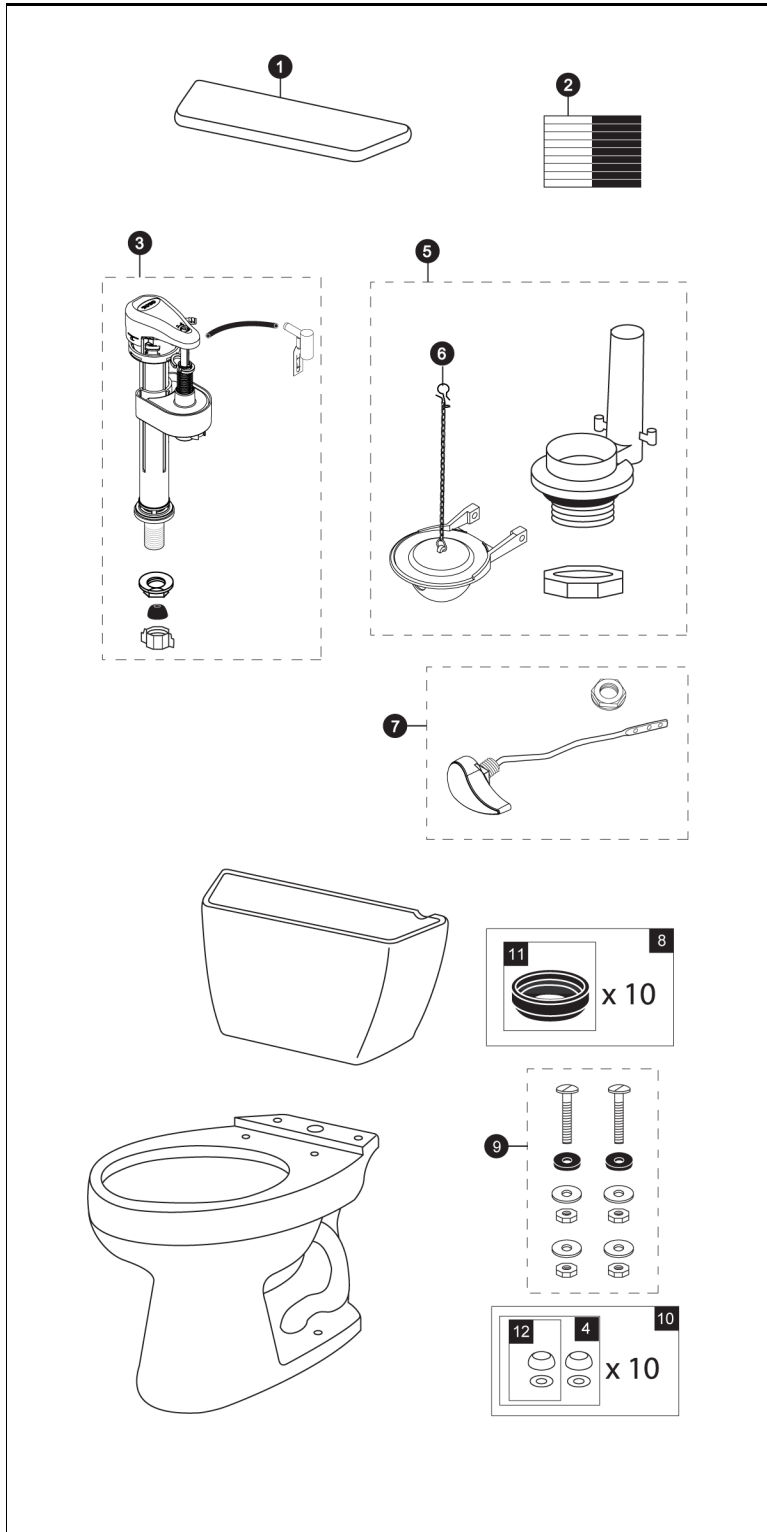

CST744SL
ST743S
C744SL

Drake®

**1.6 Gpf Toilet, Elongated,
G-Max®, ADA, 12" Rough-In**

Items	Parts	Description
1	TCU743CR#01	Tank Lid w/ Velcro Tape - Cotton
	TCU743CR#03	Tank Lid w/ Velcro Tape - Bone
	TCU743CR#11	Tank Lid w/ Velcro Tape - Colonial White
	TCU743CR#12	Tank Lid w/ Velcro Tape - Sedona Beige
	TCU743CR#51	Tank Lid w/ Velcro Tape - Ebony
2	THU107	Velcro Tape
3	TSU53A	Fill Valve
4	THU044S#01	Bolt Cap Sets - Cotton (2 pieces)
	THU044S#03	Bolt Cap Sets - Bone (2 pieces)
	THU044S#11	Bolt Cap Sets - Colonial White (2 pieces)
	THU044S#12	Bolt Cap Sets - Sedona Beige (2 pieces)
	THU044S#51	Bolt Cap Sets - Ebony (2 pieces)
5	THU129P-A	Flush Valve
6	THU331S	Flapper w/ Chain
7	THU068#01	Trip Lever - Cotton
	THU068#03	Trip Lever - Bone
	THU068#11	Trip Lever - Colonial White
	THU068#12	Trip Lever - Sedona Beige
	THU068#51	Trip Lever - Ebony
8	THU131	Tank to Bowl Gaskets (10 pieces)
9	TSU01D	Tank Mounting Kit
10	THU098#01	Bolt Cap Sets - Cotton (20 pieces)
	THU098#03	Bolt Cap Sets - Bone (20 pieces)
	THU098#11	Bolt Cap Sets - Colonial White (20 pieces)
	THU098#12	Bolt Cap Sets - Sedona Beige (20 pieces)
	THU098#51	Bolt Cap Sets - Ebony (20 pieces)
11	9BU024E	3" Tank to Bowl Gasket
12	THU044#01	Bolt Cap Set - Cotton
	THU044#03	Bolt Cap Set - Bone
	THU044#11	Bolt Cap Set - Colonial White
	THU044#12	Bolt Cap Set - Sedona Beige
	THU044#51	Bolt Cap Set - Ebony

Note:

Product Number Explanations

Two-Piece Toilet

(CST) Gravity Type Toilet
(744) Model
(S) G-Max®
(L) ADA Compliant

Tank

(ST) Tank
(743) Model
(S) G-Max®

Bowl

(C) Bowl
(744) Model
(S) G-Max®
(L) ADA Compliant