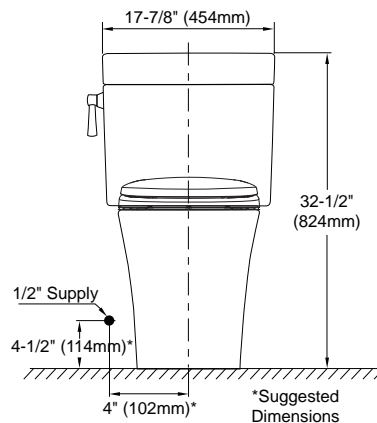

PRODUCT SPECIFICATION

The two-piece low consumption E-Max flushing system toilet shall be 1.28GPF/4.8LPF. Toilet shall have high-profile tank, elongated front bowl and polished nickel trip lever. Toilet shall be TOTO Model CST794EF#01-PL.

CST794EF#01-PL

Waza® Miyabi™ Plum Tree Close Coupled Toilet, 1.28GPF/4.8LPF

SPECIFICATIONS

- Water Use 1.28 GPF/4.8LPF
- Flush System E-Max®
- Min. Water Pressure 8 psi (static)
- Water Surface 10-1/4" x 8-1/4"
- Trap Diameter 2-1/16"
- Rough-in 12"
- Trap Seal 2-1/4"
- Warranty One Year Limited Warranty
- Material Vitreous china
- Shipping Weight CT794EF#01-PL - 62lbs
ST794E#01-PL - 36.5lbs
- Shipping Dimensions CT794EF#01-PL
29-3/4" L x 16-1/2" W
x 24-3/4" H

ST794E#01-PL
20-3/8" L x 8-3/8" W
x 19-5/8" H

INSTALLATION NOTES

Back-to-Back Toilet Installations:
TOTO recommends the use of a nationally listed, double sanitary tee-wye only, in vertical waste stacks, in accordance with the stipulations noted in the majority of nationally recognized plumbing codes.