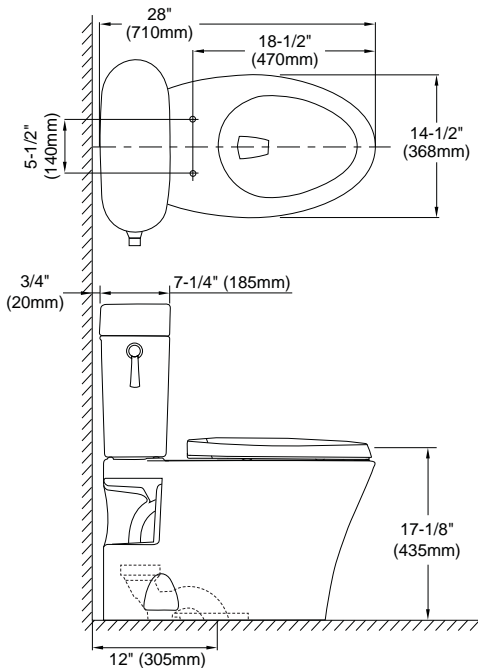

PRODUCT SPECIFICATION

The two-piece low consumption E-Max flushing system toilet shall be 1.28GPF/4.8LPF. Toilet shall have high-profile tank, elongated front bowl and polished nickel trip lever. Toilet shall be TOTO Model CST794EF#01-PL.

CST794EF#01-PL

Waza® Miyabi™ Plum Tree Close Coupled Toilet, 1.28GPF/4.8LPF

SPECIFICATIONS

- Water Use 1.28 GPF/4.8LPF
- Flush System E-Max®
- Min. Water Pressure 8 psi (static)
- Water Surface 10-1/4" x 8-1/4"
- Trap Diameter 2-1/16"
- Rough-in 12"
- Trap Seal 2-1/4"
- Warranty One Year Limited Warranty
- Material Vitreous china
- Shipping Weight CT794EF#01-PL - 62lbs
ST794E#01-PL - 36.5lbs
- Shipping Dimensions CT794EF#01-PL
29-3/4" L x 16-1/2" W
x 24-3/4" H

ST794E#01-PL
20-3/8" L x 8-3/8" W
x 19-5/8" H

INSTALLATION NOTES

Back-to-Back Toilet Installations:
TOTO recommends the use of a nationally listed, double sanitary tee-wye only, in vertical waste stacks, in accordance with the stipulations noted in the majority of nationally recognized plumbing codes.

TOTO®

These dimensions and specifications are subject to change without notice