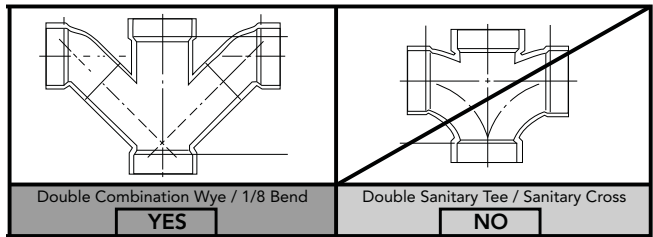

CST794EF#01-PL

Waza® Miyabi™ Plum Tree Close Coupled Toilet, 1.28GPF/4.8LPF

SPECIFICATIONS

- Water Use 1.28 GPF/4.8LPF
- Flush System E-Max®
- Min. Water Pressure 8 psi (static)
- Water Surface 10-1/4" x 8-1/4"
- Trap Diameter 2-1/16"
- Rough-in 12"
- Trap Seal 2-1/4"
- Warranty One Year Limited Warranty
- Material Vitreous china
- Shipping Weight CT794EF#01-PL - 62lbs
ST794E#01-PL - 36.5lbs
- Shipping Dimensions CT794EF#01-PL
29-3/4" L x 16-1/2" W
x 24-3/4" H

ST794E#01-PL
20-3/8" L x 8-3/8" W
x 19-5/8" H

INSTALLATION NOTES

Back-to-Back Toilet Installations:
TOTO recommends the use of a nationally listed, double sanitary tee-wye only, in vertical waste stacks, in accordance with the stipulations noted in the majority of nationally recognized plumbing codes.