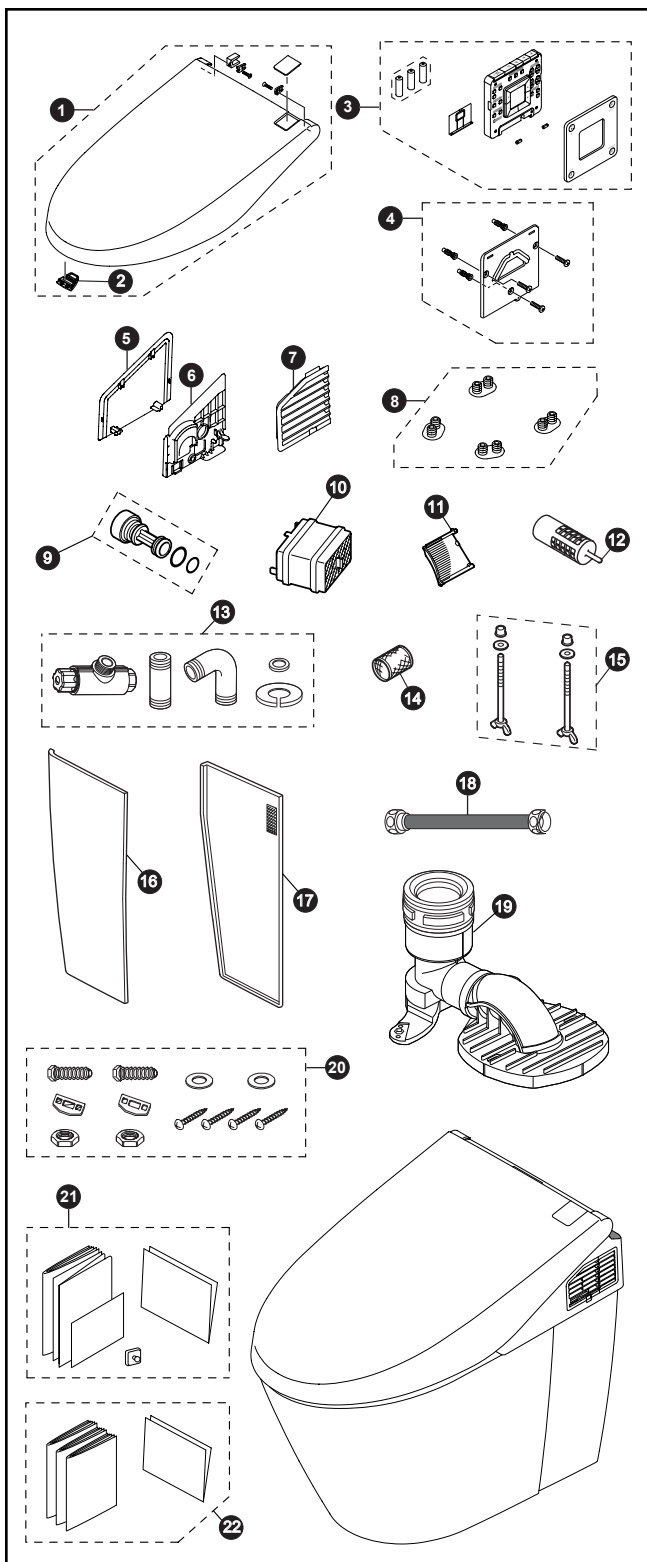

# MS980CMG

MS980CMG  
SN980M  
CT980CMG

## Neorest™ 550 1.6/1.05 Gpf Toilet, Elongated, Cyclone Siphon Jet, 12" Modular Rough-In, SanaGloss®

Item	Part	Description
1	THU9204#01 THU9204#11 THU9204#12	Lid Assembly - Cotton White Lid Assembly - Colonial White Lid Assembly - Sedona Beige
2	THU9223	Lid Bumpers
3	THU9207	Remote Control
4	THU9208	Remote Control Hanger
5	THU9209#01 THU9209#11 THU9209#12	Face Cover - Left - Cotton White Face Cover - Left - Colonial White Face Cover - Left - Sedona Beige
6	THU9210	Dust Cover - Left
7	THU9211#01 THU9211#11 THU9211#12	Vent Cover - Right - Cotton White Vent Cover - Right - Colonial White Vent Cover - Right - Sedona Beige
8	THU9205	Seat Bumpers
9	THU9237	Water Filter
10	THU9203	Deodorizer Catalyst
11	THU9245	Deodorizer Filter
12	THU9251	Water Strainer
13	THU9214	Water Supply Valve
14	THU9248	Water Filter Screen
15	THU9250	Top Mounting Bolt Kit
16	THU9212#01 THU9212#11 THU9212#12	Side Panel - Left - Cotton White Side Panel - Left - Colonial White Side Panel - Left - Sedona Beige
17	THU9213#01 THU9213#11 THU9213#12	Side Panel - Right - Cotton White Side Panel - Right - Colonial White Side Panel - Right - Sedona Beige
18	THU9215	Water Supply Hose
19	THU9218	Drain Socket
20	THU9217	Floor Mounting Bolt Kit
21	THU9206	Manual Packet - Top Unit
22	0GU9193	Manual Packet - Bowl Unit

### Product Number Explanations

**Two-Piece Toilet**  
(MS) Toilet & Seat Combination  
(980) Model  
(C) Cyclone®  
(M) Dual Flush  
(G) SanaGloss®

**Integrated Washlet**  
(SN) Integrated Washlet  
(980) Model  
(M) Dual Flush