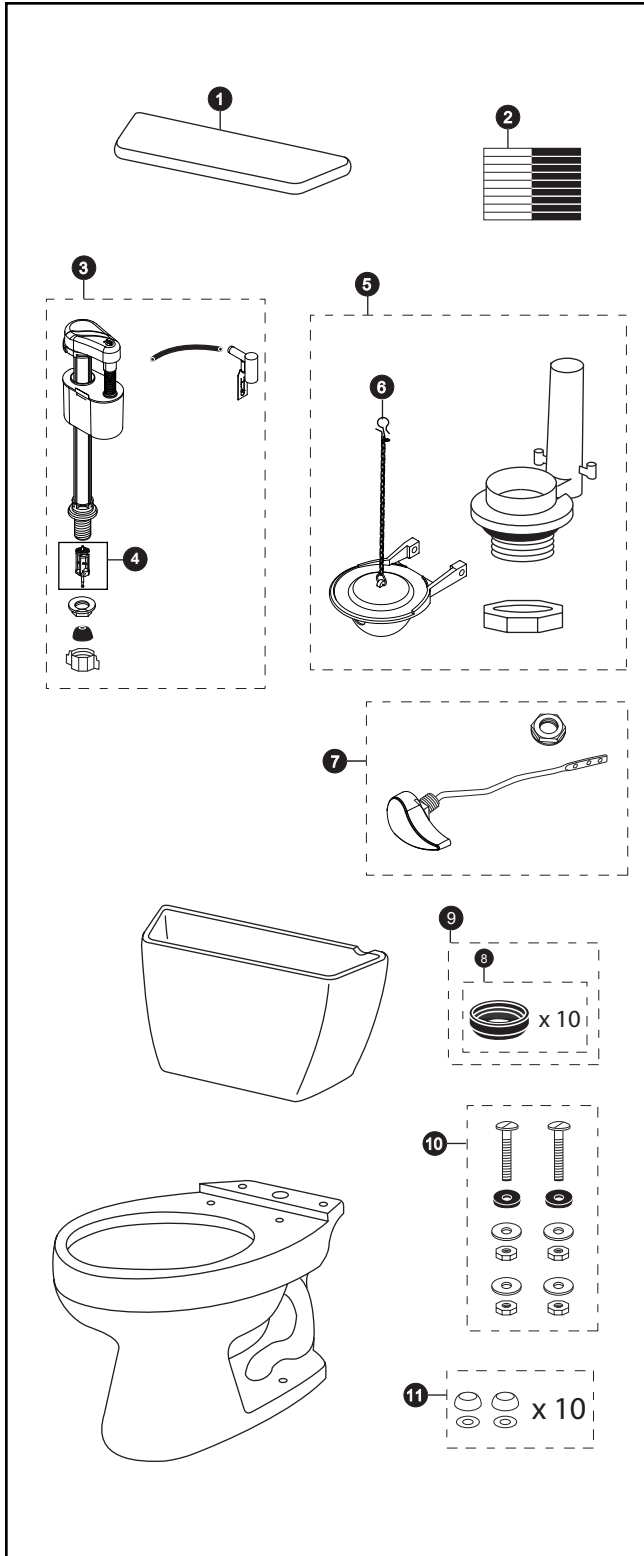

CST744SF.10

CST744SF.10
ST743S
C744SF.10

Drake® 1.6 Gpf Toilet, Elongated, G-Max®, 10" Rough-In, Universal Height

Item	Part	Description
1	TCU706CR#01	Tank Lid w/ Velcro Tape
2	THU107	Velcro Tape
3	TSU24A	Fill Valve
4	THU229	Fill Valve Filter
5	THU129W-A	Flush Valve
6	THU175S	Flapper w/ Chain
7	THU068#01	Trip Lever
	THU068#BN	Trip Lever
	THU068#CP	Trip Lever
	THU068#PN	Trip Lever
8	THU131	Tank to Bowl Gaskets (for 10 toilets)
9	9BU024E	3" Tank to Bowl Gasket
10	TSU01D	Tank Mounting Kit
11	THU098#01	Bolt Cap Sets (for 10 toilets)

Product Number Explanations

Two-Piece Toilet

(CST) Gravity Type Toilet
(744) Model
(S) G-Max®
(F) Universal Height
(.10) 10" Rough-In

Tank

(ST) Tank
(743) Model
(S) G-Max®

Bowl

(C) Bowl
(744) Model
(S) G-Max®
(F) Universal Height
(.10) 10" Rough-In

Colors

(#01) Cotton

Finishes

(#BN) Brushed Nickel
(#CP) Chrome Plated
(#PN) Polished Nickel

Actual product may differ slightly from illustration.