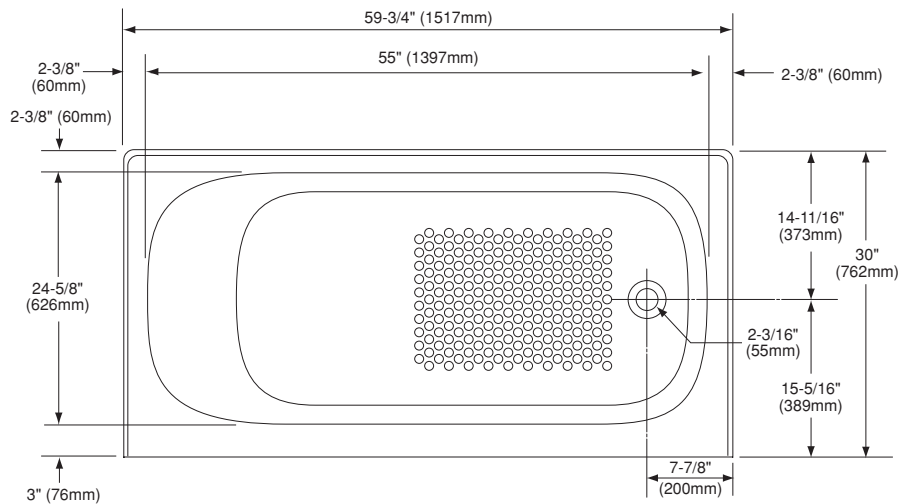

### FEATURES

---

- 59-3/4" x 30" x 14-11/16"
- Apron front
- Cast-iron construction provides years of durability
- Slip-resistant surface

### PRODUCT SPECIFICATION

---

The Enameled Cast Iron Bathtub construction shall prove the ultimate in strength and durability, while a slip-resistant surface enhances safety in the bath. Cast Iron Bathtub shall be TOTO Model FBY1515\_\_.

### SPECIFICATIONS

- Size 59-3/4" L x 30" W
- Depth 14-11/16"
- Warranty Lifetime Limited Warranty
- Material Enameled Cast Iron
- Shipping Weight 370.7 lbs.
- Shipping Dimensions 62-5/8" L x 32-7/8" W x 18-1/2" H