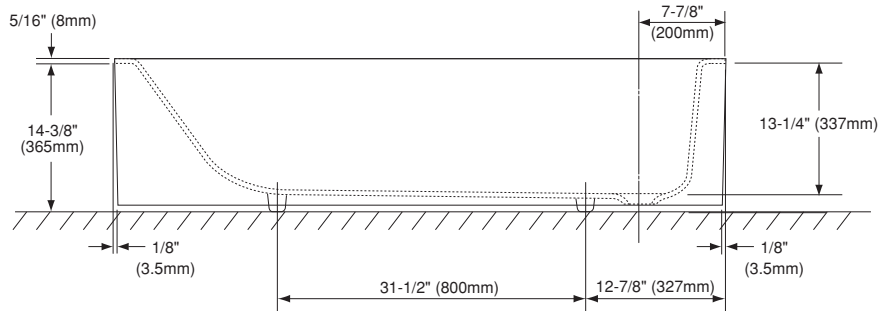

### FEATURES

---

- 59-3/4" x 30" x 14-11/16"
- Apron front
- Cast-iron construction provides years of durability
- Slip-resistant surface

### PRODUCT SPECIFICATION

---

The Enameled Cast Iron Bathtub construction shall prove the ultimate in strength and durability, while a slip-resistant surface enhances safety in the bath. Cast Iron Bathtub shall be TOTO Model FBY1515\_\_.

### SPECIFICATIONS

- Size 59-3/4" L x 30" W
- Depth 14-11/16"
- Warranty Lifetime Limited Warranty
- Material Enameled Cast Iron
- Shipping Weight 370.7 lbs.
- Shipping Dimensions 62-5/8" L x 32-7/8" W x 18-1/2" H