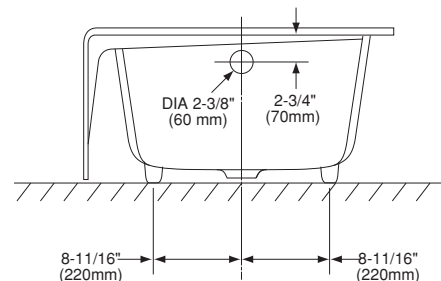

### FEATURES

---

- 59-3/4" x 30" x 14-11/16"
- Apron front
- Cast-iron construction provides years of durability
- Slip-resistant surface

### PRODUCT SPECIFICATION

---

The Enameled Cast Iron Bathtub construction shall prove the ultimate in strength and durability, while a slip-resistant surface enhances safety in the bath. Cast Iron Bathtub shall be TOTO Model FBY1515\_\_.

### SPECIFICATIONS

- Size 59-3/4" L x 30" W
- Depth 14-11/16"
- Warranty Lifetime Limited Warranty
- Material Enameled Cast Iron
- Shipping Weight 370.7 lbs.
- Shipping Dimensions 62-5/8" L x 32-7/8" W x 18-1/2" H