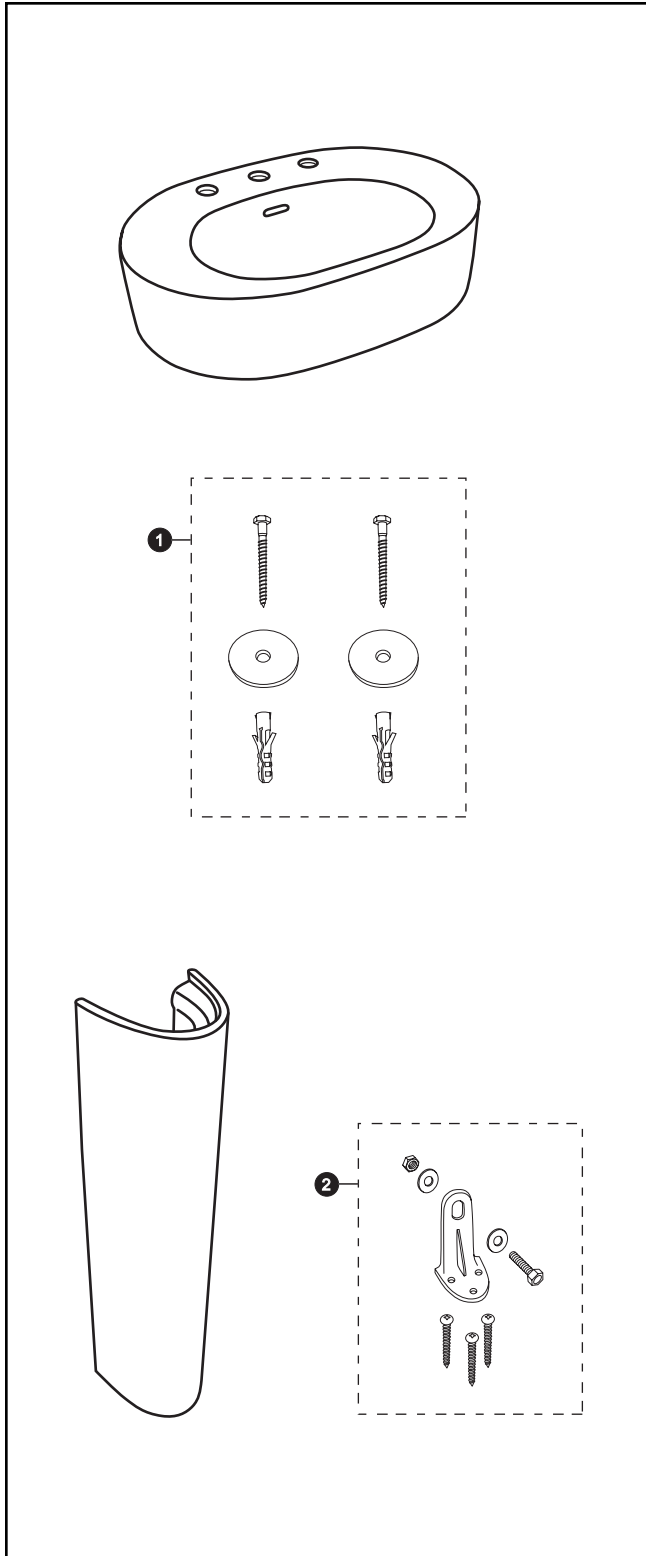

LPT790

LPT790 LPT790.4 LPT790.8
 LT790 LT790.4 LT790.8
 PT790 PT790 PT790

Nexus™ Pedestal Lavatory

Item	Part	Description
1	THU125	Mounting Set
2	TL510ER	Mounting Set - Floor

Product Number Explanations

Pedestal Lavatory
 (LPT) Pedestal Lavatory
 (790) Model
 (.4) 4" Centers
 (.8) 8" Centers

Lavatory
 (LT) Lavatory
 (790) Model
 (.4) 4" Centers
 (.8) 8" Centers

Pedestal
 (PT) Pedestal
 (790) Model

Colors
 (#01) Cotton
 (#03) Bone
 (#04) Gray
 (#11) Colonial White
 (#12) Sedona Beige
 (#51) Ebony