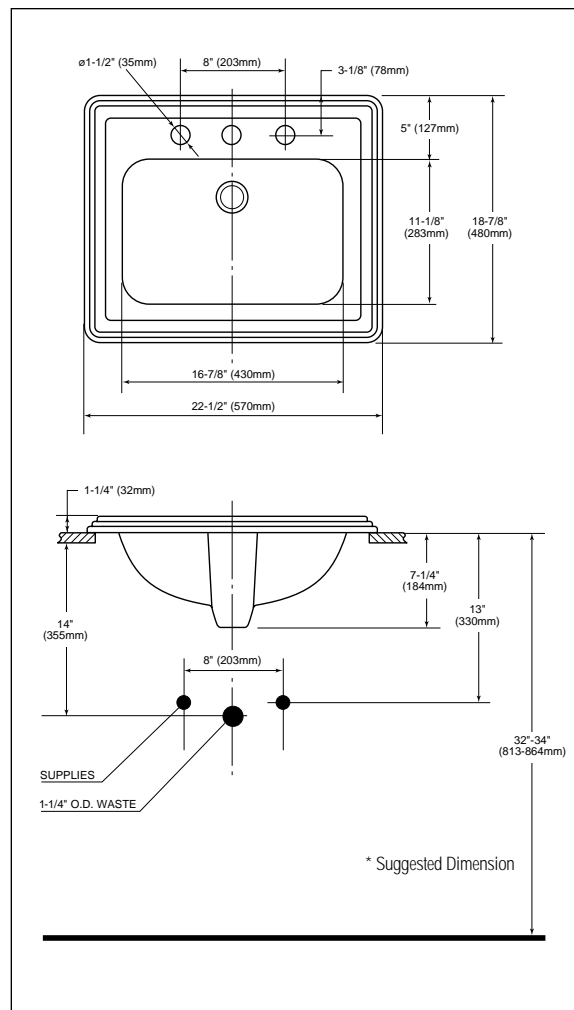

LT531

Promenade Self-Rimming Lavatory

DESIGN

Spacious wide basin with traditional design. Promenade self-rimming lavatories are designed to match the Promenade Toilet Suite. Durable vitreous china offers years of quality use.

SPECIFICATIONS

Waste: 1-1/4" O.D.
Size: 22-1/2"W x 18-7/8"D
Basin: 16-7/8"W x 11-1/8"
Warranty: Five Year Limited Warranty
Material: Vitreous China

Shipping Weight: **LT531 / LT531.4 / LT531.8**
28 lbs.

Shipping Dimensions: **LT531 / LT531.4 / LT531.8**
25-5/8"L x 21-7/8"H x 10-1/4"W

Fixture dimensions meet ANSI/ASME standard A112.19.2M and CAN/CSA B 45 requirements.

Listing / Approvals: IAPMO/UPC, CSA, City of Los Angeles, State of Massachusetts and others.

Meets the American Disabilities Act Guidelines and ANSI A117.1 requirements when countertop installed 864mm (34") from finished floor and lavatory installed 51mm (2") minimum from the front edge.

These dimensions and specifications are subject to change without notice.

LT531.8 - Promenade Self-Rimming Lavatory