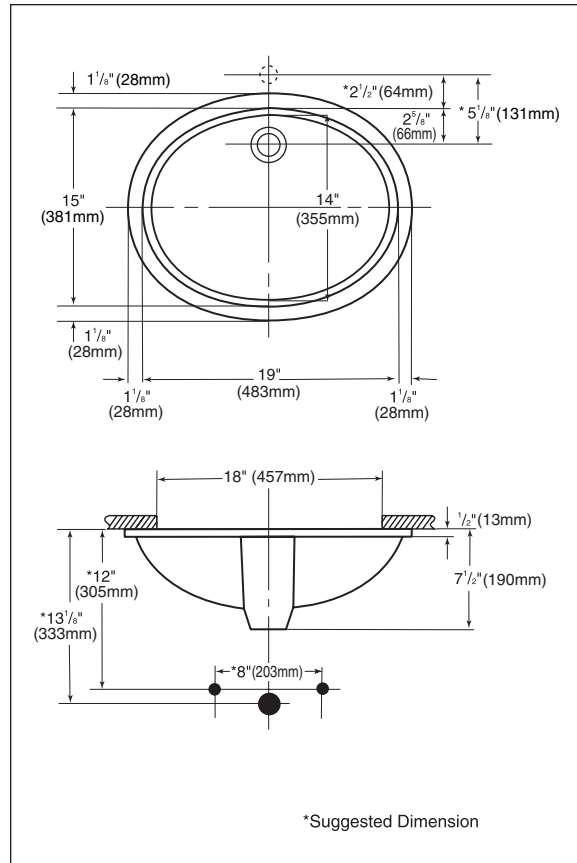

LT597G/LT597

Dantesca Undercounter Lavatory

DESIGN

Space saving oval undercounter design ideal for narrow countertops.

FUNCTION

Durable vitreous china offers years of quality use.

SPECIFICATIONS

Waste: 1¹/₄" O.D.
Size: 21¹/₄"W x 17¹/₄"D
Basin: 19"W x 15"D
Warranty: Five Year Limited Warranty
Material: Vitreous china

Shipping Weight: **LT597G / LT597**
19.5 lbs.

Shipping Dimensions: **LT597G / LT597**
22"W x 18¹/₂"L x 8¹/₂"H

Fixture dimensions meet ANSI/ASME standard A112.19.2M and CAN/CSA B 45 requirements.

Listing / Approvals: IAPMO/UPC, CSA, City of Los Angeles, State of Massachusetts, and others.

Meets the American Disabilities Act Guidelines and ANSI A117.1 requirements when countertop installed 864mm (34") from finished floor and lavatory installed 51mm (2") minimum from the front edge.

These dimensions and specifications are subject to change without notice.

LT597G - Dantesca Undercounter Lavatory