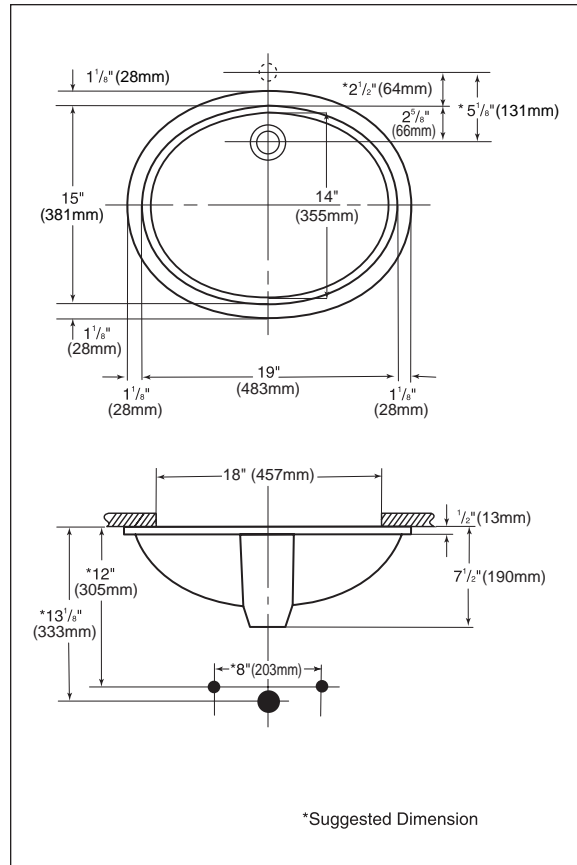

LT597G/LT597

Dantesca Undercounter Lavatory

DESIGN

Space saving oval undercounter design ideal for narrow countertops.

FUNCTION

Durable vitreous china offers years of quality use.

SPECIFICATIONS

Waste: 1¹/₄" O.D.
Size: 21¹/₄"W x 17¹/₄"D
Basin: 19"W x 15"D
Warranty: Five Year Limited Warranty
Material: Vitreous china

Shipping Weight: **LT597G / LT597**
19.5 lbs.

Shipping Dimensions: **LT597G / LT597**
22"W x 18¹/₂"L x 8¹/₂"H

Fixture dimensions meet ANSI/ASME standard A112.19.2M and CAN/CSA B 45 requirements.

Listing / Approvals: IAPMO/UPC, CSA, City of Los Angeles, State of Massachusetts, and others.

Meets the American Disabilities Act Guidelines and ANSI A117.1 requirements when countertop installed 864mm (34") from finished floor and lavatory installed 51mm (2") minimum from the front edge.

These dimensions and specifications are subject to change without notice.

LT597G - Dantesca Undercounter Lavatory