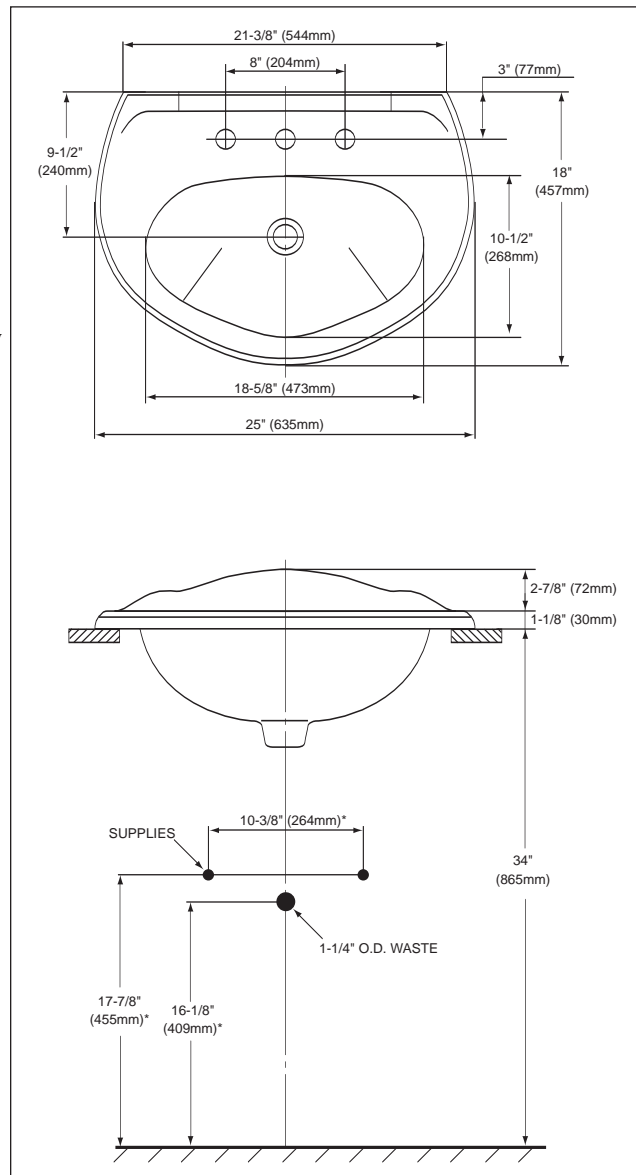

Vitreous china self rimming lavatory. Complete with installation template and sealing compound.

■ **LT753**
Lavatory only with single hole.

■ **LT753.4**
Lavatory only with 4"
faucet centers.

■ **LT753.8**
Lavatory only with 8"
faucet centers.

SPECIFICATIONS

Waste: 1-1/4" O.D.
 Size: 25"L x 18"D
 Basin: 18-5/8"L x 10-1/2"W
 Warranty: Five Year Limited Warranty
 Material: Vitreous china

Shipping Weight: **LT753 / LT753.4 / LT753.8**
 35 lbs.

Shipping Dimensions: **LT753 / LT753.4 / LT753.8**
 27-1/2"L x 20-3/4"W
 x 14"H

Fixture dimensions and hydraulic performance meet or exceed ANSI/ASME standard A112.19.2M and CAN/CSA B 45 requirements.

Listing / Approvals: IAPMO/UPC, CSA, City of Los Angeles, State of Massachusetts, and others.

Meets the American Disabilities Act Guidelines and ANSI A117.1 requirements when countertop installed 34" (864mm) from finished floor and lavatory installed 2" (51mm) minimum from the front edge.

These dimensions and specifications are subject to change without notice.