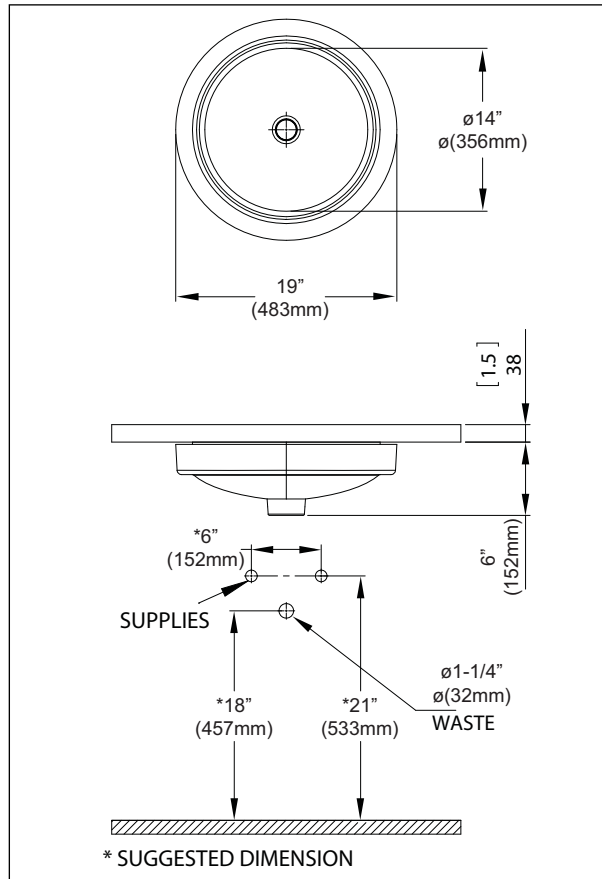

LT183 - Curva™ Undercounter Lavatory

- 14" dia. Undercounter lavatory with mounting hardware and template
- Spacious basin with overflow drain

Vitreous china undercounter lavatory. Complete with mounting hardware and template.

- **LT183**
Undercounter lavatory with mounting hardware and template.

Colors:
Standard #01 Cotton, #12 Sedona Beige

LT183

Curva™ Undercounter Lavatory

DESIGN

The Curva LT183 undercounter lavatory is made from durable vitreous china for years of quality use.

SPECIFICATIONS

Waste: 1-1/4" O.D.
 Overall Size: 19" Dia. x 6-1/4"
 Basin: 14" Dia.
 Warranty: One Year Limited Warranty
 Material: Vitreous china

Shipping Weight: **LT183**
 27 lbs.

Shipping Dimensions: **LT183**
 20"L x 20"W
 x 9"H

*Product complies with the requirements of ASME
 A112.19.2/CSA B45.1 U.S. & Canadian Certification
 Obtained: IAPMO/cUPC, and others*

LT183 - Curva™ Undercounter Lavatory

*Meets the American Disabilities Act Guidelines and
 ANSI A117.1 requirements when countertop installed
 864mm(34") from finished floor and overflow positioned
 to rear side.*