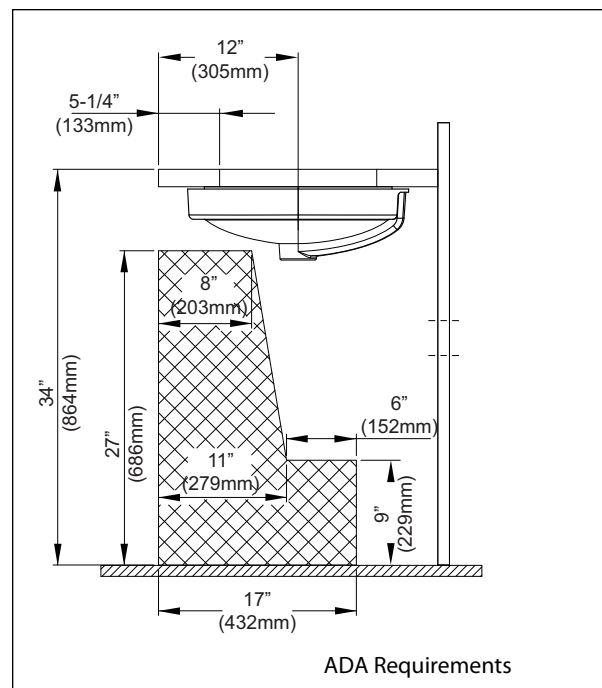

TOTO®

TOTO U.S.A., INC. • 1155 Southern Road, Morrow, GA 30260
Tel. (888) 295-8134 • Fax. (770) 282-8701 • www.totousa.com
Printed in U.S.A. © TOTO LTD. 04/09 #C30565

Printed on recycled paper

REV 04/09