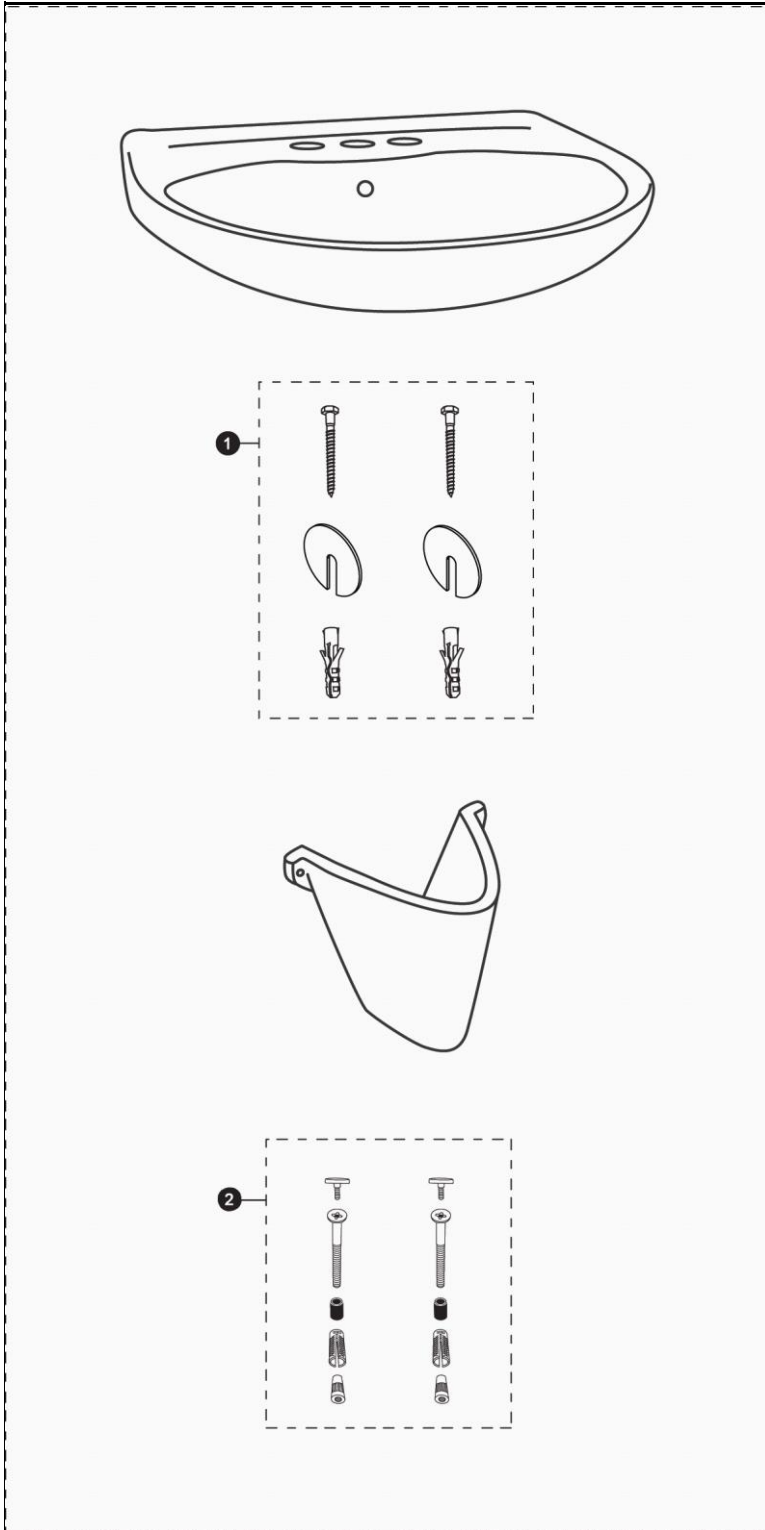

LHT242 & LHT242G

Prominence® Wall Mount Lavatory (including SanaGloss®)

LHT242	LHT242.4	LHT242.8
LT242	LT242.4	LT242.8
HT242	HT242	HT242
LHT242G	LHT242.4G	LHT242.8G
LT242G	LT242.4G	LT242.8G
HT242	HT242	HT242

Items	Parts	Description
1	THU125R	Mounting Set
2	THU136	Screw Set - Shroud

Note:

THU136 has polished chrome caps.

Product Number Explanations

Wall Mount Lavatory	Lavatory	Shroud
(LHT) Wall Mount Lavatory	(LT) Lavatory	(HT) Shroud
(242) Model	(242) Model	(242) Model
(.4) 4" Centers	(.4) 4" Centers	
(.8) 8" Centers	(.8) 8" Centers	
(G) SanaGloss®	(G) SanaGloss®	

Actual Product may vary slightly from illustration.