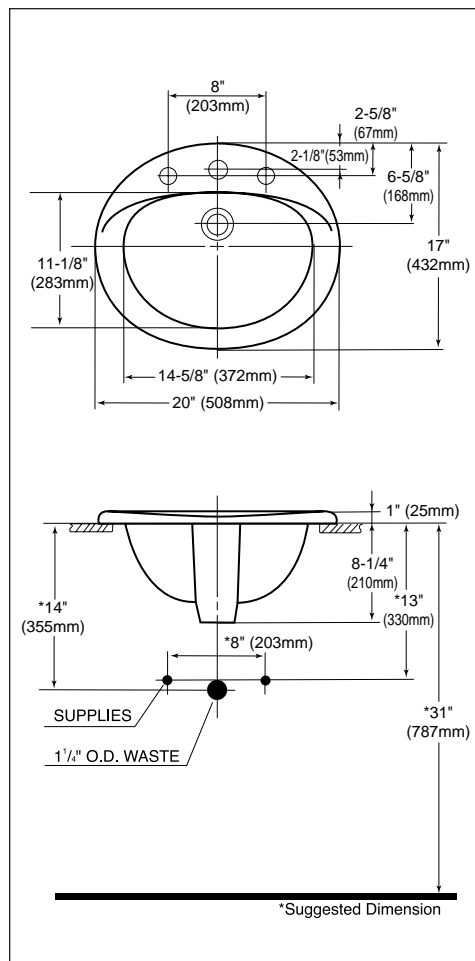

SPECIFICATIONS

Waste: 1 1/4" O.D.
 Size: 20"W x 17"D
 Basin: 15 1/4"W x 11 1/8"D
 Material: Vitreous china
 Warranty: One Year Limited Warranty
 Shipping Weight: **LT501 / LT501.4 / LT501.8**
 20.5 lbs.

Shipping Dimensions: **LT501 / LT501.4 / LT501.8**
 21 5/8"L x 19 1/8"W x 10 3/8"H

Fixture dimensions meet ANSI/ASME standard
 A112.19.2M and CAN/CSA B 45 requirements.

Listing / Approvals: IAPMO/UPC, CSA, City of Los Angeles, State of Massachusetts, and others.

Meets the American Disabilities Act Guidelines and ANSI A117.1 requirements when countertop installed 864mm (34") from finished floor and lavatory installed 51mm (2") minimum from front edge.

These dimensions and specifications are subject to change without notice.