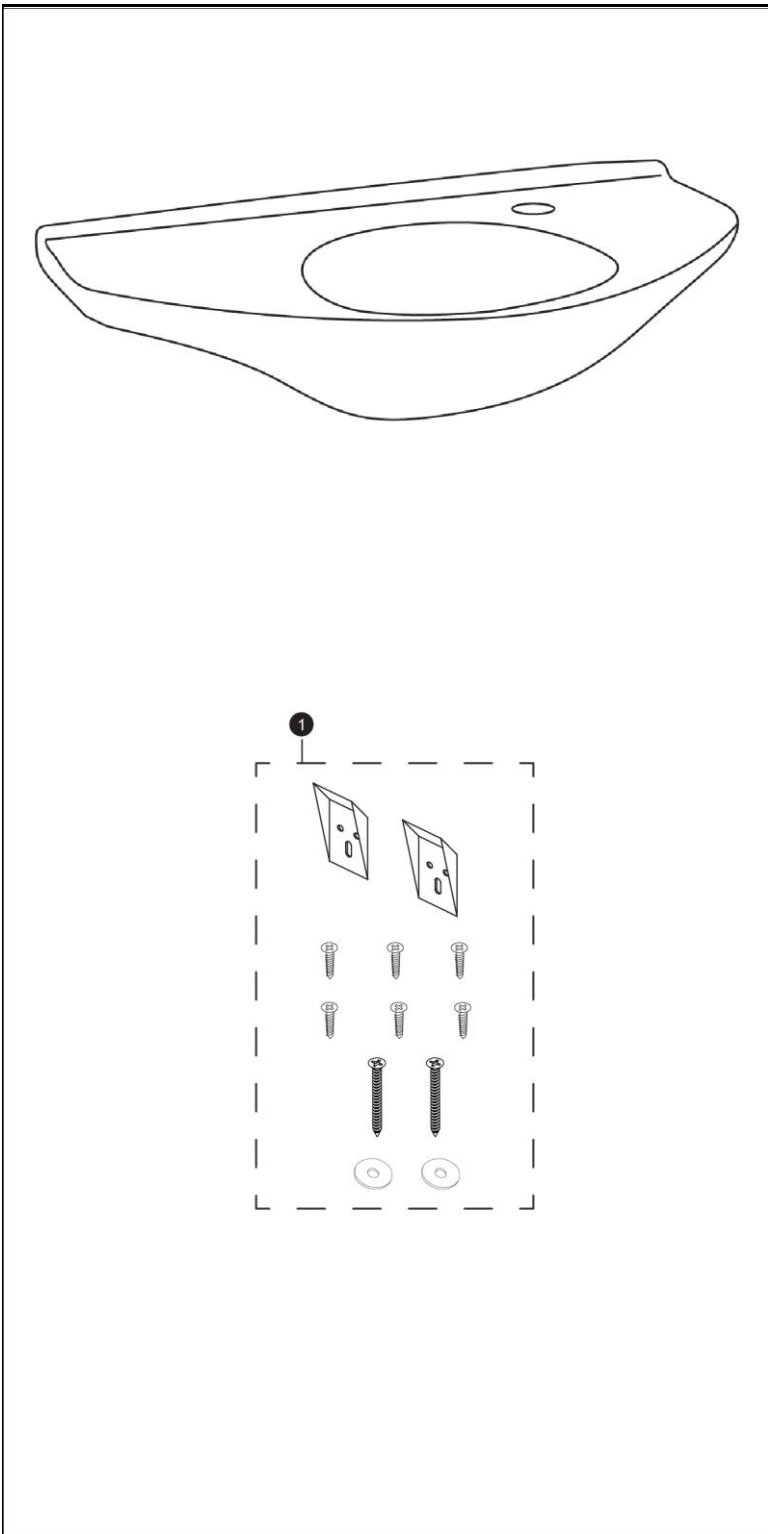

| Items | Parts  | Description       |
|-------|--------|-------------------|
| 1     | THU237 | Mounting Hardware |

**Note:**

| Product Number Explanations |                    |
|-----------------------------|--------------------|
| <b>Wall Mount Lavatory</b>  | <b>Colors</b>      |
| (LT) Lavatory               | (#01) Cotton       |
| (650) Model                 | (#12) Sedona Beige |
| (G) SanaGloss               |                    |

Actual Product may vary slightly from illustration.