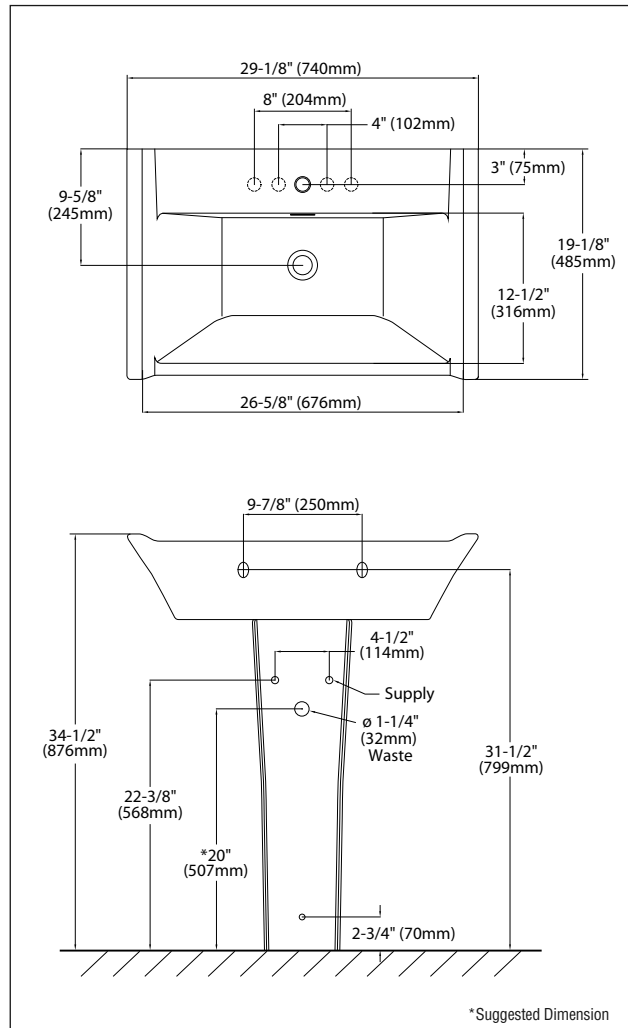

LPT690G

Ethos™ Design NII Pedestal Lavatory

DESIGN

Inspired by the architecture of New York city, this stylish pedestal lavatory is designed to compliment a variety of design styles.

SPECIFICATIONS

Waste: 1-1/4" O.D.
Size: 29-1/8"W x 19-1/8"D
Basin: 26-5/8"W x 12-1/2"D
Warranty: Five Year Limited Warranty
Material: Vitreous china

Shipping Weight: **LT690G / LT690.4G / LT690.8G**
56.5 lbs.

PT690
31.5 lbs.

Shipping Dimensions: **LT690G / LT690.4G / LT690.8G**
31-1/8"W x 21-1/2"D
x 11"H

PT690
29"W x 12"D x 10-3/4"H

Caution: Requires PT690 pedestal for support.

Caution: Use proper back support to mount product.

Fixture dimensions and hydraulic performance meet or exceed ANSI/ASME standard A112.19.2 and CAN/CSA B 45 requirements.

Listing / Approvals: IAPMO c-UPC, City of Los Angeles, State of Massachusetts, and others.

These dimensions and specifications are subject to change without notice.

LPT690 Ethos™ Design NII Pedestal Lavatory

TOTO®

TOTO® U.S.A., INC. • 1155 Southern Road, Morrow, GA 30260
Tel. (888) 295-8134 • Fax. (800) 699-4889 • www.totousa.com
Printed in U.S.A. © TOTO® LTD. 02/07 #C30453

Printed on recycled paper