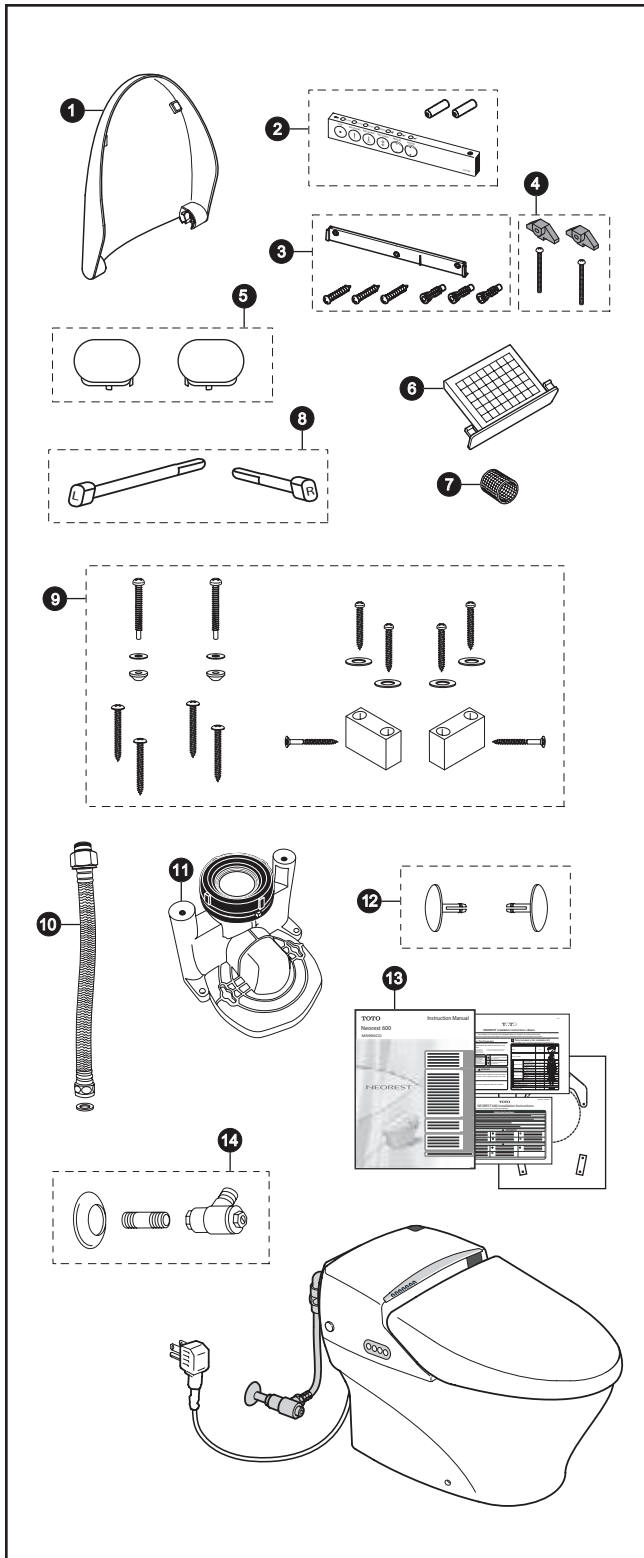

# MS990CGR

MS990CGR  
SN990R  
CT990G

## Neorest™ 600 1.6 Gpf Toilet, Elongated, Cyclone Siphon Jet, 12" Modular Rough-In, SanaGloss®

Item	Part	Description
1	THU9031#01 THU9031#11 THU9031#12	Lid (cotton white) Lid (colonial white) Lid (sedona beige)
2	THU9039	Stick Remote Control
3	THU9040	Stick Remote Hanger
4	9AU9009	Anti-Theft Kit
5	THU9025#01 THU9025#11 THU9025#12	Top Unit Bolt Cap Kit (cotton white) Top Unit Bolt Cap Kit (colonial white) Top Unit Bolt Cap Kit (sedona beige)
6	9AU9003	Air Filter
7	THU9248	Angle Stop Water Filter
8	THU9030	Hinge Pin Kit
9	THU9023	China Installation Kit
10	THU9029	Connection Hose
11	THU9028	Outlet Connection
12	THU9024#01 THU9024#11 THU9024#12	Bowl Unit Bolt Cap Kit (cotton white) Bowl Unit Bolt Cap Kit (colonial white) Bowl Unit Bolt Cap Kit (sedona beige)
13	THU9038R	Manual Packet
14	THU9021	Junction Valve

### Product Number Explanations

#### Two-Piece Toilet

(MS) Toilet & Seat Combination  
(990) Model  
(C) Cyclone®  
(G) SanaGloss®  
(R) Revision