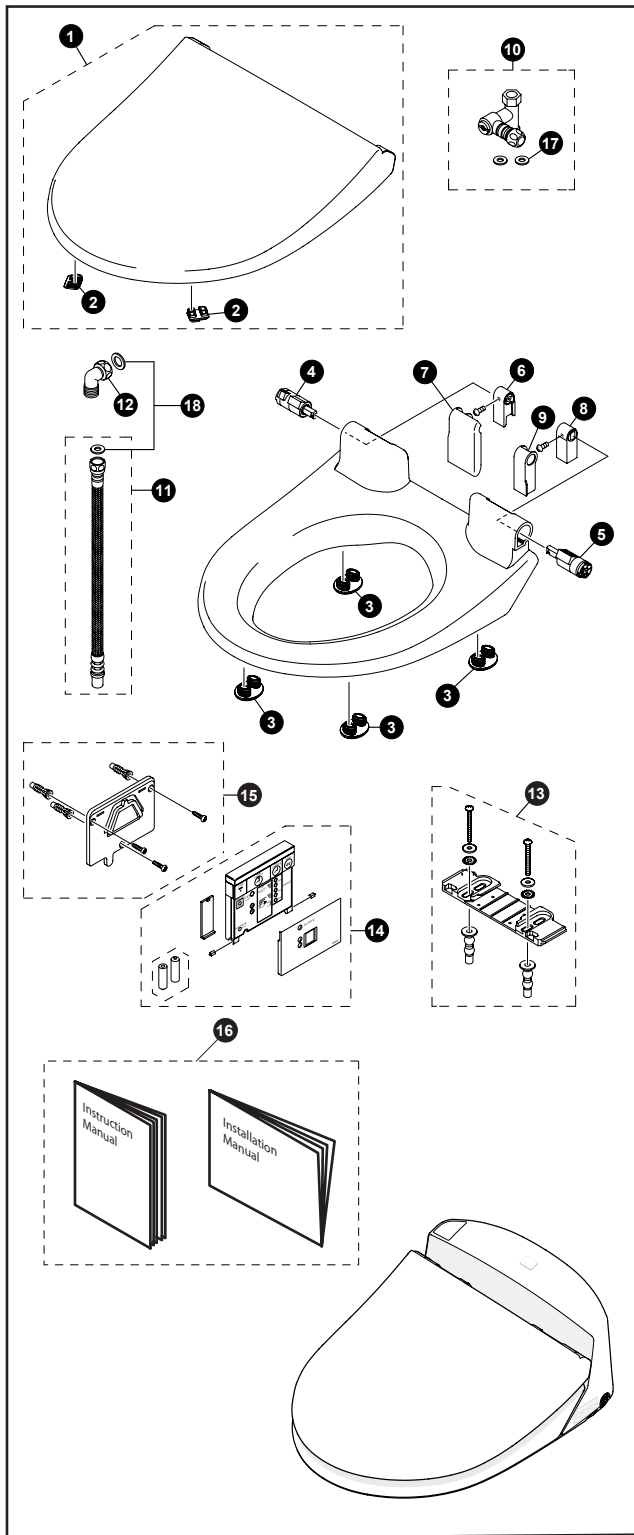

# SW843-SW844

SW843 Round  
SW844 Elongated

**Washlet® E200**

Item	Part	Description
1	THU9063#01 THU9063#11 THU9063#12 THU9067#01 THU9067#11 THU9067#12	Lid - Round (cotton white) Lid - Round (colonial white) Lid - Round (sedona beige) Lid - Elongated (cotton white) Lid - Elongated (colonial white) Lid - Elongated (sedona beige)
2	THU9070	Lid Bumpers (2)
3	THU614	Seat Bumpers (4)
4	THU9287 THU9288	Left Hinge - Round Left Hinge - Elongated
5	THU9289 THU9290	Right Hinge - Round Right Hinge - Elongated
6	THU9291	Left Hinge Support
7	THU9292	Left Hinge Cover
8	THU9293	Right Hinge Support
9	THU9294	Right Hinge Cover
10	THU661	Junction Valve
11	THU660	Connection Hose
12	THU9304	Water Supply Adapter
13	9AU9051	Baseplate Assembly
14	THU9062	Remote Control
15	THU634	Remote Control Hanger Set
16	0GU9051	Manual Packet
17	9BU9155	Rubber Washer (1)
18	9BU9152	Fiber Washer (1)

## Product Number Explanations

### Toilet & Seat Combo

(SW) Washlet®  
(843) Washlet® E200 Round  
(844) Washlet® E200 Elongated