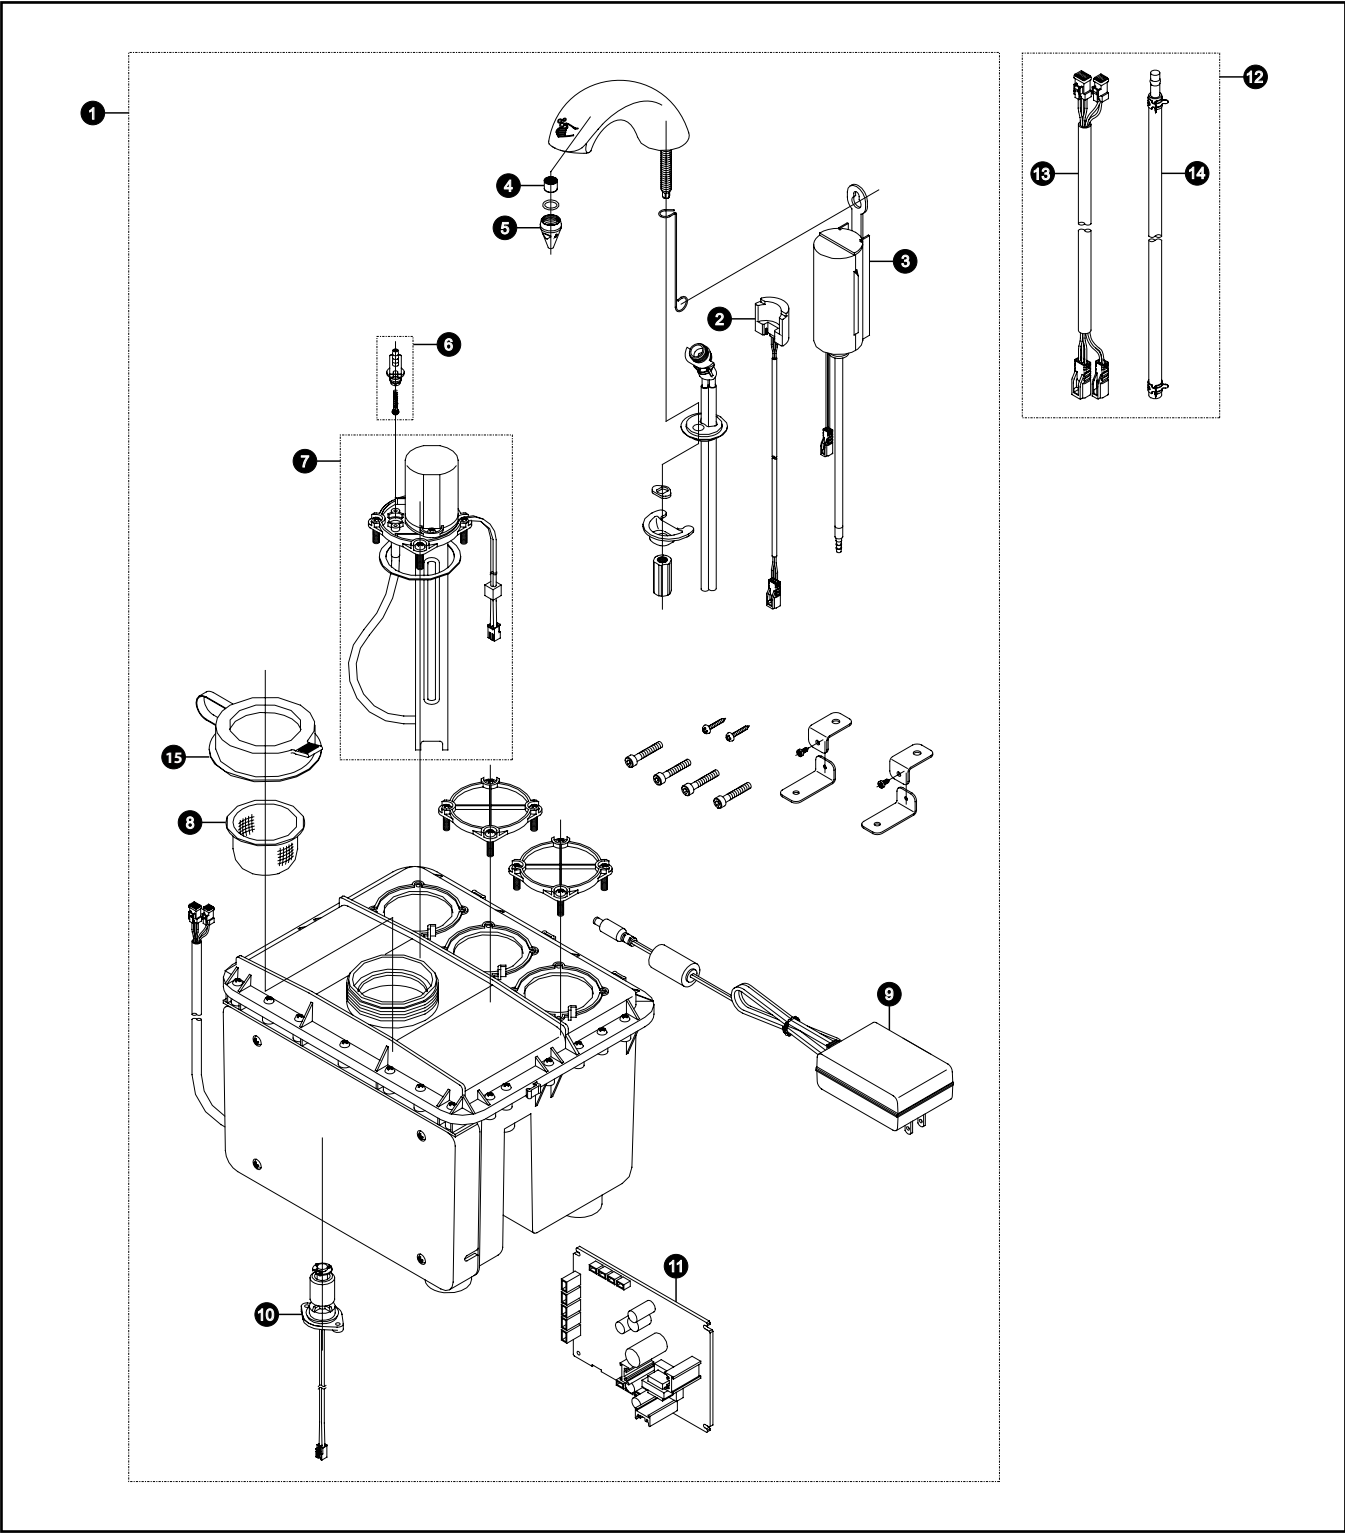

TES1ADC-05
TES121MV100
TN80-1V00

**TOTO Soap Dispenser
Single Spout, Single Hole Mount
5 Meter Connection Cable**

TES1ADC-05
 TES121MV100
 TN80-1V100

TOTO Soap Dispenser Single Spout, Single Hole Mount 5 Meter Connection Cable

Item	Part	Description
1	TES121MV100	Eco Soap Dispenser w/one Spout
2	58118R	Sensor
3	54093	Air Pump
4	95843	Inside Tube
5	231511T1	Nozzle
6	190522R	Check Valve
7	54090RT1	Soap Pump
8	66506	Strainer - Base Unit
9	55067ST1	AC Adapter
10	54091	Level Sensor
11	55092T1	Controller
12	TN80-1V100	Tube Cord Unit - 5m
13	56102RT2	Sensor & Air Pump Cords (5m = 16.4ft)
14	92461T1	Liquid Soap Tube (5m = 16.4ft)
15	THP4796A	Cap, 1 Gallon Tank

Note:

Replacement EcoSoap 1 gallon container @ 4 qty use TSFB1.
 Replacement EcoSoap 5 gallon container @ 1 qty use TSFB5.

Product Number Explanations

Soap Dispenser

- (T) Fitting
- (E) Electronic
- (S) Soap Dispenser
- (1) One Spout
- (A) AC Transformer
- (D) Dispenser
- (C) Chrome Finish
- (05) 5M Cable