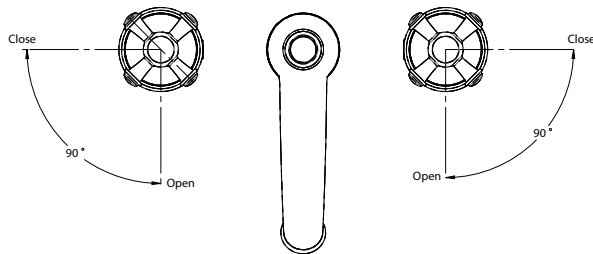

Vivian™ Widespread Lavatory Faucet with Cross Handles

FEATURES

- WaterSenseSM certified low-flow 1.5 gpm faucet
- Cross handles
- Solid brass construction
- Ceramic disk valve cartridge
- Accommodates 6"-12" spread
- Metal pop-up drain assembly included

PRODUCT SPECIFICATION

The widespread lavatory faucet shall have a maximum flow rate of 1.5 gpm (5.7 lpm). Product shall have cross handles. Product shall have a solid brass construction. Product shall have a ceramic disk valve cartridge. Product shall accommodate 6"-12" spread. Product shall include metal pop-up drain assembly. Product shall be TOTO Model TL220DD#_____.

TL220DD

Vivian™ Widespread Lavatory Faucet with Cross Handles

SPECIFICATIONS

- Warranty Lifetime Limited Warranty (Residential Use)
One Year (Commercial Use)
- Material Brass
- Shipping Dimensions 13-1/2" L x 7-1/2" W x 4-3/4" H
- Shipping Weight 8.1 lbs.
- Maximum Flow Rate 1.5 gpm (5.7 lpm)