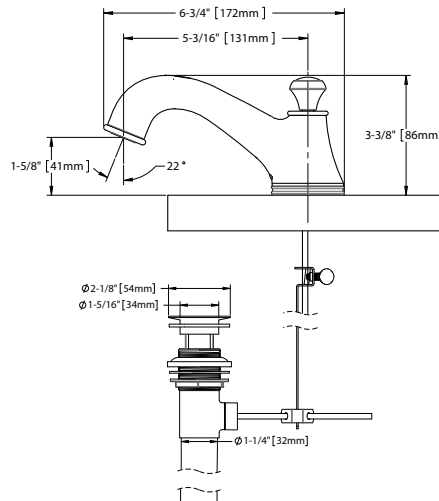

Vivian™ Widespread Lavatory Faucet with Cross Handles

FEATURES

- WaterSenseSM certified low-flow 1.5 gpm faucet
- Cross handles
- Solid brass construction
- Ceramic disk valve cartridge
- Accommodates 6"-12" spread
- Metal pop-up drain assembly included

PRODUCT SPECIFICATION

The widespread lavatory faucet shall have a maximum flow rate of 1.5 gpm (5.7 lpm). Product shall have cross handles. Product shall have a solid brass construction. Product shall have a ceramic disk valve cartridge. Product shall accommodate 6"-12" spread. Product shall include metal pop-up drain assembly. Product shall be TOTO Model TL220DD#_____.

TL220DD

Vivian™ Widespread Lavatory Faucet with Cross Handles

SPECIFICATIONS

- Warranty Lifetime Limited Warranty (Residential Use)
One Year (Commercial Use)
- Material Brass
- Shipping Dimensions 13-1/2" L x 7-1/2" W x 4-3/4" H
- Shipping Weight 8.1 lbs.
- Maximum Flow Rate 1.5 gpm (5.7 lpm)

TOTO

These dimensions and specifications are subject to change without notice