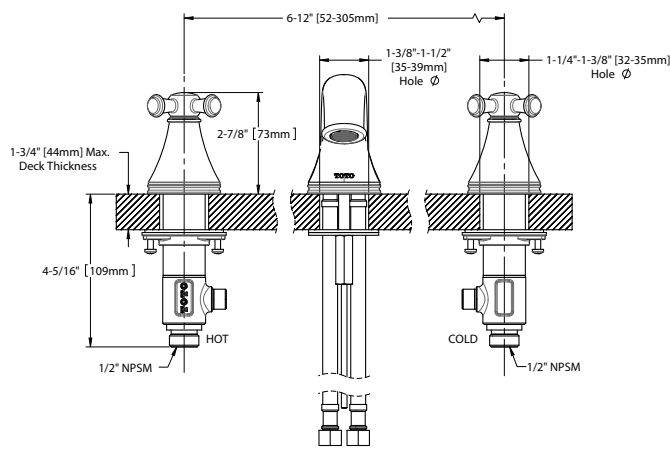

Vivian™ Widespread Lavatory Faucet with Cross Handles

FEATURES

- WaterSenseSM certified low-flow 1.5 gpm faucet
- Cross handles
- Solid brass construction
- Ceramic disk valve cartridge
- Accommodates 6"-12" spread
- Metal pop-up drain assembly included

PRODUCT SPECIFICATION

The widespread lavatory faucet shall have a maximum flow rate of 1.5 gpm (5.7 lpm). Product shall have cross handles. Product shall have a solid brass construction. Product shall have a ceramic disk valve cartridge. Product shall accommodate 6"-12" spread. Product shall include metal pop-up drain assembly. Product shall be TOTO Model TL220DD#_____.

TL220DD

Vivian™ Widespread Lavatory Faucet with Cross Handles

SPECIFICATIONS

- Warranty Lifetime Limited Warranty (Residential Use)
One Year (Commercial Use)
- Material Brass
- Shipping Dimensions 13-1/2" L x 7-1/2" W x 4-3/4" H
- Shipping Weight 8.1 lbs.
- Maximum Flow Rate 1.5 gpm (5.7 lpm)

TOTO

These dimensions and specifications are subject to change without notice