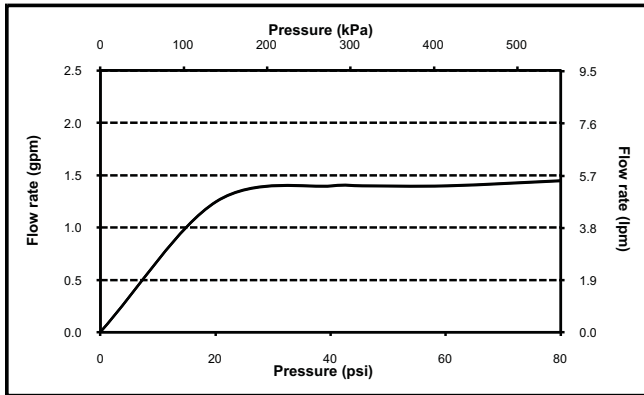

Vivian™ Widespread Lavatory Faucet with Cross Handles

FEATURES

- WaterSenseSM certified low-flow 1.5 gpm faucet
- Cross handles
- Solid brass construction
- Ceramic disk valve cartridge
- Accommodates 6"-12" spread
- Metal pop-up drain assembly included

COLORS/FINISHES

- #CP Polished Chrome
- #BN Brushed Nickel
- #PN Polished Nickel

CODES/STANDARDS

- Meets or exceeds ASME A112.18.1/CSA B125.1, NSF 61-9
- Certifications: IAPMO(cUPC), EPA WaterSense, State of Massachusetts and others
- Code Compliance: UPC, IPC, NSPC, NPC Canada, and others
- Legislative compliance: California AB1953 & Vermont S.152, California Green Building Code, City of Los Angeles Water Efficiency Ordinance

PRODUCT SPECIFICATION

The widespread lavatory faucet shall have a maximum flow rate of 1.5 gpm (5.7 lpm). Product shall have cross handles. Product shall have a solid brass construction. Product shall have a ceramic disk valve cartridge. Product shall accommodate 6"-12" spread. Product shall include metal pop-up drain assembly. Product shall be TOTO Model TL220DD#_____.

TL220DD

Vivian™ Widespread Lavatory Faucet with Cross Handles

SPECIFICATIONS

- Warranty Lifetime Limited Warranty (Residential Use)
One Year (Commercial Use)
- Material Brass
- Shipping Dimensions 13-1/2" L x 7-1/2" W x 4-3/4" H
- Shipping Weight 8.1 lbs.
- Maximum Flow Rate 1.5 gpm (5.7 lpm)