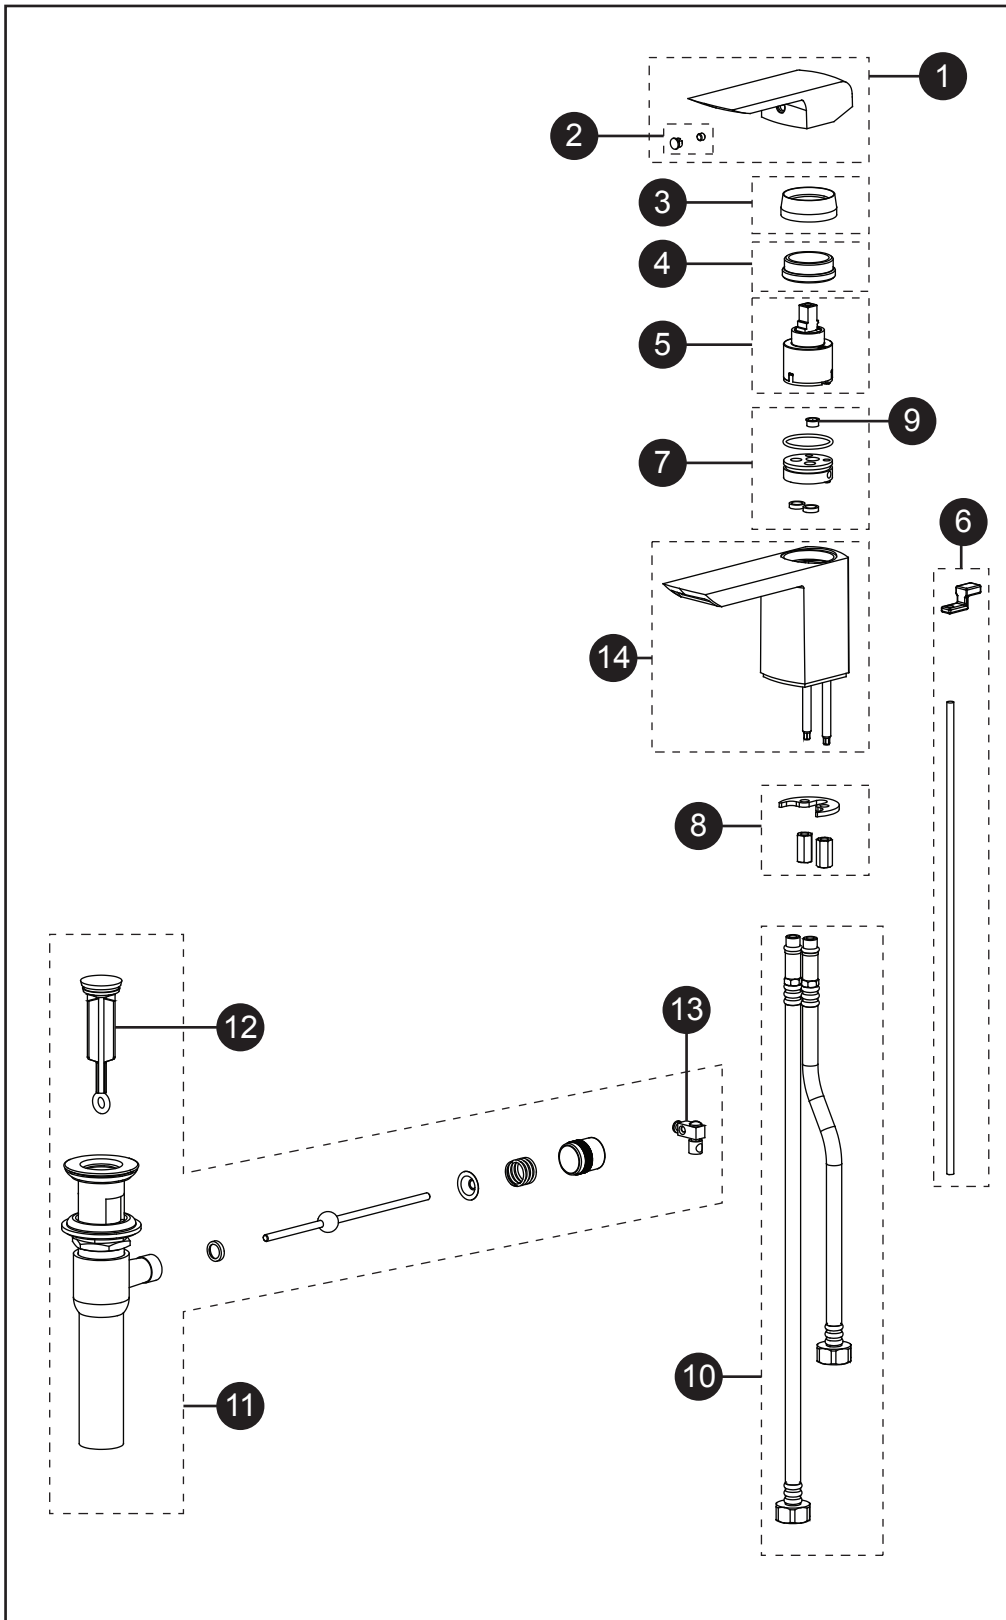

Soirée®
Single Handle Wide Spread Faucet

Soirée® Single Handle Wide Spread Faucet

Item	Part	Description
1	THP4000#\$\$	Handle
2	THP4001#\$\$	Set Screw & Cap
3	THP4002#\$\$	Valve Cover
4	THP4003	Locking Ring
5	THP4504	Ceramic Cartridge
6	THP4005#\$\$	Lift Assembly
7	THP4421	Cartridge Adapter
8	THP4007	Retaining Ring & Lock
9	9AU4068	Flow Regulator
10	THP4407	Flex Hoses
11	THP4010#\$\$	Drain Assembly
12	THP4011#\$\$	Drain Plunger
13	THP4012	Lift Rod Connector
14	THP4422#\$\$	Spout Body

LEGEND
\$\$ = DENOTES FINISH
#CP - Polished Chrome
#BN - Brushed Nickel
#PN - Polished Nickel
#PB - Polished Brass