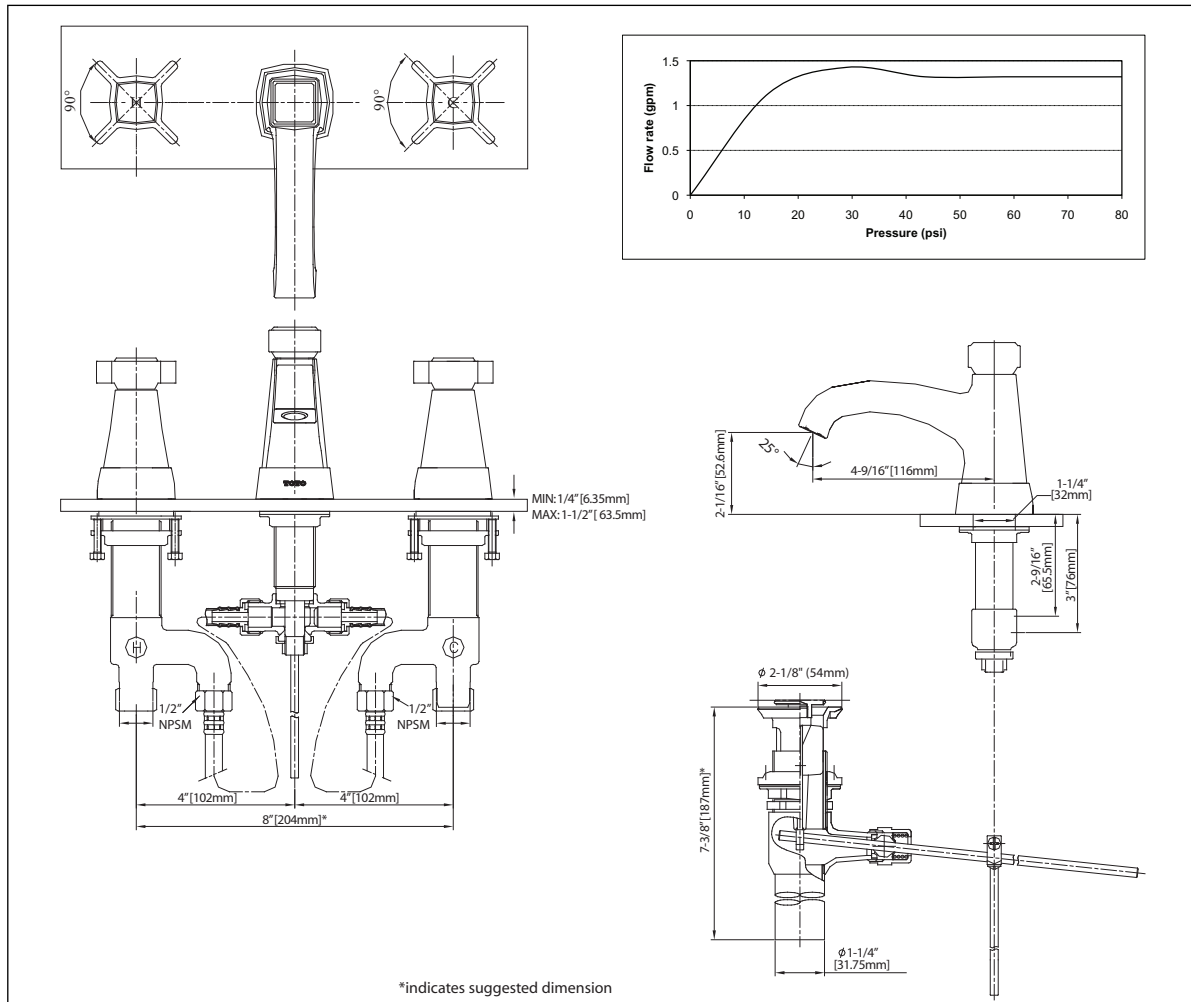

Decorative widespread lavatory faucet to match the Ethos Design NI Pedestal Lavatory. 1.5 gpm (5.7 lpm) maximum flow rate.

■ **TL670DDL#CP**

Ethos Design NI widespread lavatory faucet, polished chrome finish.

■ SPECIFICATIONS

Flow Rate: 1.5 gpm (5.7 lpm)
maximum flow rate

Warranty: Lifetime Limited Warranty
(Residential use)
One Year (Commercial use)

Material: Cast Brass

Shipping Weight: **Individual** 12.8 lbs.

Shipping Dimensions: **Individual**
21-1/4"L x 10"W
x 3-3/4"H

■ CODES/STANDARDS

Complies with and exceeds the following standards:
ASME A112.18.1/CSA B125
NSF 61/9

Listed by:
IAPMO

These dimensions and specifications are subject to change without notice.