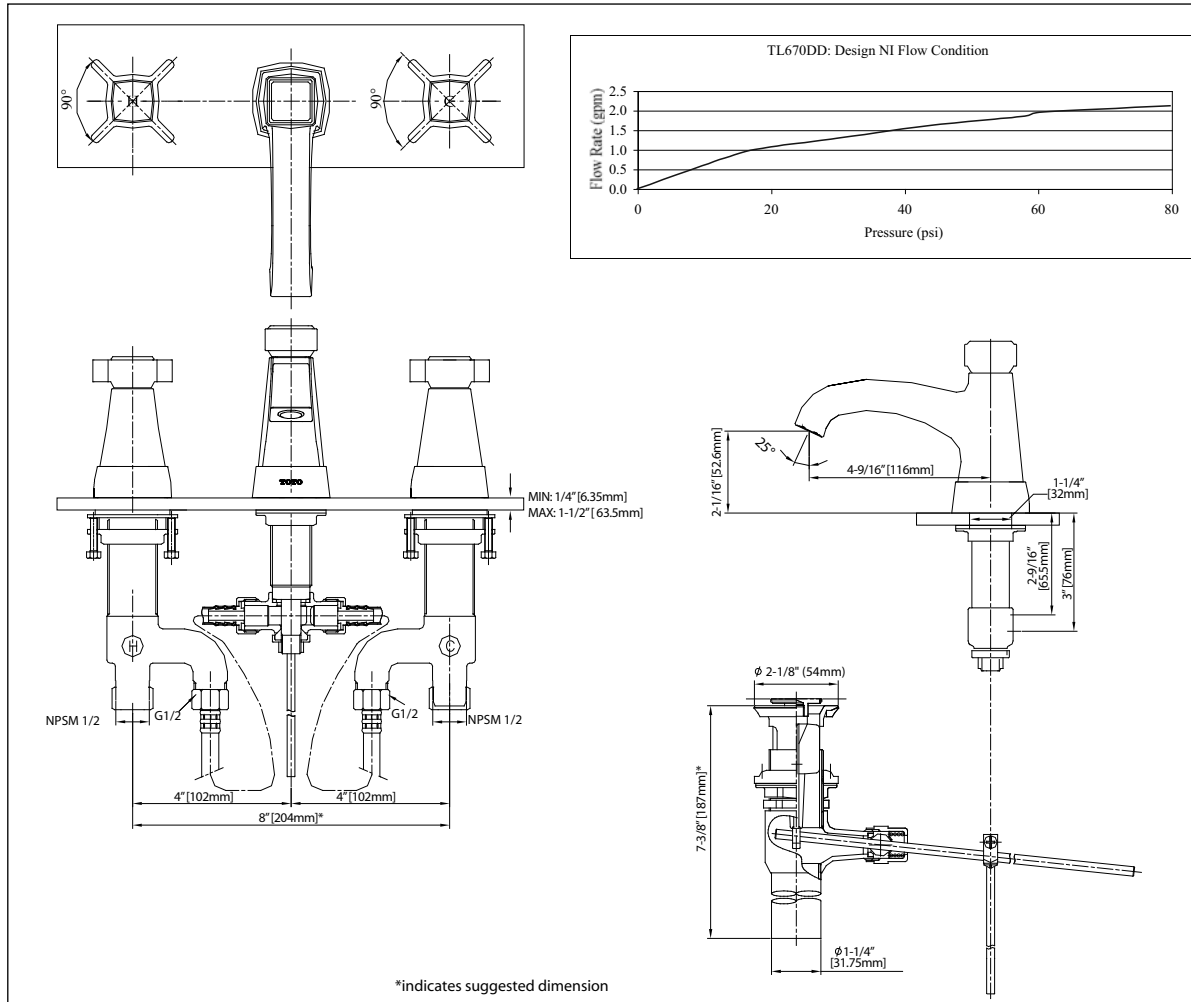

Decorative widespread lavatory faucet to match the Ethos Design NI Pedestal Lavatory. 2.2 gpm (8.3 lpm) maximum flow rate (Per regulation).

■ **TL670DD#CP**

Ethos Design NI widespread lavatory faucet, polished chrome finish.

SPECIFICATIONS

Flow Rate: 2.2 gpm (8.3 lpm)
maximum flow rate

Warranty: Lifetime Limited Warranty
(Residential use)
One Year (Commercial use)

Material: Cast Brass

Shipping Weight: **Individual** 12.8 lbs.

Shipping Dimensions: **Individual**
21-1/4"L x 10"W
x 3-3/4"H

CODES/STANDARDS

Complies with and exceeds the following standards:
ASME A112.18.1/CSA B125
NSF 61/9

Listed by:
IAPMO/c-UPC

These dimensions and specifications are subject to change without notice.