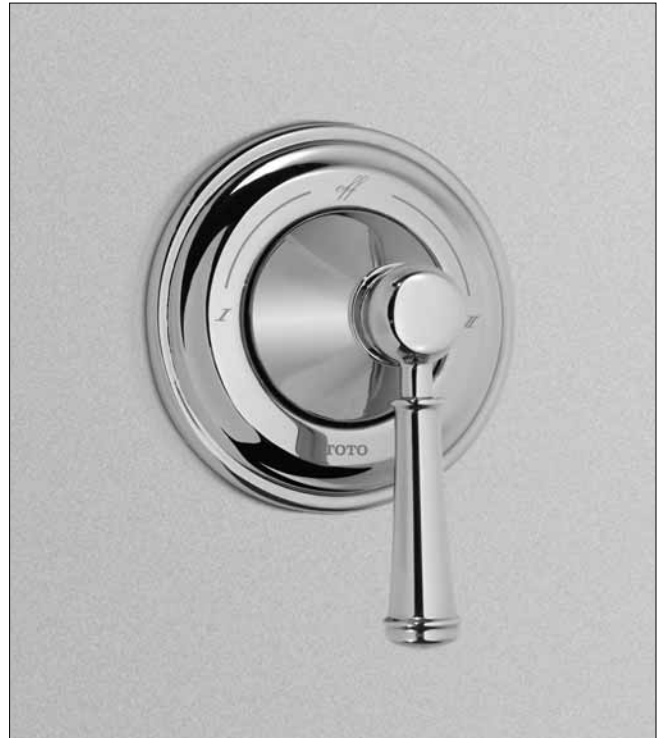

## Vivian™ Two-Way Diverter Trim with Off, Lever Handle

### FEATURES

---

- Lever handle
- Consistent trim appearance regardless of valve installation depth
- Off position
- For use with the Two-Way Diverter Valve with Off (TSMV)

### PRODUCT SPECIFICATION

---

Two-way diverter trim with off shall have a lever handle. Product shall be TOTO Model TS220D1#\_\_\_\_\_ and required valve shall be TSMV sold separately.