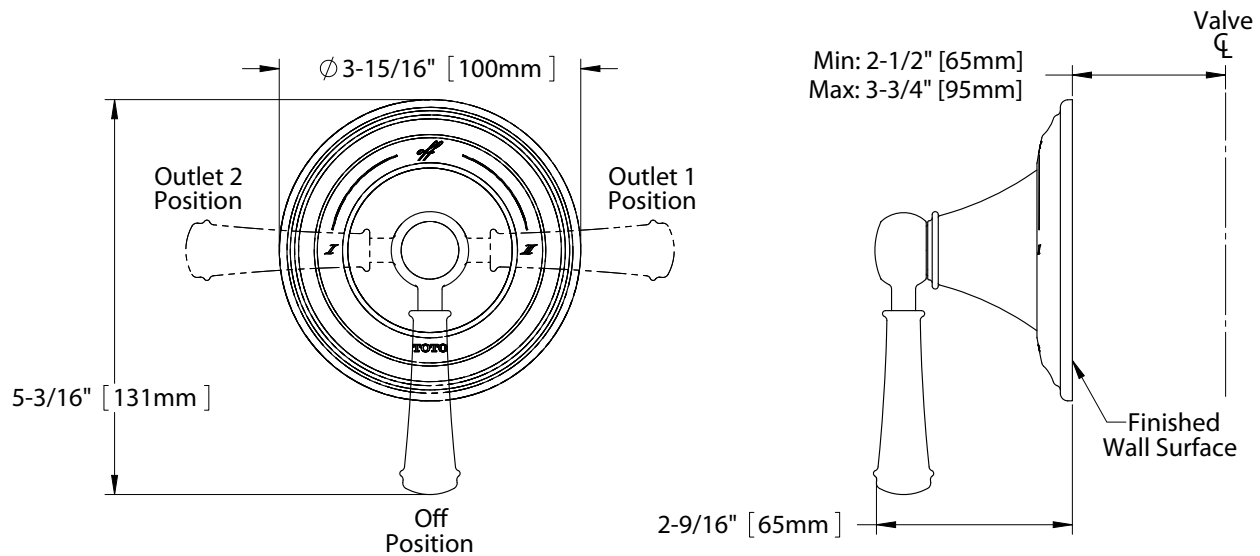

TS220D1

Vivian™ Two-Way Diverter Trim with Off, Lever Handle

SPECIFICATIONS

- Warranty Lifetime Limited Warranty (Residential Use)
  One Year (Commercial Use)
- Material Brass
- Shipping Weight 1.6 lbs.
- Shipping Dimensions 7"L x 3-1/2"W x 4"H

INSTALLATION NOTES

VALVE REQUIRED:
Two-way diverter valve with off model TSMV sold separately.

TOTO®

These dimensions and specifications are subject to change without notice