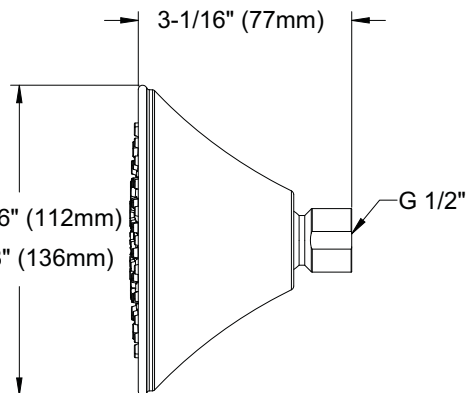

TS200AL61: Transitional Collection Series A Single-Spray Showerhead 5-1/2"

Please note the following component is sold separately:

TS200N6: Shower Arm 6"

PRODUCT SPECIFICATION

The single-spray showerhead shall have a maximum flow rate of 2.0 gpm (7.6 lpm). TS200AL51 shall have a 4-1/2" showerhead and a 4" diameter spray face. TS200AL61 shall have a 5-1/2" showerhead and a 5" diameter spray face. Product shall have a single spray. Product shall have rubber nozzles to prevent limescale build up. Product shall be TOTO Model TS200AL____ #____.

TS200AL51 & TS200AL61

Transitional Collection Series A Single-Spray Showerhead

SPECIFICATIONS

- Warranty Lifetime Limited Warranty (Residential Use)
One Year (Commercial Use)
- Material Brass / Plastics
- Shipping Weight TS200AL51: 0.8 lbs.
TS200AL61: 1.0 lbs.
- Shipping Dimensions TS200AL51 & TS200AL61:
3-1/2" L x 5-3/4" W x 6-3/4" H
- Maximum Flow Rate 2.0 gpm (7.6 lpm)

INSTALLATION NOTES

OPTIONAL SHOWERHEAD COMPONENT:
TS200N6: Shower Arm 6" sold separately.

TS200AL51: 4-7/16" (112mm)
TS200AL61: 5-3/8" (136mm)

TOTO

These dimensions and specifications are subject to change without notice