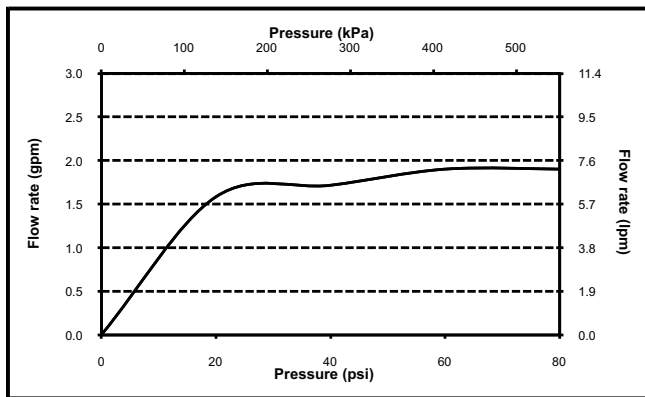

TS200AL61: Transitional Collection Series A Single-Spray Showerhead 5-1/2"

Please note the following component is sold separately:

TS200N6: Shower Arm 6"

PRODUCT SPECIFICATION

The single-spray showerhead shall have a maximum flow rate of 2.0 gpm (7.6 lpm). TS200AL51 shall have a 4-1/2" showerhead and a 4" diameter spray face. TS200AL61 shall have a 5-1/2" showerhead and a 5" diameter spray face. Product shall have a single spray. Product shall have rubber nozzles to prevent limescale build up. Product shall be TOTO Model TS200AL____ #____.

TS200AL51 & TS200AL61

Transitional Collection Series A Single-Spray Showerhead

SPECIFICATIONS

- Warranty Lifetime Limited Warranty (Residential Use)
One Year (Commercial Use)
- Material Brass / Plastics
- Shipping Weight TS200AL51: 0.8 lbs.
TS200AL61: 1.0 lbs.
- Shipping Dimensions TS200AL51 & TS200AL61:
3-1/2" L x 5-3/4" W x 6-3/4" H
- Maximum Flow Rate 2.0 gpm (7.6 lpm)

INSTALLATION NOTES

OPTIONAL SHOWERHEAD COMPONENT:
TS200N6: Shower Arm 6" sold separately.

TS200AL51: 4-7/16" (112mm)
TS200AL61: 5-3/8" (136mm)

TOTO

These dimensions and specifications are subject to change without notice