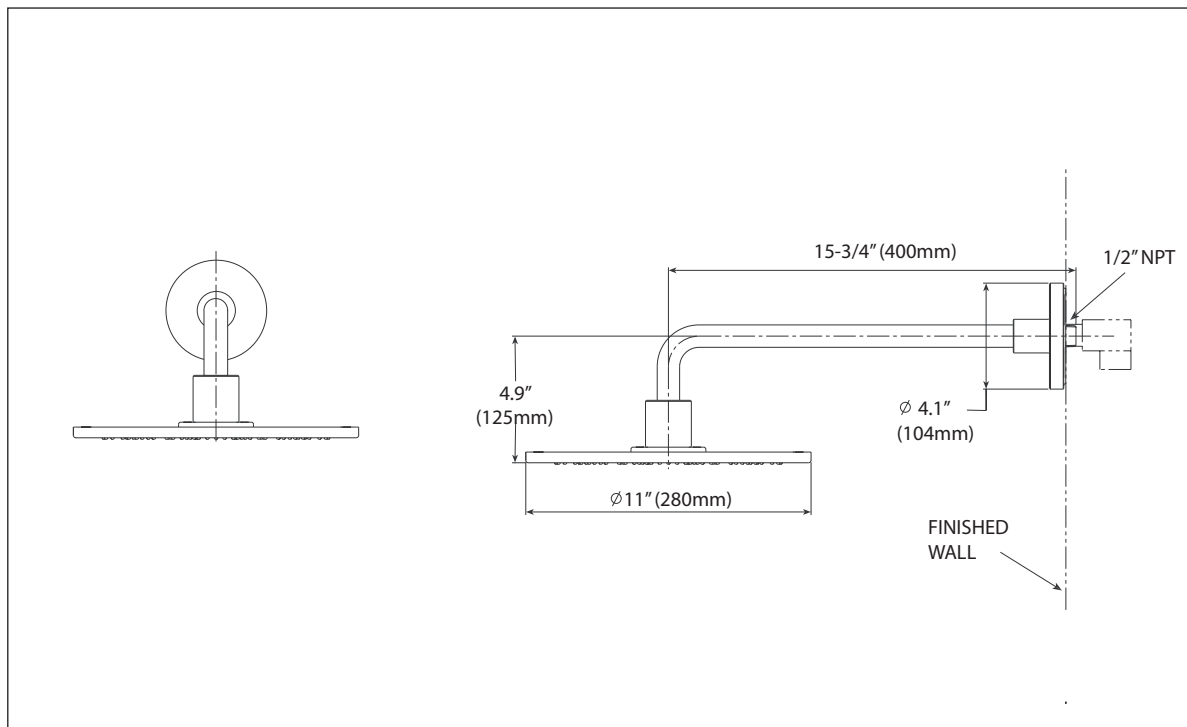

TS100BL Rain Showerhead

■ DESIGN

Designed to match our line of residential bathroom products, TOTO's® Showerhead completes any bathroom suite.

■ SPECIFICATIONS

Flow Rate: 1.75 gpm (6.6 lpm) max.

Warranty: Lifetime Limited Warranty
(Residential use)
One Year (Commercial use)

Material: Brass

Shipping Weight: Showerhead
Individual 12 lbs.

Shipping Dimensions:
Individual
21-1/2"L x 14-1/4"W x 3-3/4"H

■ CODES/STANDARDS

Complies with and exceeds the following standards:
ASME A112.18.1 / CSA B125.1

Listed by:
IAPMO / cUPC and other municipalities

These dimensions and specifications are subject to change without notice.

TS100BL#CP - Rain Showerhead

TOTO® U.S.A., INC. • 1155 Southern Road, Morrow, GA 30260
Tel. (888) 295-8134 • Fax. (800) 699-4889 • www.totousa.com
Printed in U.S.A. © TOTO® LTD. 04/06 #C30615

Printed on recycled paper

REV 05/09