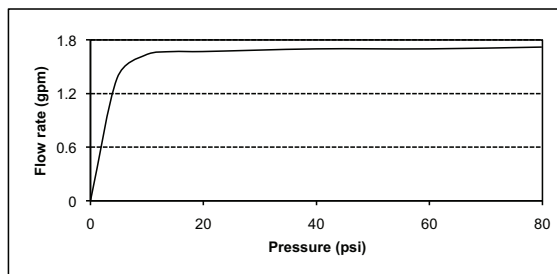

TS100BL Rain Showerhead

■ DESIGN

Designed to match our line of residential bathroom products, TOTO's® Showerhead completes any bathroom suite.

■ SPECIFICATIONS

Flow Rate: 1.75 gpm (6.6 lpm) max.

Warranty: Lifetime Limited Warranty
(Residential use)
One Year (Commercial use)

Material: Brass

Shipping Weight: Showerhead
Individual 12 lbs.

Shipping Dimensions:
Individual
21-1/2"L x 14-1/4"W x 3-3/4"H

■ CODES/STANDARDS

Complies with and exceeds the following standards:
ASME A112.18.1 / CSA B125.1

Listed by:
IAPMO / cUPC and other municipalities

These dimensions and specifications are subject to change without notice.

TS100BL#CP - Rain Showerhead

TOTO® U.S.A., INC. • 1155 Southern Road, Morrow, GA 30260
Tel. (888) 295-8134 • Fax. (800) 699-4889 • www.totousa.com
Printed in U.S.A. © TOTO® LTD. 04/06 #C30615

Printed on recycled paper

REV 05/09