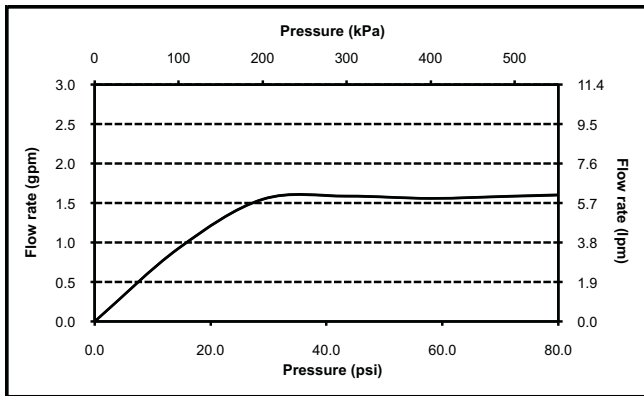

TS960F2L

Soirée® High-Efficiency Handshower Set, 1.75 gpm

SPECIFICATIONS

- Warranty: Lifetime Limited Warranty (Residential Use)
  One Year (Commercial Use)
- Material: Brass/Plastics
- Shipping Weight: 4.3 lbs.
- Shipping Dimensions: 12-1/2" L x 10-3/4" W x 3-1/2" H
- Maximum Flow Rate: 1.75 gpm (6.6 lpm)

INSTALLATION NOTES

Optional Accessories:
TS100GR Slide Bar sold separately.

TOTO®

These dimensions and specifications are subject to change without notice

Ph: (888) 295-8134 | Fax: (800) 699-4889 | www.totousa.com

SS-00447, v.01
Printed in U.S.A. | © TOTO USA 10/09 | Printed on recycled paper ♻️