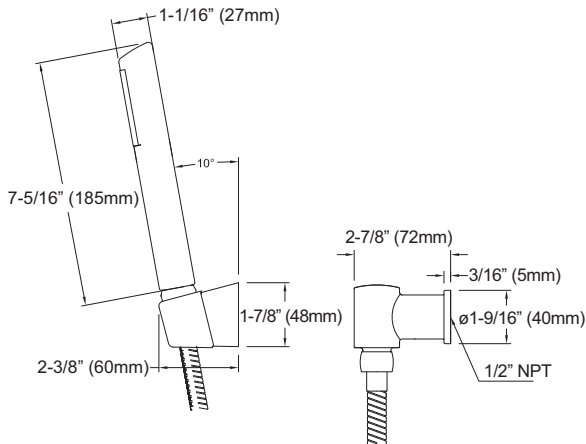

Soirée® High-Efficiency Handshower Set, 1.75 gpm

FEATURES

- Includes shower elbow and shower holder
- Water saving 1.75 gpm

COLORS/FINISHES

- #CP Polished Chrome

OPTIONAL

- TS100GR#CP 30" Slide Bar

CODES/STANDARDS

Handshower set shall include handshower, holder and shower elbow. Handshower set shall also include hose and have a flow rate of 1.75 gallons per minute. Handshower set shall be TOTO Model TS960F2L_____.

TS960F2L

Soirée® High-Efficiency Handshower Set, 1.75 gpm

SPECIFICATIONS

- Warranty: Lifetime Limited Warranty (Residential Use)
One Year (Commercial Use)
- Material: Brass/Plastics
- Shipping Weight: 4.3 lbs.
- Shipping Dimensions: 12-1/2" L x 10-3/4" W x 3-1/2" H
- Maximum Flow Rate: 1.75 gpm (6.6 lpm)

INSTALLATION NOTES

Optional Accessories:
TS100GR Slide Bar sold separately.

TOTO®

These dimensions and specifications are subject to change without notice

Ph: (888) 295-8134 | Fax: (800) 699-4889 | www.totousa.com