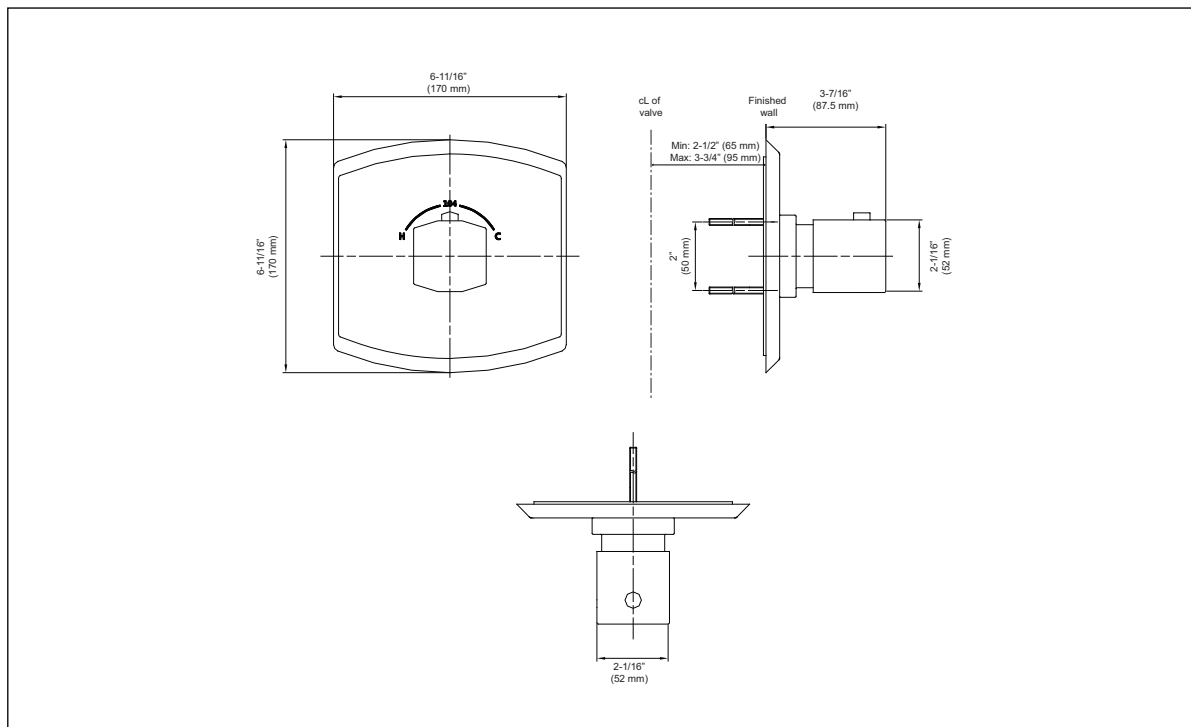

■ SPECIFICATIONS

Warranty: Lifetime Limited Warranty
(Residential use)
One Year (Commercial use)

Material: Cast Brass

Shipping Weight: **Individual** 5.26 lbs.

Shipping Dimensions: **Individual**
12-1/2"L x 10-3/4"W
x 3-1/2"H

■ CODES/STANDARDS

Complies with and exceeds the following standards:
ASME A112.18.1 / CSA B125-2005

Listed by:
IAPMO

These dimensions and specifications are subject to change without notice.

TS960T - Soiree® Thermostatic Mixing Valve (Trim only)