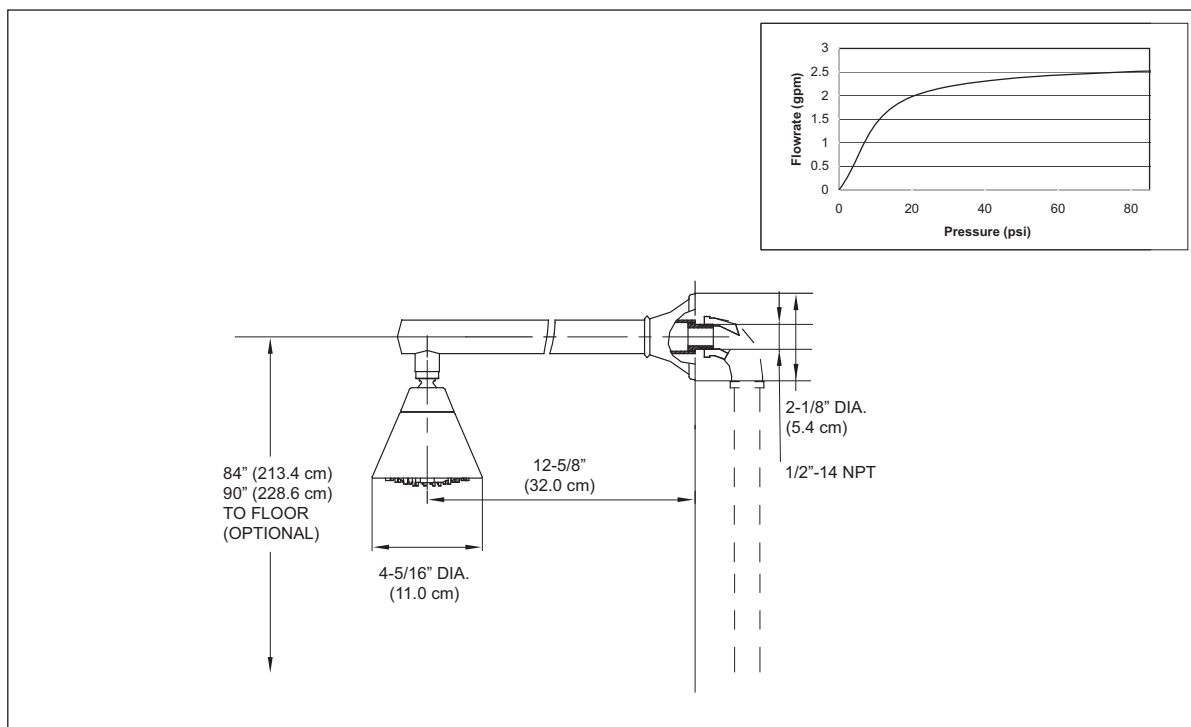

■ SPECIFICATIONS

Flow Rate: 2.5 gpm (9.5 lpm) max.

Warranty: Lifetime Limited Warranty
(Residential use)
One Year (Commercial use)

Material: Metal

Shipping Weight:

Individual 3.48 lbs.

Shipping Dimensions:

Individual
17"L x 10"W x 5"H

■ CODES/STANDARDS

Complies with and exceeds the following standards:

ASME A112.18.1M / CSA B125

Listed by:

IAPMO

These dimensions and specifications are subject to change without notice.

TS784A - Clayton® Standard Showerhead