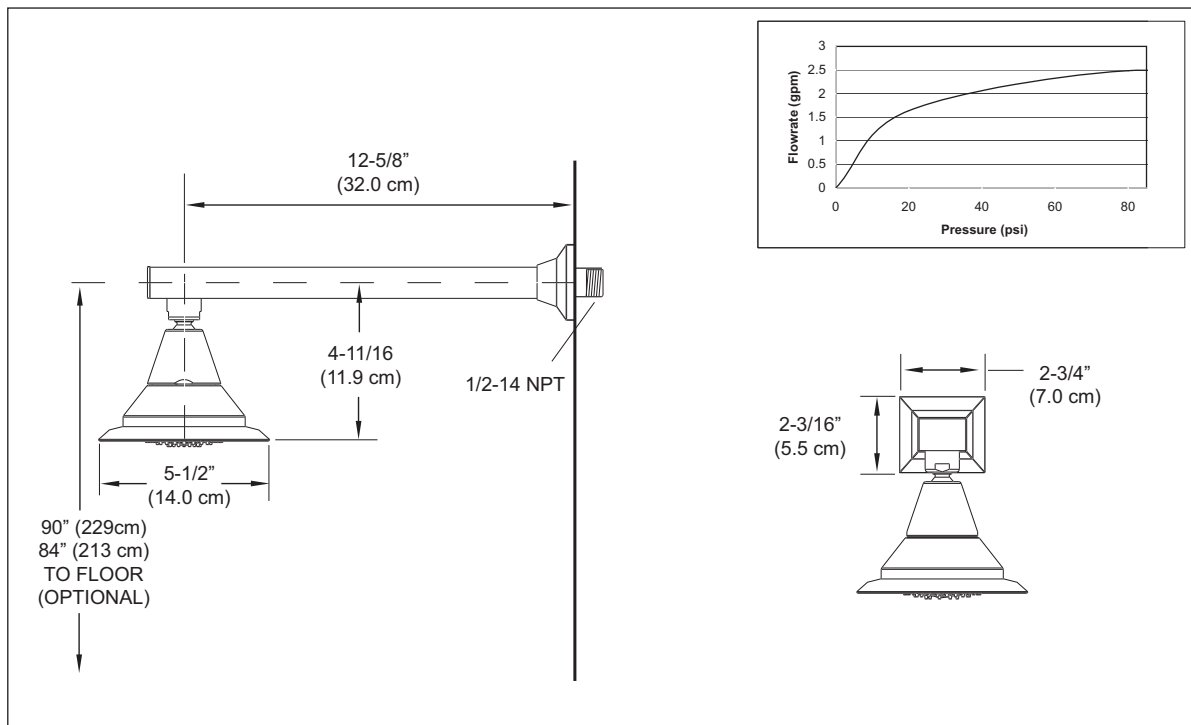

**Individual**  
17"L x 10"W x 5"H

## ■ CODES/STANDARDS

Complies with and exceeds the following standards:

ASME A112.18.1M / CSA B125

Listed by:

IAPMO

*These dimensions and specifications are subject to change without notice.*

TS930A - Lloyd® Standard Showerhead