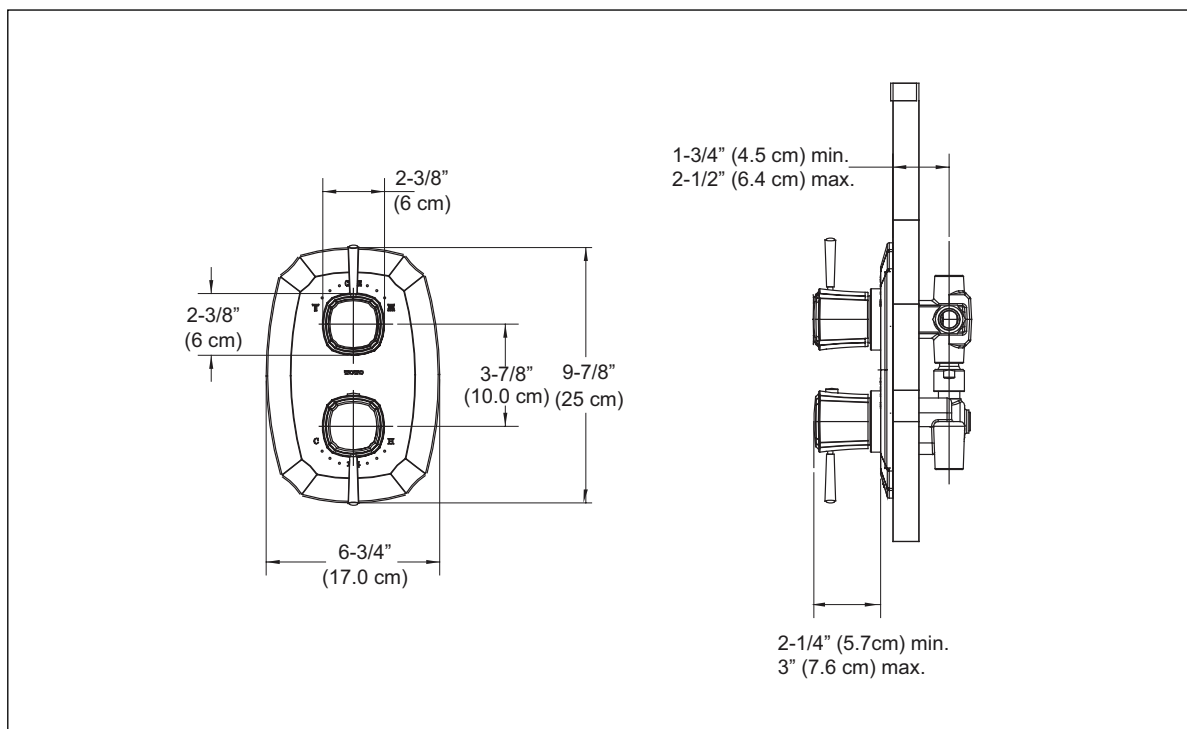

Material: Cast Brass

Shipping Weight: **Individual** 6 lbs.

Shipping Dimensions: **Individual**
11-3/4"L x 10-3/4"W
x 3-1/2"H

■ CODES/STANDARDS

Complies with and exceeds the following standards:
ASME A112.18.1 / CSA B125-2005

Listed by:
IAPMO

Meets the American Disabilities Act Guidelines and
ANSI A117.1

These dimensions and specifications are subject to change
without notice.

TS970C1 - Guinevere® Thermostatic Mixing Valve Trim with Single Volume Control and Lever Handles