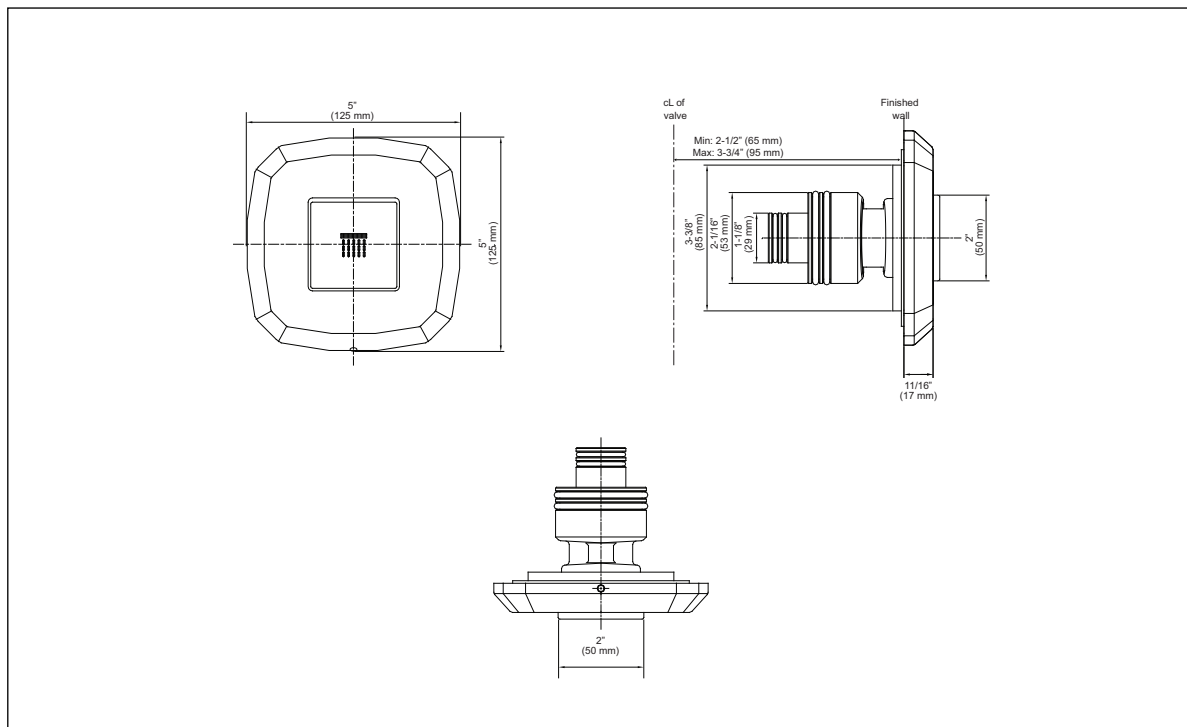

TS970C3

Guinevere® Push Button Valve (Trim only)

■ DESIGN

Designed to match the Guinevere® Suite of fixtures and fittings, the Guinevere® shower can complement any distinctive bath suite.

■ SPECIFICATIONS

Warranty: Lifetime Limited Warranty
(Residential use)
One Year (Commercial use)

Material: Cast Brass

Shipping Weight: **Individual** 3.17 lbs.

Shipping Dimensions: **Individual**
7"L x 6-1/4"W
x 5"H

■ CODES/STANDARDS

Complies with and exceeds the following standards:
ASME A112.18.1 / CSA B125-2005

Listed by:
IAPMO

Meets the American Disabilities Act Guidelines and
ANSI A117.1

*These dimensions and specifications are subject to change
without notice.*

TS970C3 - Guinevere® Push Button Valve (Trim only)

TOTO®

TOTO® U.S.A., INC. • 1155 Southern Road, Morrow, GA 30260
Tel. (888) 295-8134 • Fax. (800) 699-4889 • www.totousa.com
Printed in U.S.A. © TOTO® LTD. 08/08 #J10540

Printed on recycled paper

REV 08/08