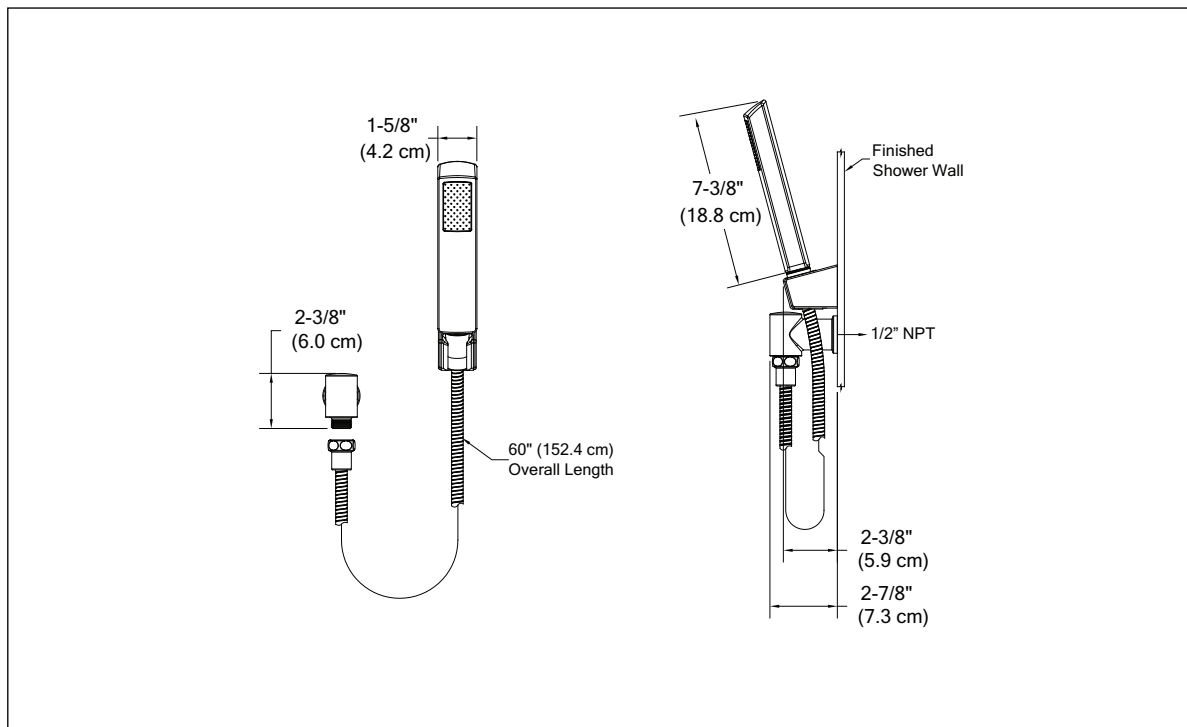

TOTO®

TS960F2 Soiree® Hand Shower Set

TS960F2#CP - Soiree® Hand Shower Set

- Clean, elegant design to complement the Soiree® design Suite
- Durable finishes
- Hand shower holder included

Decorative Hand Shower Set to match the Soiree® design Suite.

■ SPECIFICATIONS

Flow Rate: 2.5 gpm (9.5 lpm) max.

Warranty: Lifetime Limited Warranty
(Residential use)
One Year (Commercial use)

Material: Cast Brass and Plastic

Shipping Weight: **Individual** 3.88 lbs.

Shipping Dimensions: **Individual**
12-1/2" L x 10-3/4" W
x 3-1/2" H

■ CODES/STANDARDS

Complies with and exceeds the following standards:
ASME A112.18.1 / CSA B125-2005

Listed by:
IAPMO

These dimensions and specifications are subject to change without notice.