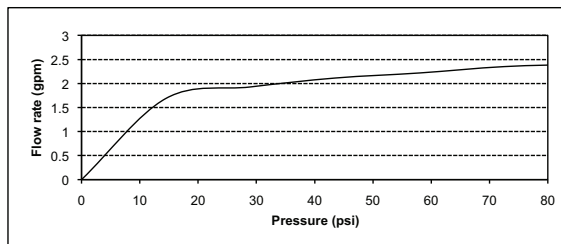

■ SPECIFICATIONS

Flow Rate: 2.5 gpm (9.5 lpm) max.

Warranty: Lifetime Limited Warranty
(Residential use)
One Year (Commercial use)

Material: Cast Brass and Plastic

Shipping Weight: **Individual** 3.88 lbs.

Shipping Dimensions: **Individual**
12-1/2" L x 10-3/4" W
x 3-1/2" H

■ CODES/STANDARDS

Complies with and exceeds the following standards:
ASME A112.18.1 / CSA B125-2005

Listed by:
IAPMO

These dimensions and specifications are subject to change without notice.