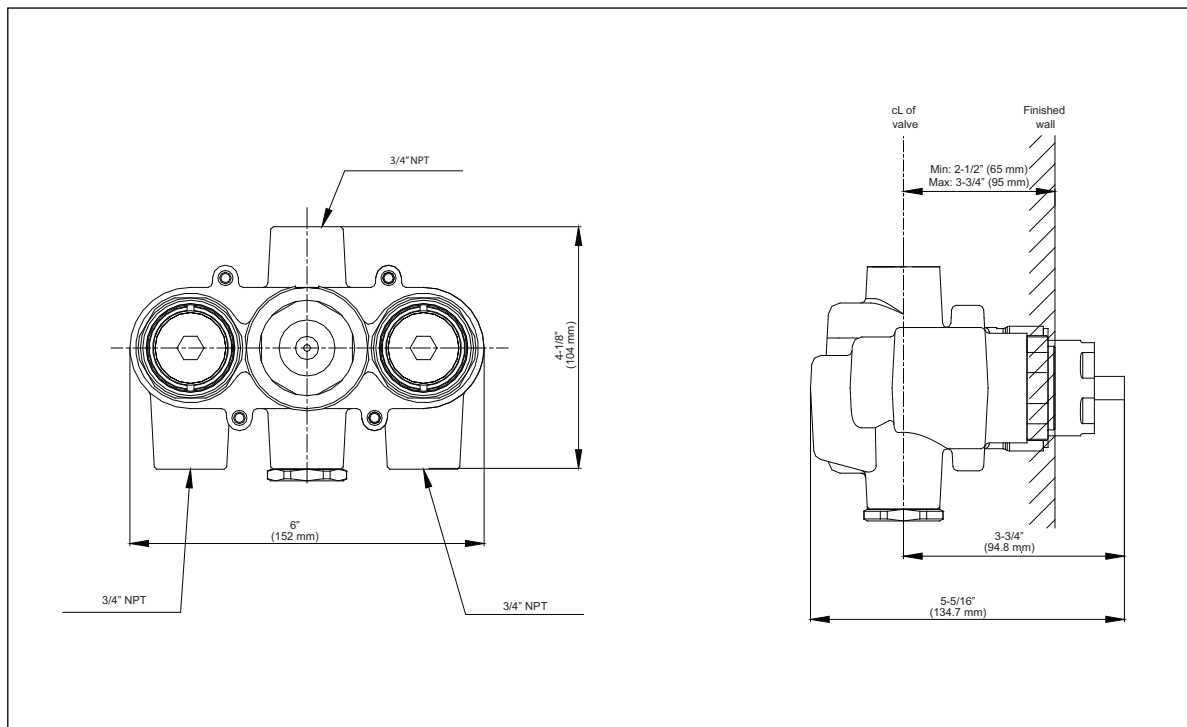

TSTT

3/4" Thermostatic Mixing Valve (Rough Valve only)

DESIGN

Designed to work with TOTO's Soirée® shower sets, this 3/4" Thermostatic Mixing Valve compliments the Guinevere and Soiree bath suite

SPECIFICATIONS

Warranty: Lifetime Limited Warranty
(Residential use)
One Year (Commercial use)

Material: Bronze

Shipping Weight:
Individual 8.5 lbs.

Shipping Dimensions:
Individual
11-3/4"L x 7-1/4"W x 7-1/4"H

CODES/STANDARDS

Complies with and exceeds the following standards:
ASME A112.18.1M / CSA B125-2005 / ASSE1016

Listed by:
IAPMO

These dimensions and specifications are subject to change without notice.

TSTT - 3/4" Thermostatic Mixing Valve (Rough Valve only)

TOTO®

TOTO® U.S.A., INC. • 1155 Southern Road, Morrow, GA 30260
Tel. (888) 295-8134 • Fax. (800) 699-4889 • www.totousa.com

Printed in U.S.A. © TOTO® LTD. 08/08 #J10101

Printed on recycled paper

REV 10/08