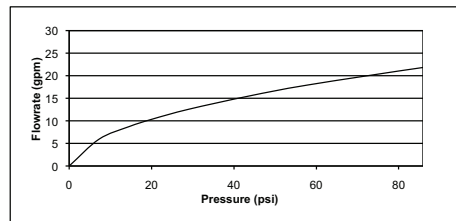

TSTT

3/4" Thermostatic Mixing Valve (Rough Valve only)

DESIGN

Designed to work with TOTO's Soirée® shower sets, this 3/4" Thermostatic Mixing Valve compliments the Guinevere and Soiree bath suite

SPECIFICATIONS

Warranty: Lifetime Limited Warranty
(Residential use)
One Year (Commercial use)

Material: Bronze

Shipping Weight:
Individual 8.5 lbs.

Shipping Dimensions:
Individual
11-3/4"L x 7-1/4"W x 7-1/4"H

CODES/STANDARDS

Complies with and exceeds the following standards:
ASME A112.18.1M / CSA B125-2005 / ASSE1016

Listed by:
IAPMO

These dimensions and specifications are subject to change without notice.

TSTT - 3/4" Thermostatic Mixing Valve (Rough Valve only)

TOTO®

TOTO® U.S.A., INC. • 1155 Southern Road, Morrow, GA 30260
Tel. (888) 295-8134 • Fax. (800) 699-4889 • www.totousa.com

Printed in U.S.A. © TOTO® LTD. 08/08 #J10101

Printed on recycled paper

REV 10/08