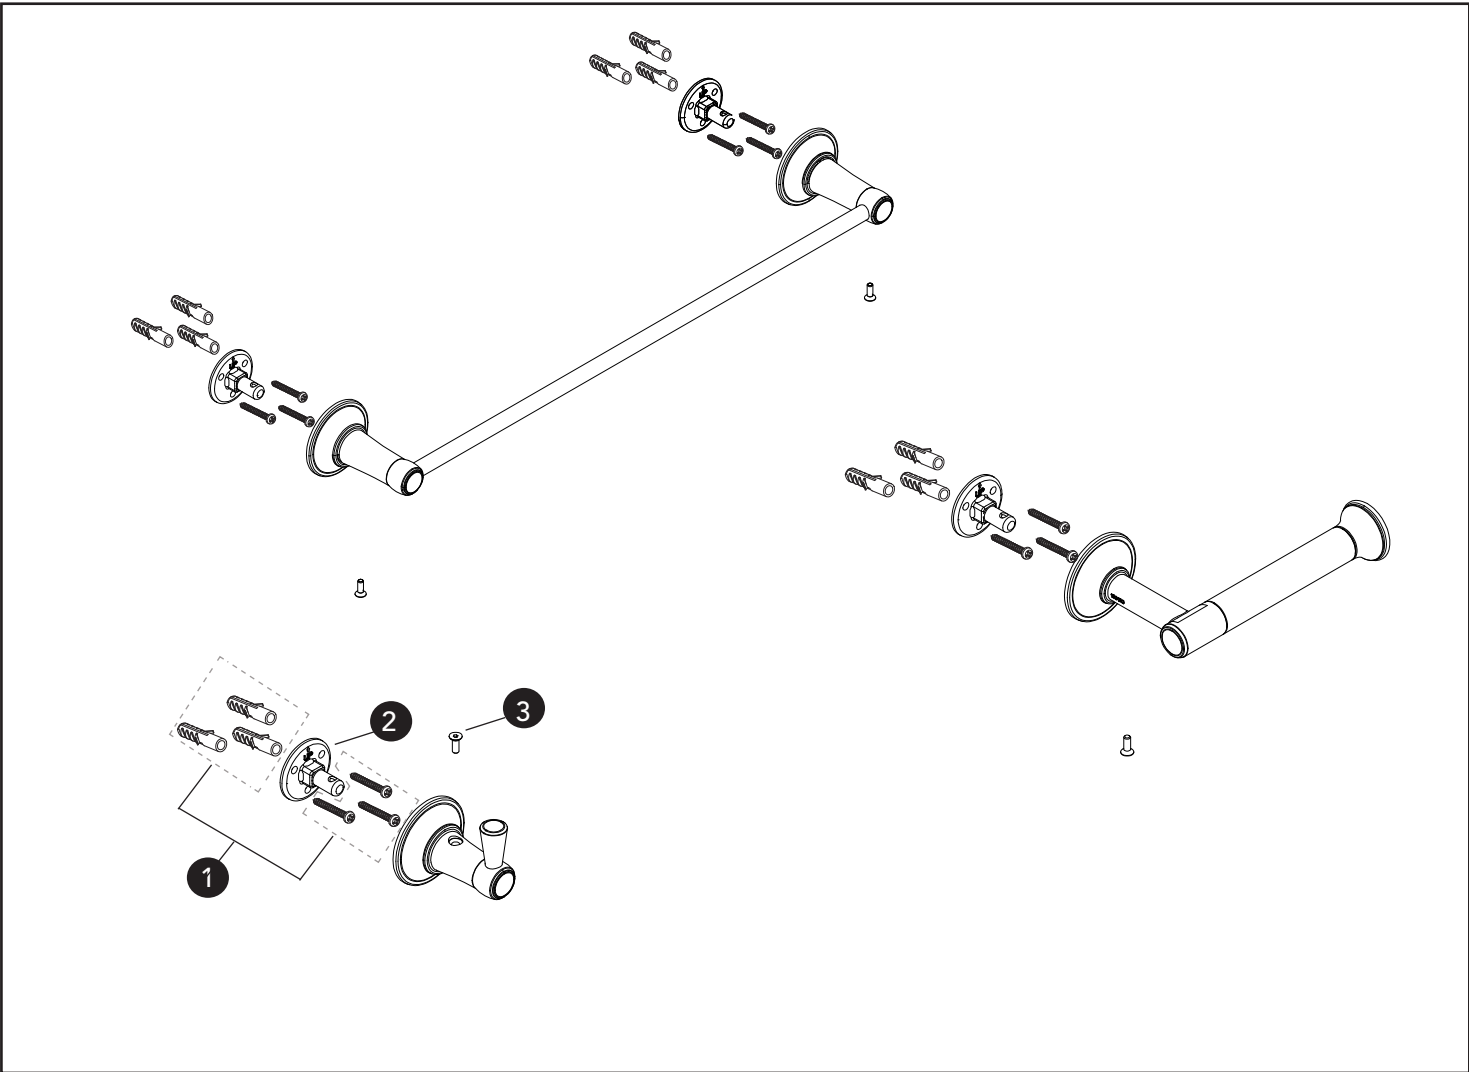

# Y\_200 & Y\_300 series Accessories

YB20008	YP200	YB30008	YP300
YB20018	YH200	YB30018	YH300
YB20024		YB30024	
YB20030		YB30030	
YB20036		YB30036	

## Transitional Collection Series A Traditional Collection Series A

\* Transitional Collection Series A shown

Item	Part	Description
1	THU4571	Anchor Set (3 per bag)
2	THU4715	Bracket
3	THU4506	Set Screw (1)