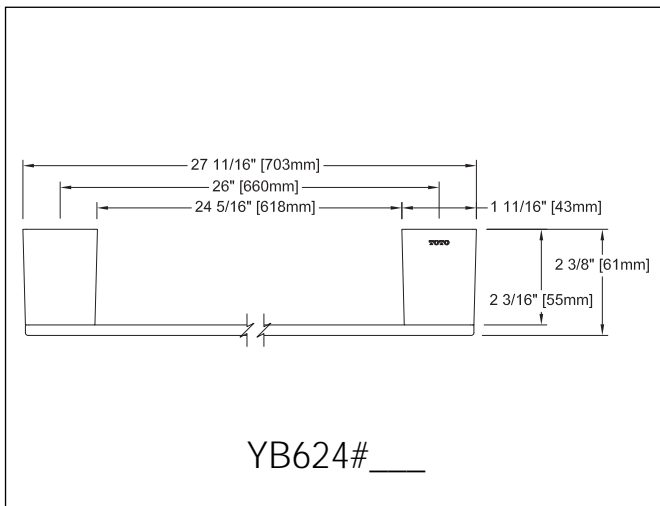

## SPECIFICATIONS

- Warranty: Lifetime Limited Warranty (Residential Use)  
One Year (Commercial Use)
- Material: Metal

Product Number	Shipping Weight	Shipping Dimensions
YB624	3.9 lbs.	30-1/2" L x 5" W x 1-3/4" H
YP624	1.6 lbs.	10" L x 4-7/8" W x 2-1/8" H
YR624	2.4 lbs.	11" L x 6-5/8" W x 3-3/8" H
YH624	0.5 lbs.	3-1/2" L x 3-1/2" W x 2-1/8" H