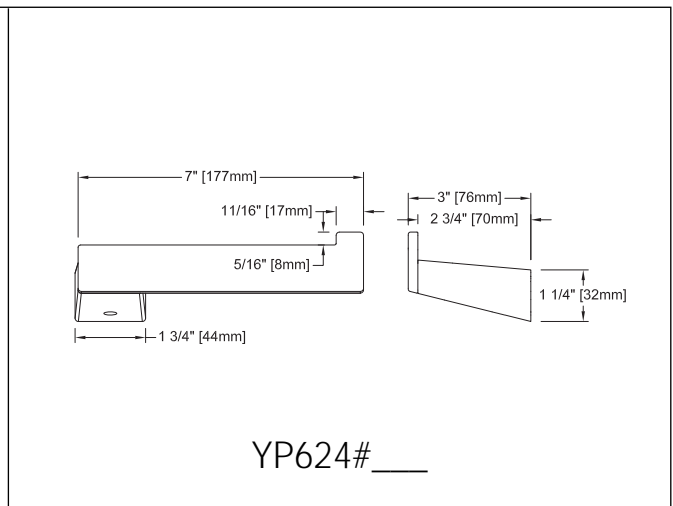

## SPECIFICATIONS

- Warranty: Lifetime Limited Warranty (Residential Use)  
One Year (Commercial Use)
- Material: Metal

Product Number	Shipping Weight	Shipping Dimensions
YB624	3.9 lbs.	30-1/2" L x 5" W x 1-3/4" H
YP624	1.6 lbs.	10" L x 4-7/8" W x 2-1/8" H
YR624	2.4 lbs.	11" L x 6-5/8" W x 3-3/8" H
YH624	0.5 lbs.	3-1/2" L x 3-1/2" W x 2-1/8" H