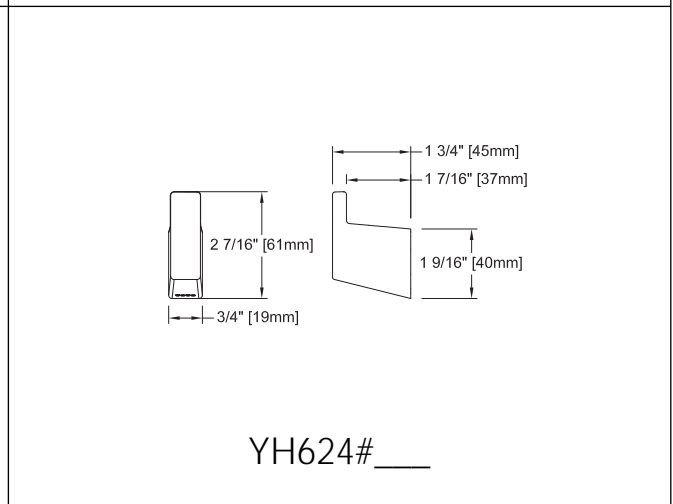

## PRODUCT SPECIFICATION

Product shall have a solid metal construction and include installation hardware. Product shall be TOTO Model Y\_624#\_\_\_\_\_.

## SPECIFICATIONS

- Warranty: Lifetime Limited Warranty (Residential Use)  
One Year (Commercial Use)
- Material: Metal

Product Number	Shipping Weight	Shipping Dimensions
YB624	3.9 lbs.	30-1/2" L x 5" W x 1-3/4" H
YP624	1.6 lbs.	10" L x 4-7/8" W x 2-1/8" H
YR624	2.4 lbs.	11" L x 6-5/8" W x 3-3/8" H
YH624	0.5 lbs.	3-1/2" L x 3-1/2" W x 2-1/8" H