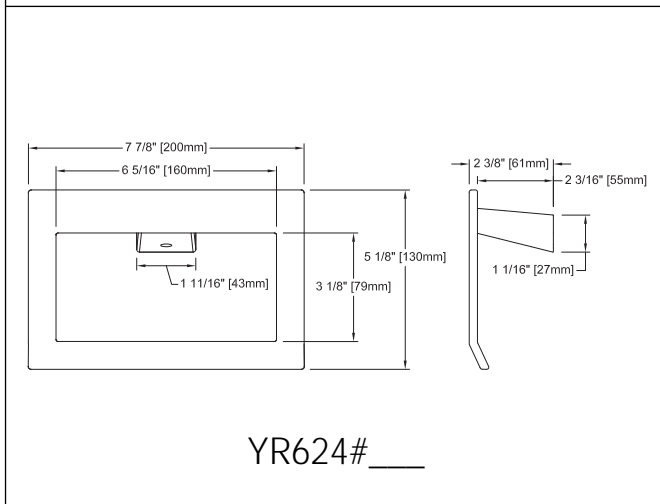

## PRODUCT SPECIFICATION

Product shall have a solid metal construction and include installation hardware. Product shall be TOTO Model Y\_624#\_\_\_\_\_.

## SPECIFICATIONS

- Warranty: Lifetime Limited Warranty (Residential Use)  
One Year (Commercial Use)
- Material: Metal

Product Number	Shipping Weight	Shipping Dimensions
YB624	3.9 lbs.	30-1/2" L x 5" W x 1-3/4" H
YP624	1.6 lbs.	10" L x 4-7/8" W x 2-1/8" H
YR624	2.4 lbs.	11" L x 6-5/8" W x 3-3/8" H
YH624	0.5 lbs.	3-1/2" L x 3-1/2" W x 2-1/8" H