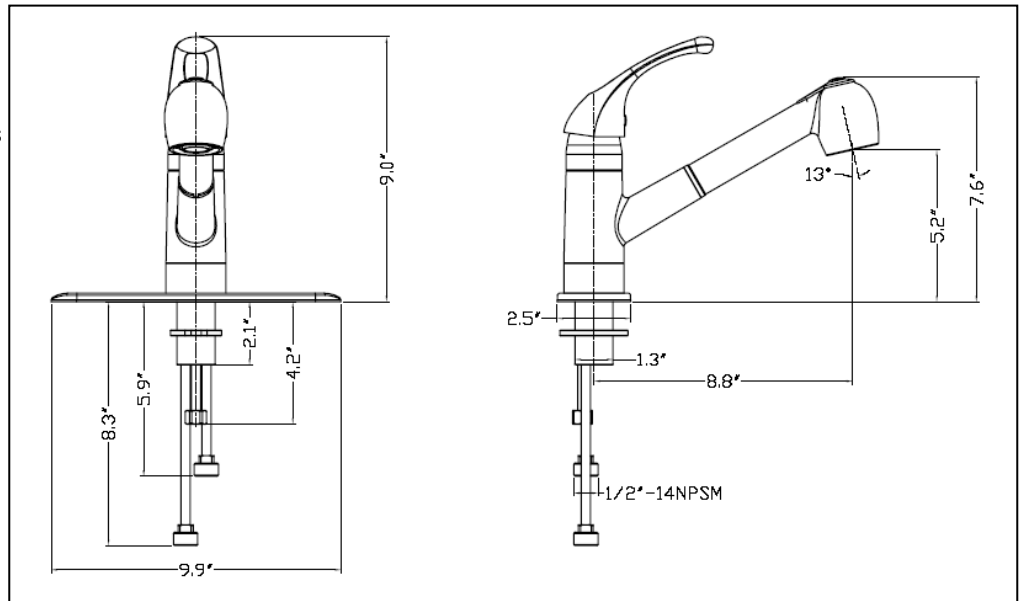

KITCHEN FAUCET

- **"Classic Collection"**
- **Single-Handle Deck Mount**
- **1 or 3-Hole Installation**

STANDARD SPECIFICATIONS

- Single-handle kitchen faucets for exposed mounting on single and three hole sinks
- Ceramic disc cartridge
- Pull-out spout operates in an aerated or spray mode
- Polymer braided pull-out hose
- 1/2" male copper water inlets
- Maximum flow rate 2.2gpm @ 60 PSI

FINISHES INCLUDE

- Chrome (UF12000)
- Stainless steel (UF12003)
- Oil rubbed bronze (UF12005)

WARRANTY

- Ultra Faucets warrants to the original purchaser that its products will be free from defects in workmanship and materials. All Ultra Faucets are provided with a lifetime limited warranty. See assembly instruction for detail.

COMPLIES WITH

- NSF 61-9
- ASME A112.18.1
- CSA B125.1
- cUPC
- AB1953

tel. 888-OK-ULTRA (658-5872) • fax. 949-225-6099 • <http://www.ultrafaucets.com>

This specification is provided for reference only. Ultra Faucets reserves the right to modify specifications and materials without notice or obligation.