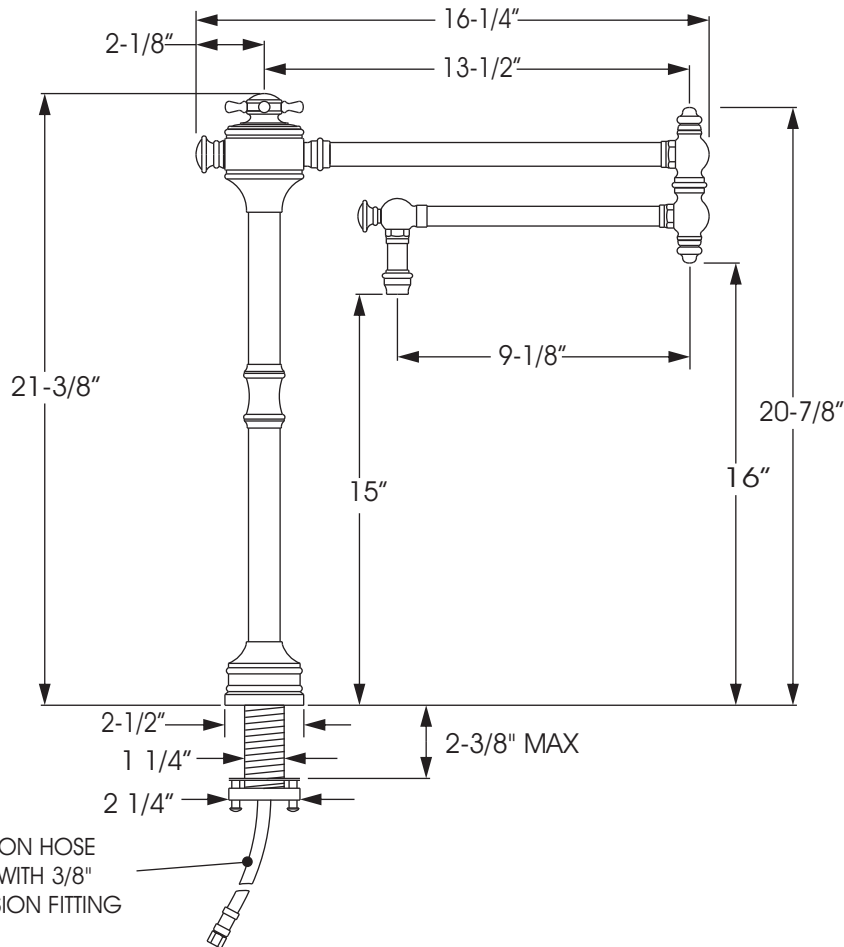

26790 Madison Ave.  
Murrieta, CA 92562  
888-304-0660

www.waterstoneco.com

ITEM NO:

3350

STYLE: **TRADITIONAL**

INTENDED USE:  
POTFILLER - Deck mount

CUSTOMER NAME:

JOB NO:

DIMENSIONS MAY VARY AND ARE SUBJECT TO CHANGE. NO RESPONSIBILITY IS ASSUMED FOR USE OF SUPERCEDED OR VOIDED DATA.

RECOMMENDED HOLE SIZE 1-3/8"

**Technical Specifications:**

- Solid brass construction.
- 1/4 turn ceramic disk valve cartridge.
- Cross handle.
- Two handle caps included: Finish match and decorative ceramic.
- 2.2 gpm maximum flow rate.
- Check valve to prevent water run-out.
- Aerated stream.
- 22" Reach.