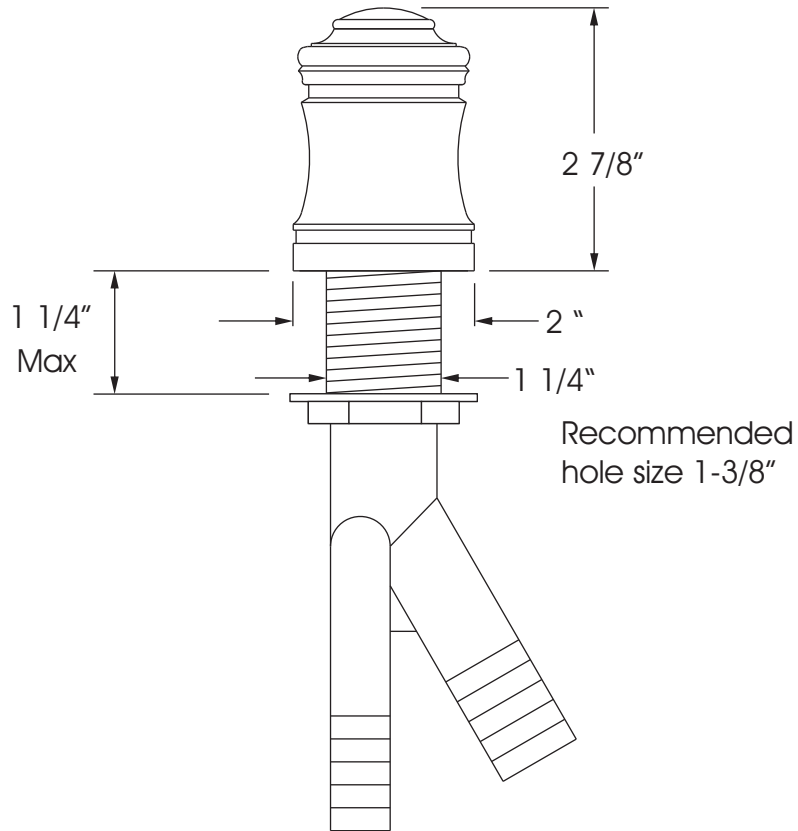

26790 Madison Ave.
Murrieta, CA 92562
888-304-0660

www.waterstoneco.com

ITEM NO:

4020

STYLE: **TRADITIONAL**

INTENDED USE:
AIRGAP

CUSTOMER NAME:

JOB NO:

DIMENSIONS MAY VARY AND ARE SUBJECT TO CHANGE. NO RESPONSIBILITY IS ASSUMED FOR USE OF SUPERCEDED OR VOIDED DATA.

Technical Specifications:

- Cover made from solid brass.
- Hides upper nut and washer edges.
- Single port dishwasher airgap.
- Matching plain finish (no logo) accent button included.