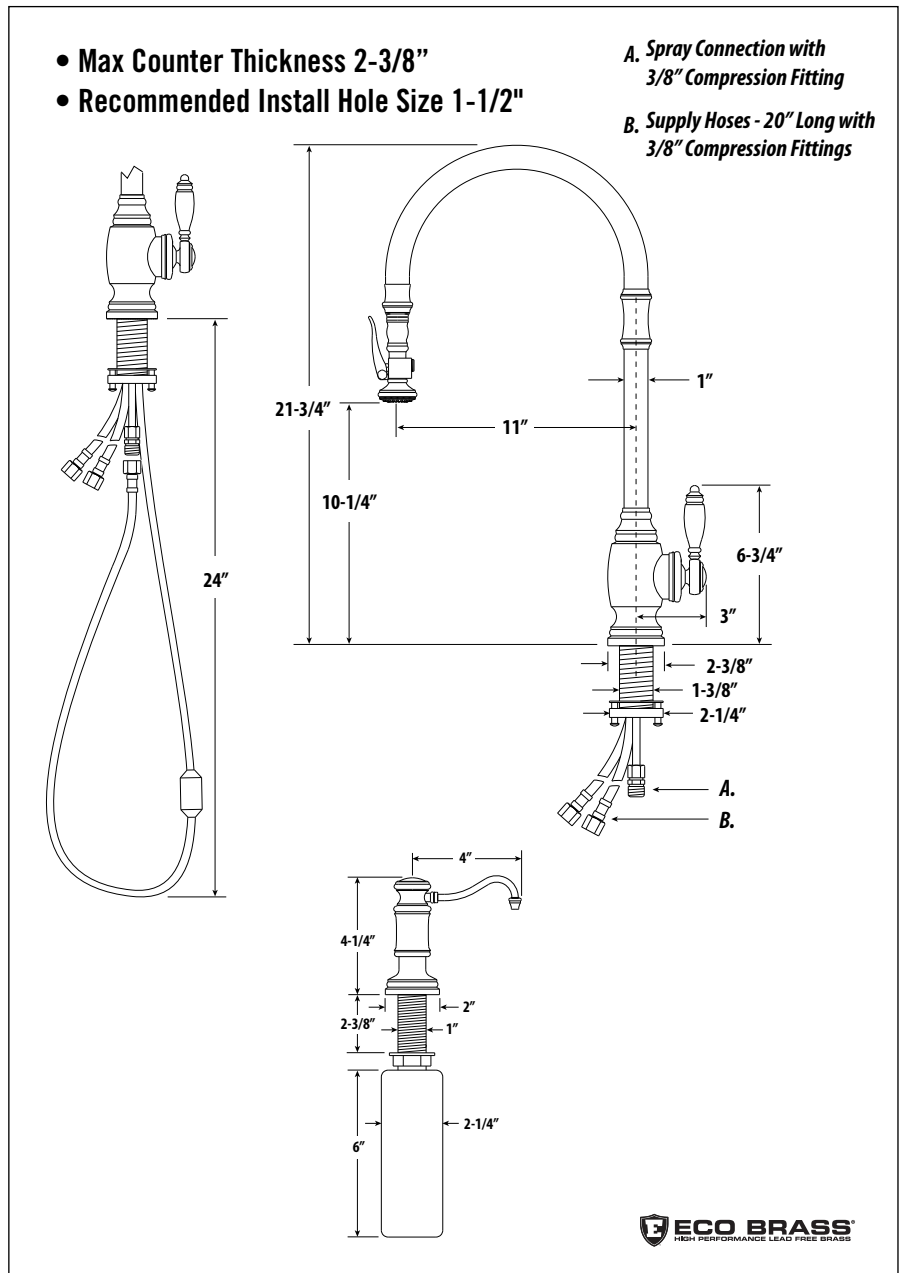

DIMENSIONS MAY VARY AND ARE SUBJECT TO CHANGE. NO RESPONSIBILITY IS ASSUMED FOR USE OF SUPERCEDED OR VOIDED DATA

★ **MADE IN AMERICA** ★

41180 Raintree Court • Murrieta, CA 92562 • 1-888-304-0660 • 951-304-0520 • www.waterstoneco.com

*Contemporary Styles Only

REVISED: 4-7-15