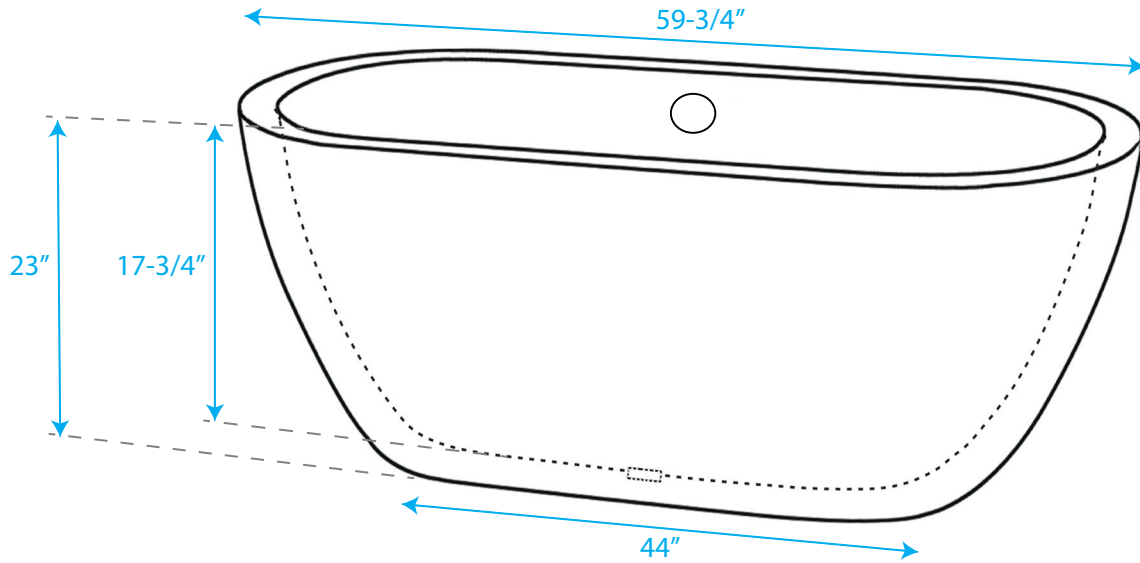

# WYNDHAM COLLECTION

Exterior Size - 59-3/4"L x 29-1/4"W x 23"H  
Interior Size - 53-1/2"L x 23-1/4"W x 17-3/4"H  
Depth at Drain - 18"  
Drain to Overflow - 12-1/2"  
Maximum Fill - 43-1/2 Gallons  
Note - All Measurements are  $\pm 1/2$ "

WC-BT1002-60