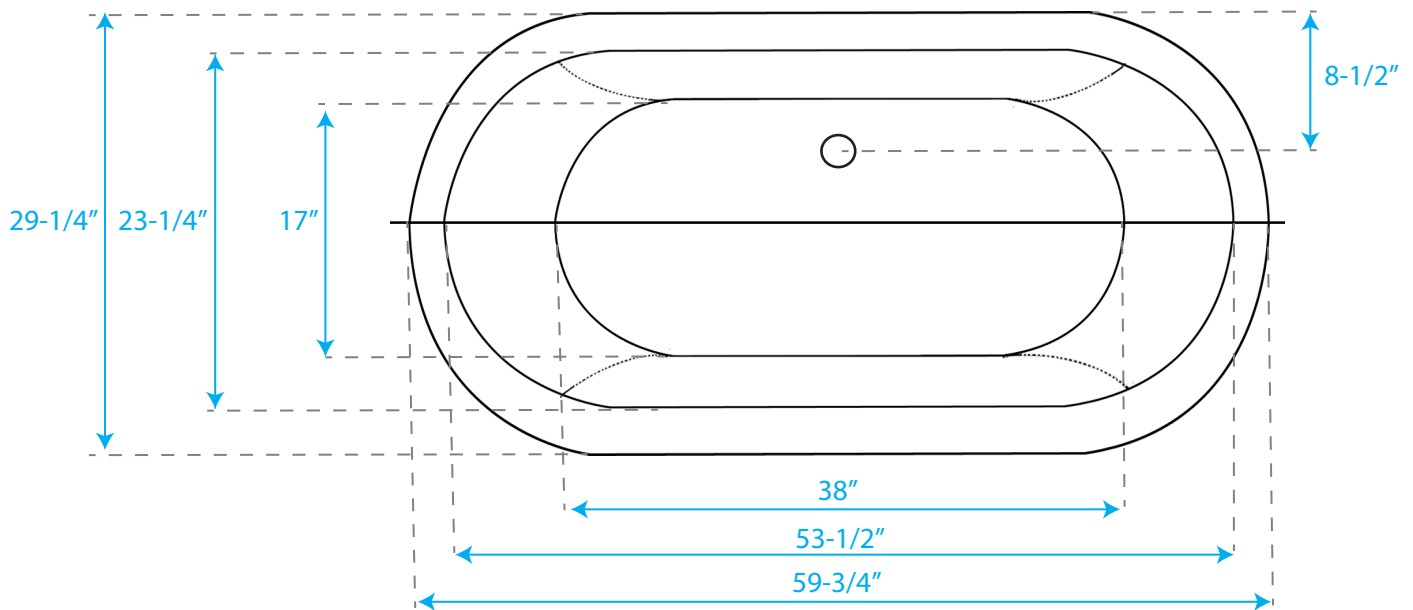

# WYNDHAM COLLECTION

Exterior Size - 59-3/4"L x 29-1/4"W x 23"H  
Interior Size - 53-1/2"L x 23-1/4"W x 17-3/4"H  
Depth at Drain - 18"  
Drain to Overflow - 12-1/2"  
Maximum Fill - 43-1/2 Gallons  
Note - All Measurements are  $\pm 1/2$ "

WC-BT1002-60