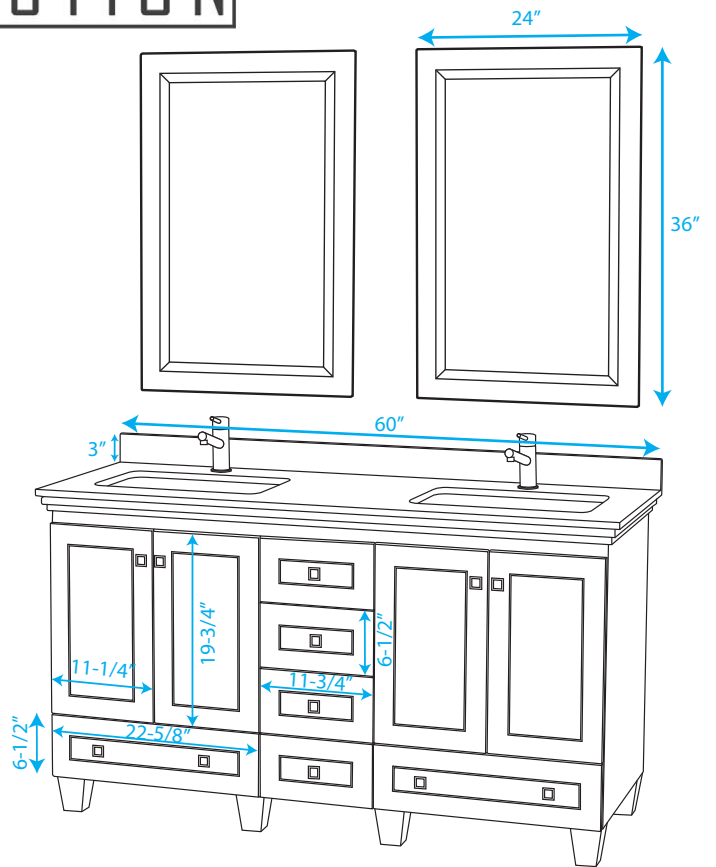

# WYNDHAM COLLECTION

COUNTERTOP FOR VESSEL SINK

COUNTERTOP FOR UNDERMOUNT SINK

TOP VIEW OF VANITY CABINET

WC-CG8000-60