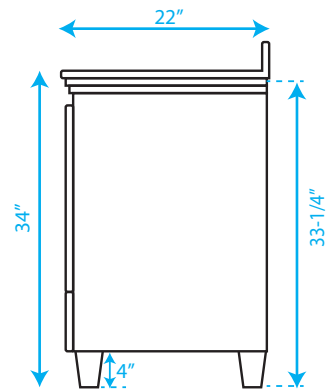

# WYNDHAM COLLECTION

COUNTERTOP FOR VESSEL SINK

COUNTERTOP FOR UNDERMOUNT SINK

TOP VIEW OF VANITY CABINET

WC-CG8000-60