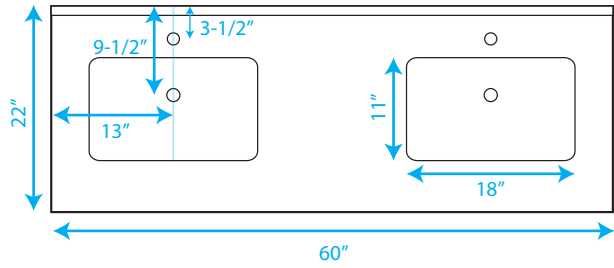

# WYNDHAM COLLECTION

COUNTERTOP FOR VESSEL SINK

COUNTERTOP FOR UNDERMOUNT SINK

TOP VIEW OF VANITY CABINET

WC-CG8000-60