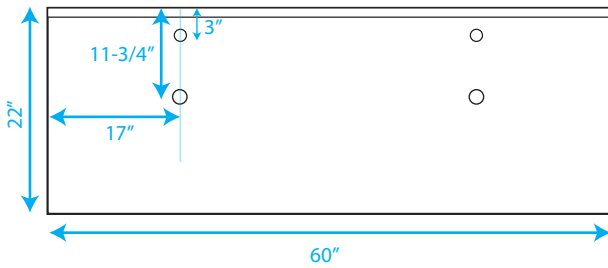

# WYNDHAM COLLECTION

COUNTERTOP FOR VESSEL SINK

COUNTERTOP FOR UNDERMOUNT SINK

TOP VIEW OF VANITY CABINET

WC-CG8000-60