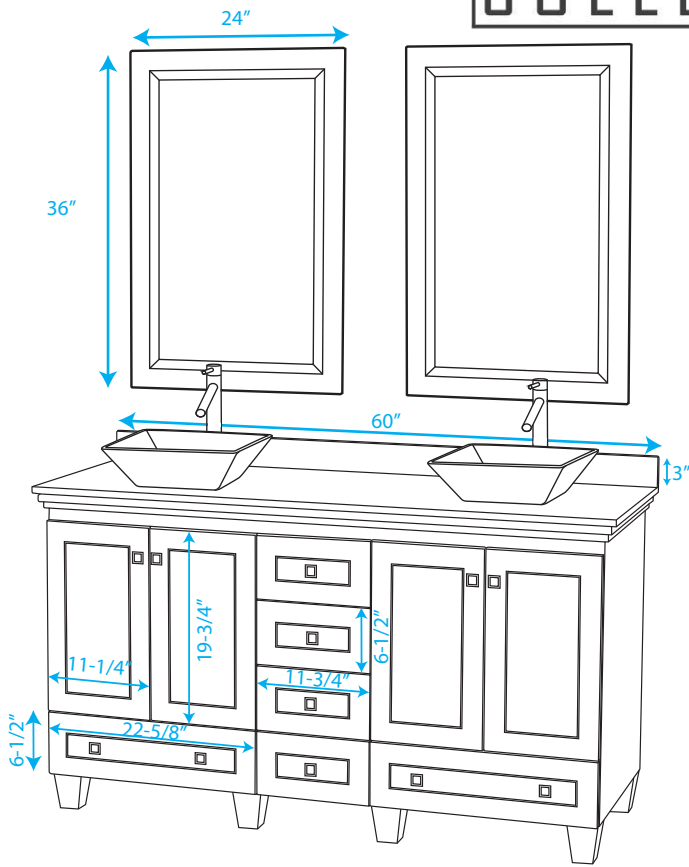

# WYNDHAM COLLECTION

COUNTERTOP FOR VESSEL SINK

COUNTERTOP FOR UNDERMOUNT SINK

TOP VIEW OF VANITY CABINET

WC-CG8000-60