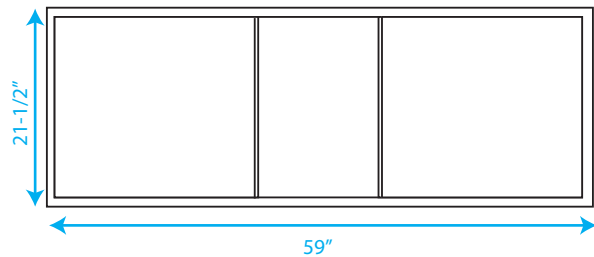

# WYNDHAM COLLECTION

COUNTERTOP FOR VESSEL SINK

COUNTERTOP FOR UNDERMOUNT SINK

TOP VIEW OF VANITY CABINET

WC-CG8000-60