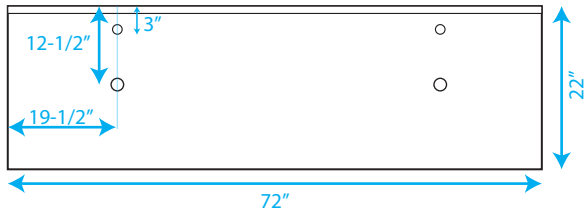

# WYNDHAM COLLECTION

COUNTERTOP FOR VESSEL SINK

COUNTERTOP FOR UNDERMOUNT SINK

TOP VIEW OF VANITY CABINET

WC-CG8000-72