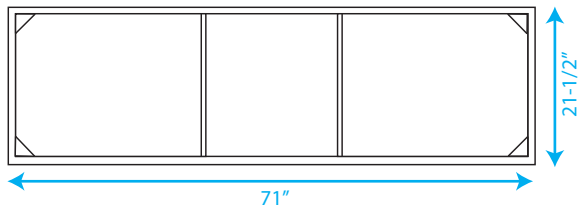

# WYNDHAM COLLECTION

COUNTERTOP FOR VESSEL SINK

COUNTERTOP FOR UNDERMOUNT SINK

TOP VIEW OF VANITY CABINET

WC-CG8000-72