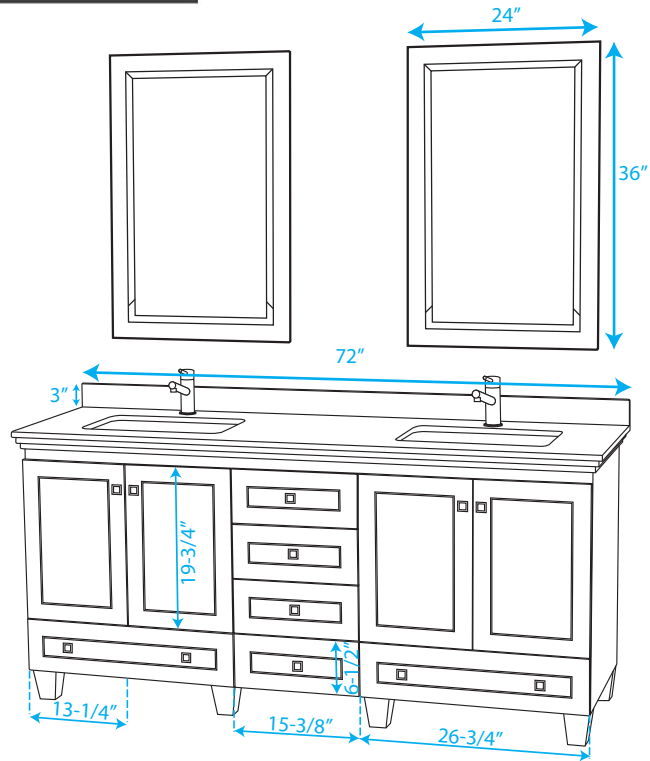

# WYNDHAM COLLECTION

COUNTERTOP FOR VESSEL SINK

COUNTERTOP FOR UNDERMOUNT SINK

TOP VIEW OF VANITY CABINET

WC-CG8000-72