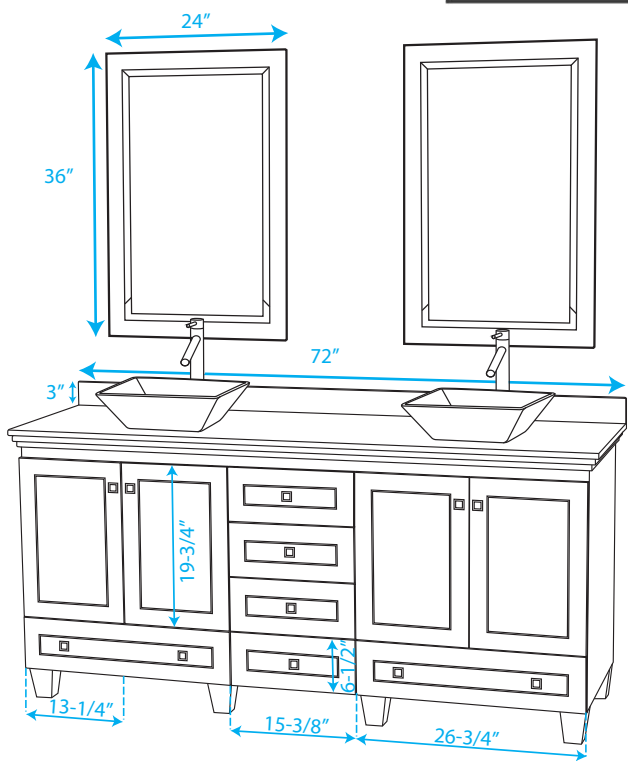

# WYNDHAM COLLECTION

COUNTERTOP FOR VESSEL SINK

COUNTERTOP FOR UNDERMOUNT SINK

TOP VIEW OF VANITY CABINET

WC-CG8000-72