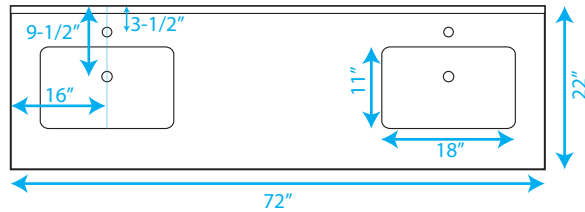

# WYNDHAM COLLECTION

COUNTERTOP FOR VESSEL SINK

COUNTERTOP FOR UNDERMOUNT SINK

TOP VIEW OF VANITY CABINET

WC-CG8000-72