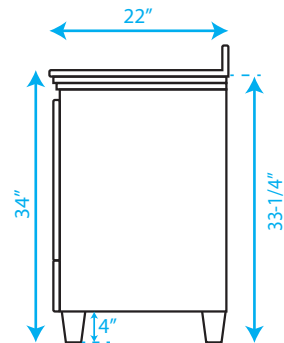

# WYNDHAM COLLECTION

COUNTERTOP FOR VESSEL SINK

COUNTERTOP FOR UNDERMOUNT SINK

TOP VIEW OF VANITY CABINET

WC-CG8000-72