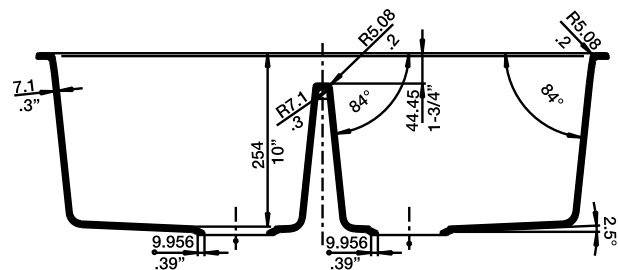

BLANCO AMERICA

800.451.5782

www.blancoamerica.com

© 2013 BLANCO AMERICA

6/13

SPEC-003