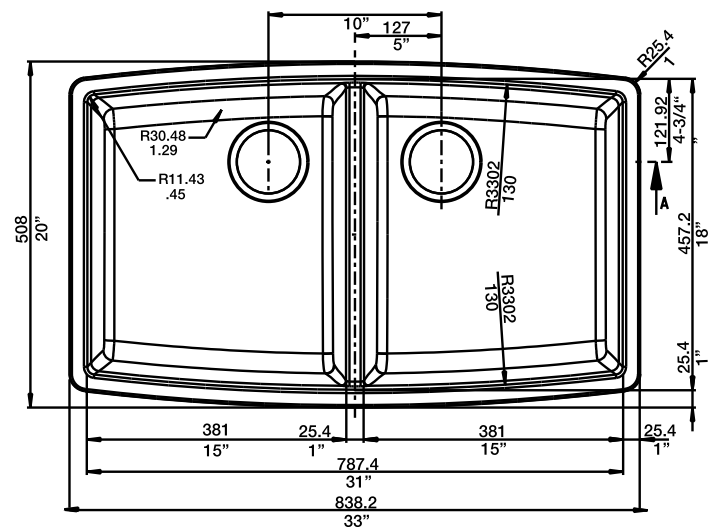

JOB INFORMATION

- Job Name: _____
- Contact: _____
- Date Specified: _____
- Specifier: _____
- Contractor: _____

NOMINAL DIMENSIONS

Model 440069 shown

OVERALL	CUT OUT SIZE	BOWL DEPTH		DRAIN
		LEFT	RIGHT	
33" x 20"	Template provided with approximate 1/8" reveal	10"	10"	3-1/2"

DXF cutout templates available on our website.

BLANCO AMERICA

800.451.5782

www.blancoamerica.com

© 2013 BLANCO AMERICA

6/13

SPEC-003