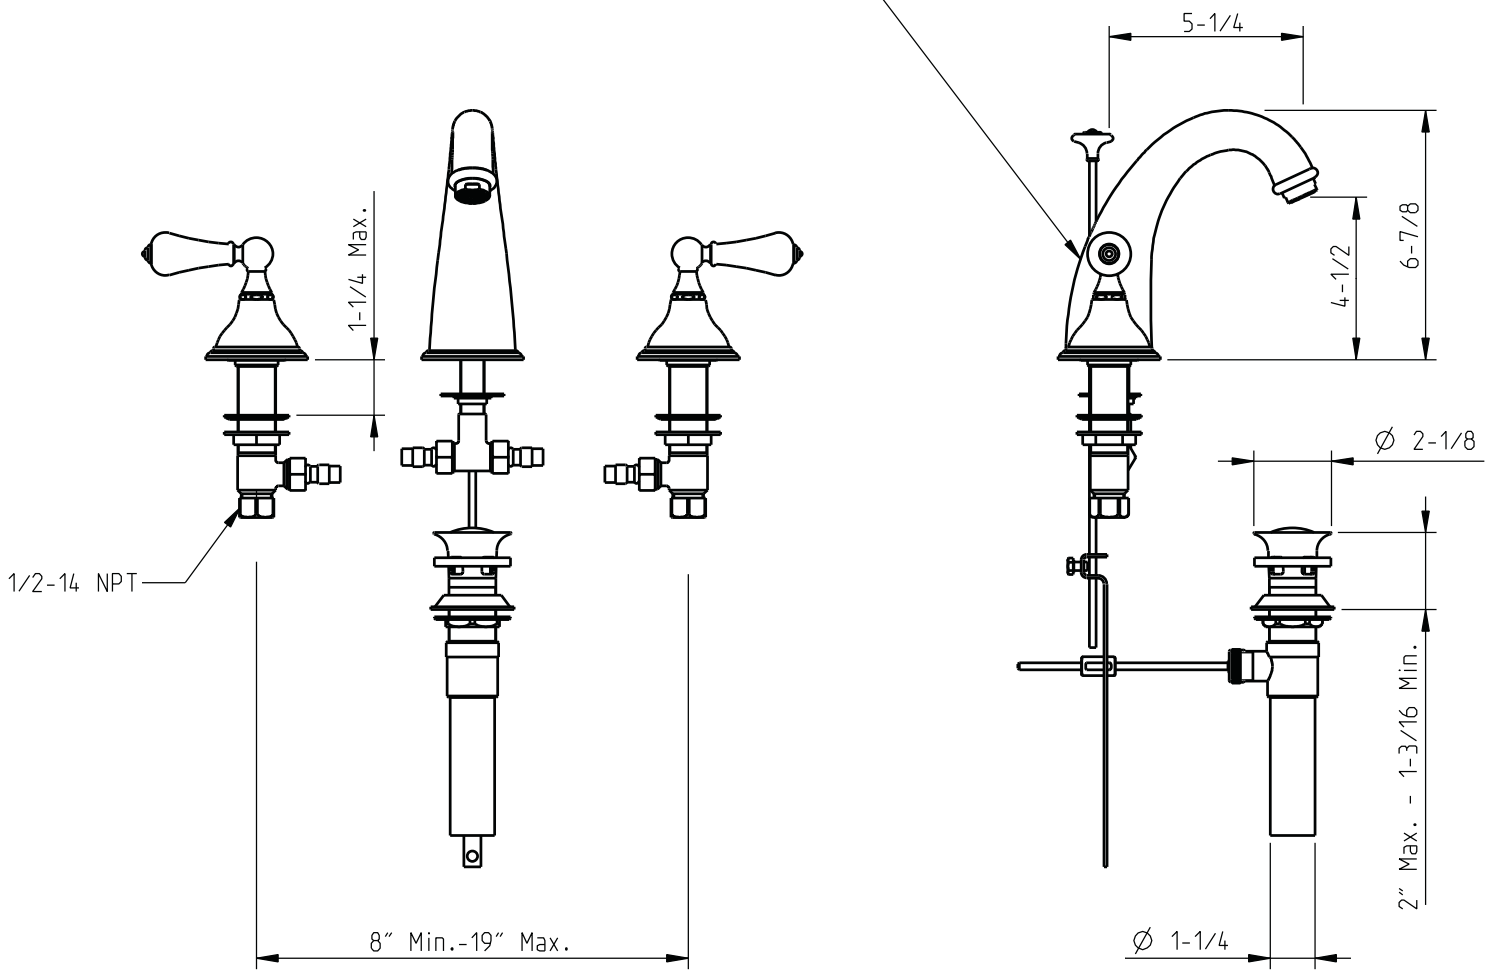

TECHNICAL SPECIFICATIONS

Asbury

Hi-arch widespread lavatory

code | 275 150 xxx

identification and c-UPC certification label

5663834
983OD034W00

dimensions inches

PLUMBING

5663834
983OD034W00

Note: xxx represent different finishes.

	625	620	721	W15	X10
A	5713111	3460042-xxx 5C02043 5C03040			