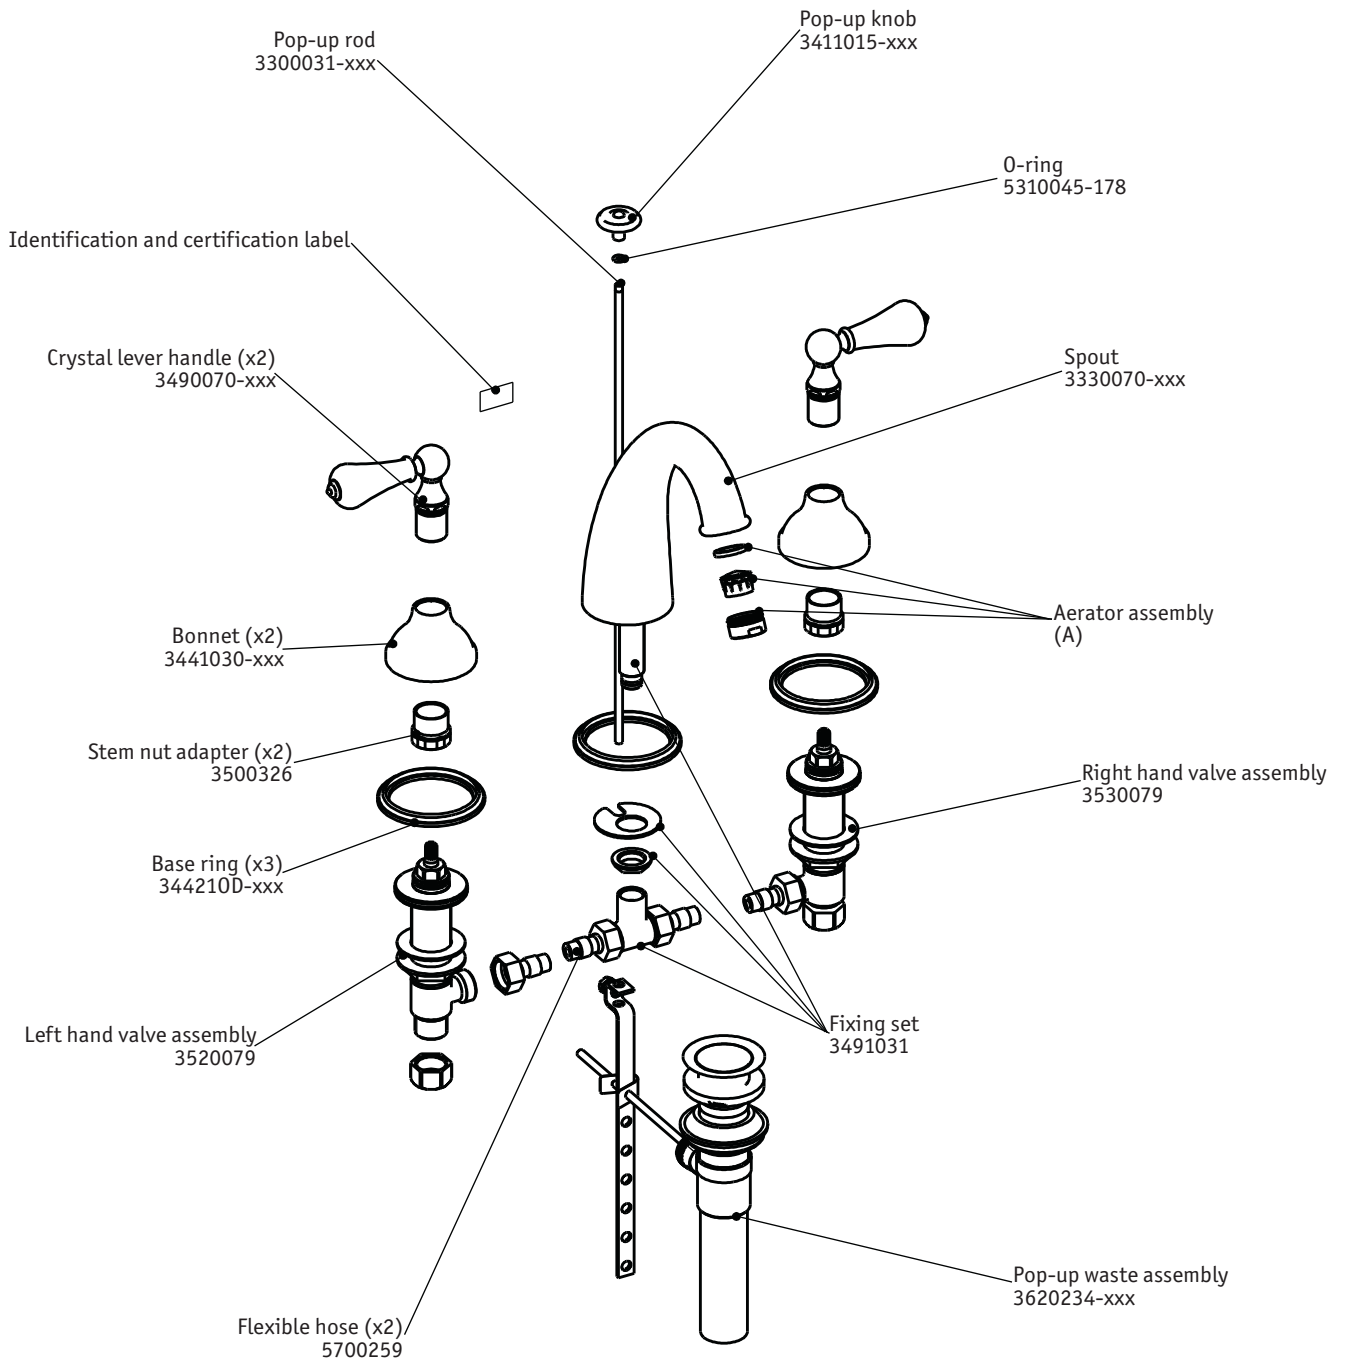

TECHNICAL SPECIFICATIONS

Asbury

Hi-arch widespread lavatory

code | 275 150 xxx

identification and c-UPC certification label

5663834
983OD034W00

dimensions inches

PLUMBING

5663834
983OD034W00

Note: xxx represent different finishes.

	625	620	721	W15	X10
A	5713111	3460042-xxx 5C02043 5C03040			