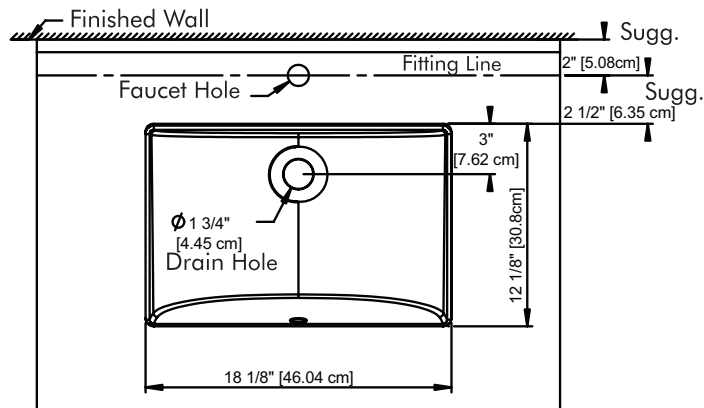

PRODUCT DESCRIPTION

Vitreous China Undermount Lavatory

- The Classic Collection
- 21" x 15" (53.34 x 38.1 cm) Rectangle with Overflow
- ADA compliant when installed in a 21" (53.3 cm) minimum depth countertop
- CSA Certified: CSA B45.0-02, CSA B45.1-02, ASME A112.19.2M-1998

PRODUCT MEASUREMENTS

- Width: 21.25 inches (53.98 cm)
- Depth: 15.25 inches (38.76 cm)
- Height: 8.25 inches (20.96 cm)

RECOMMENDED ACCESSORIES

- DECOLAV® 9295 Grid Drain or
- DECOLAV® 9297 Push Button Closing Umbrella Drain

ROUGHING-IN DIMENSIONS

Top View

Bottom View

Front View

Side View