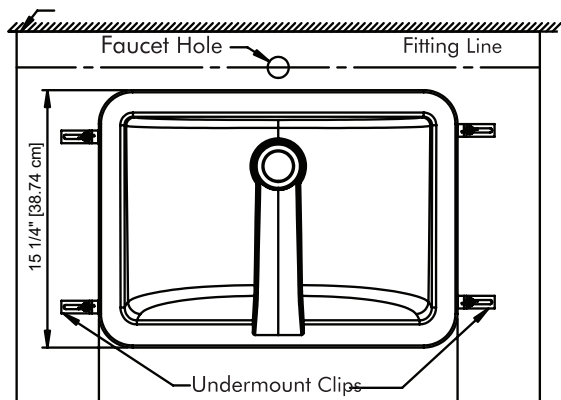

PRODUCT DESCRIPTION

Vitreous China Undermount Lavatory

- The Classic Collection
- 21" x 15" (53.34 x 38.1 cm) Rectangle with Overflow
- ADA compliant when installed in a 21" (53.3 cm) minimum depth countertop
- CSA Certified: CSA B45.0-02, CSA B45.1-02, ASME A112.19.2M-1998

PRODUCT MEASUREMENTS

- Width: 21.25 inches (53.98 cm)
- Depth: 15.25 inches (38.76 cm)
- Height: 8.25 inches (20.96 cm)

RECOMMENDED ACCESSORIES

- DECOLAV® 9295 Grid Drain or
- DECOLAV® 9297 Push Button Closing Umbrella Drain

ROUGHING-IN DIMENSIONS

Top View

Bottom View

Front View

Side View