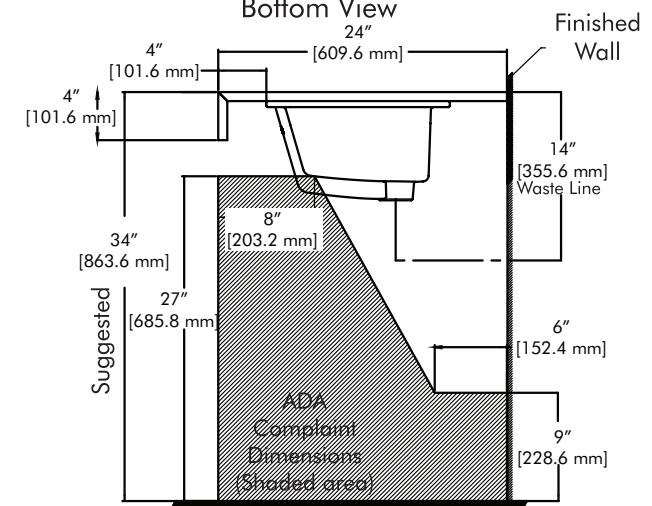

PRODUCT DESCRIPTION

Vitreous China Undermount Lavatory

- The Classic Collection
- 21" x 15" (53.34 x 38.1 cm) Rectangle with Overflow
- ADA compliant when installed in a 21" (53.3 cm) minimum depth countertop
- CSA Certified: CSA B45.0-02, CSA B45.1-02, ASME A112.19.2M-1998

PRODUCT MEASUREMENTS

- Width: 21.25 inches (53.98 cm)
- Depth: 15.25 inches (38.76 cm)
- Height: 8.25 inches (20.96 cm)

RECOMMENDED ACCESSORIES

- DECOLAV® 9295 Grid Drain or
- DECOLAV® 9297 Push Button Closing Umbrella Drain

ROUGHING-IN DIMENSIONS

Top View

Bottom View

Front View

Side View