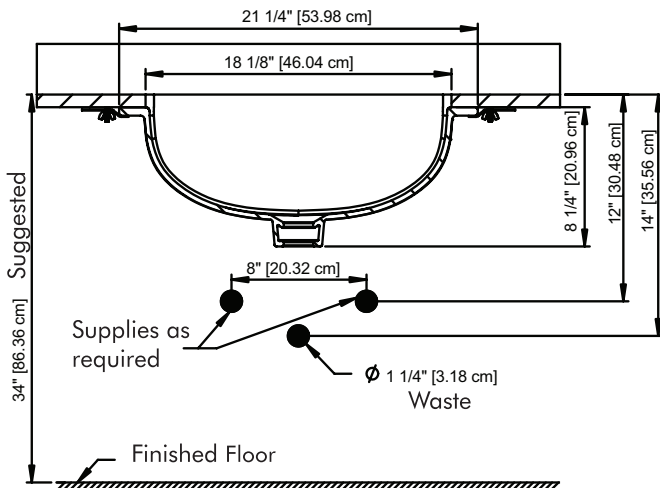

PRODUCT DESCRIPTION

Vitreous China Undermount Lavatory

- The Classic Collection
- 21" x 15" (53.34 x 38.1 cm) Rectangle with Overflow
- ADA compliant when installed in a 21" (53.3 cm) minimum depth countertop
- CSA Certified: CSA B45.0-02, CSA B45.1-02, ASME A112.19.2M-1998

PRODUCT MEASUREMENTS

- Width: 21.25 inches (53.98 cm)
- Depth: 15.25 inches (38.76 cm)
- Height: 8.25 inches (20.96 cm)

RECOMMENDED ACCESSORIES

- DECOLAV® 9295 Grid Drain or
- DECOLAV® 9297 Push Button Closing Umbrella Drain

ROUGHING-IN DIMENSIONS

Top View

Bottom View

Front View

Side View