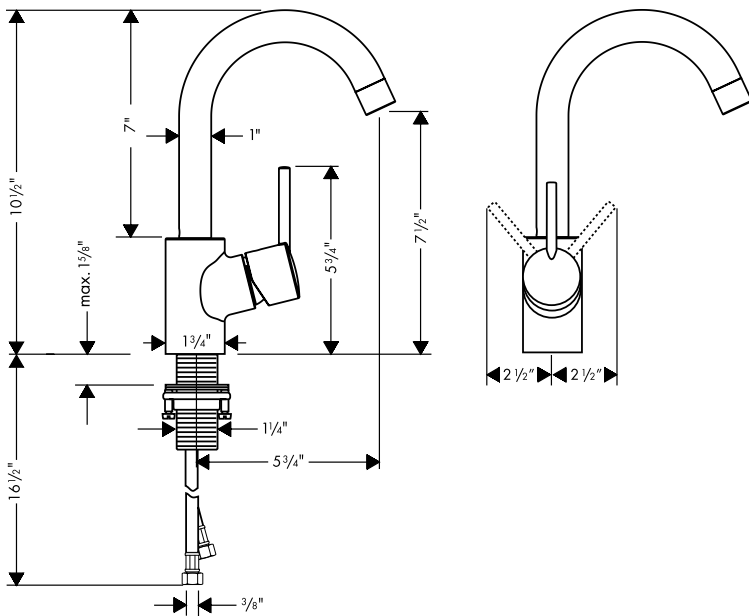

Talis S Single-Hole Lavatory Mixer with High Swing Spout

32073XX1

**ECO
RIGHT**

Product Features

- Solid brass
- Single-hole mount
- Single handle with M2 ceramic cartridge
- Spout swivels 120°
- 1.5 gpm
- Includes pop-up drain

The measurements shown are for reference only.

Products and specifications shown are subject to change without notice.

Specification sheet revised 7/2009

hansgrohe