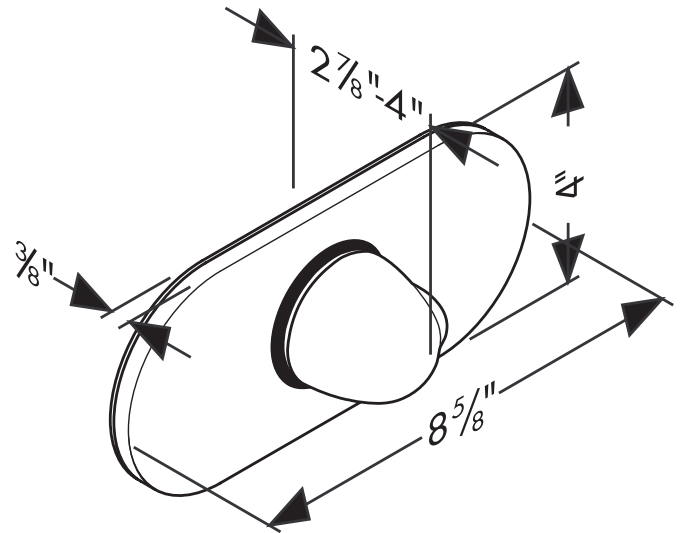

Hansgrohe Commercial Trim, Pressure Balancing Valve

36408001

Available in Chrome (00)

Product Specification

Fits Equilibrium pressure balance valve rough 13408181

Available accessory: 13998000 extension (deep rough-in) kit